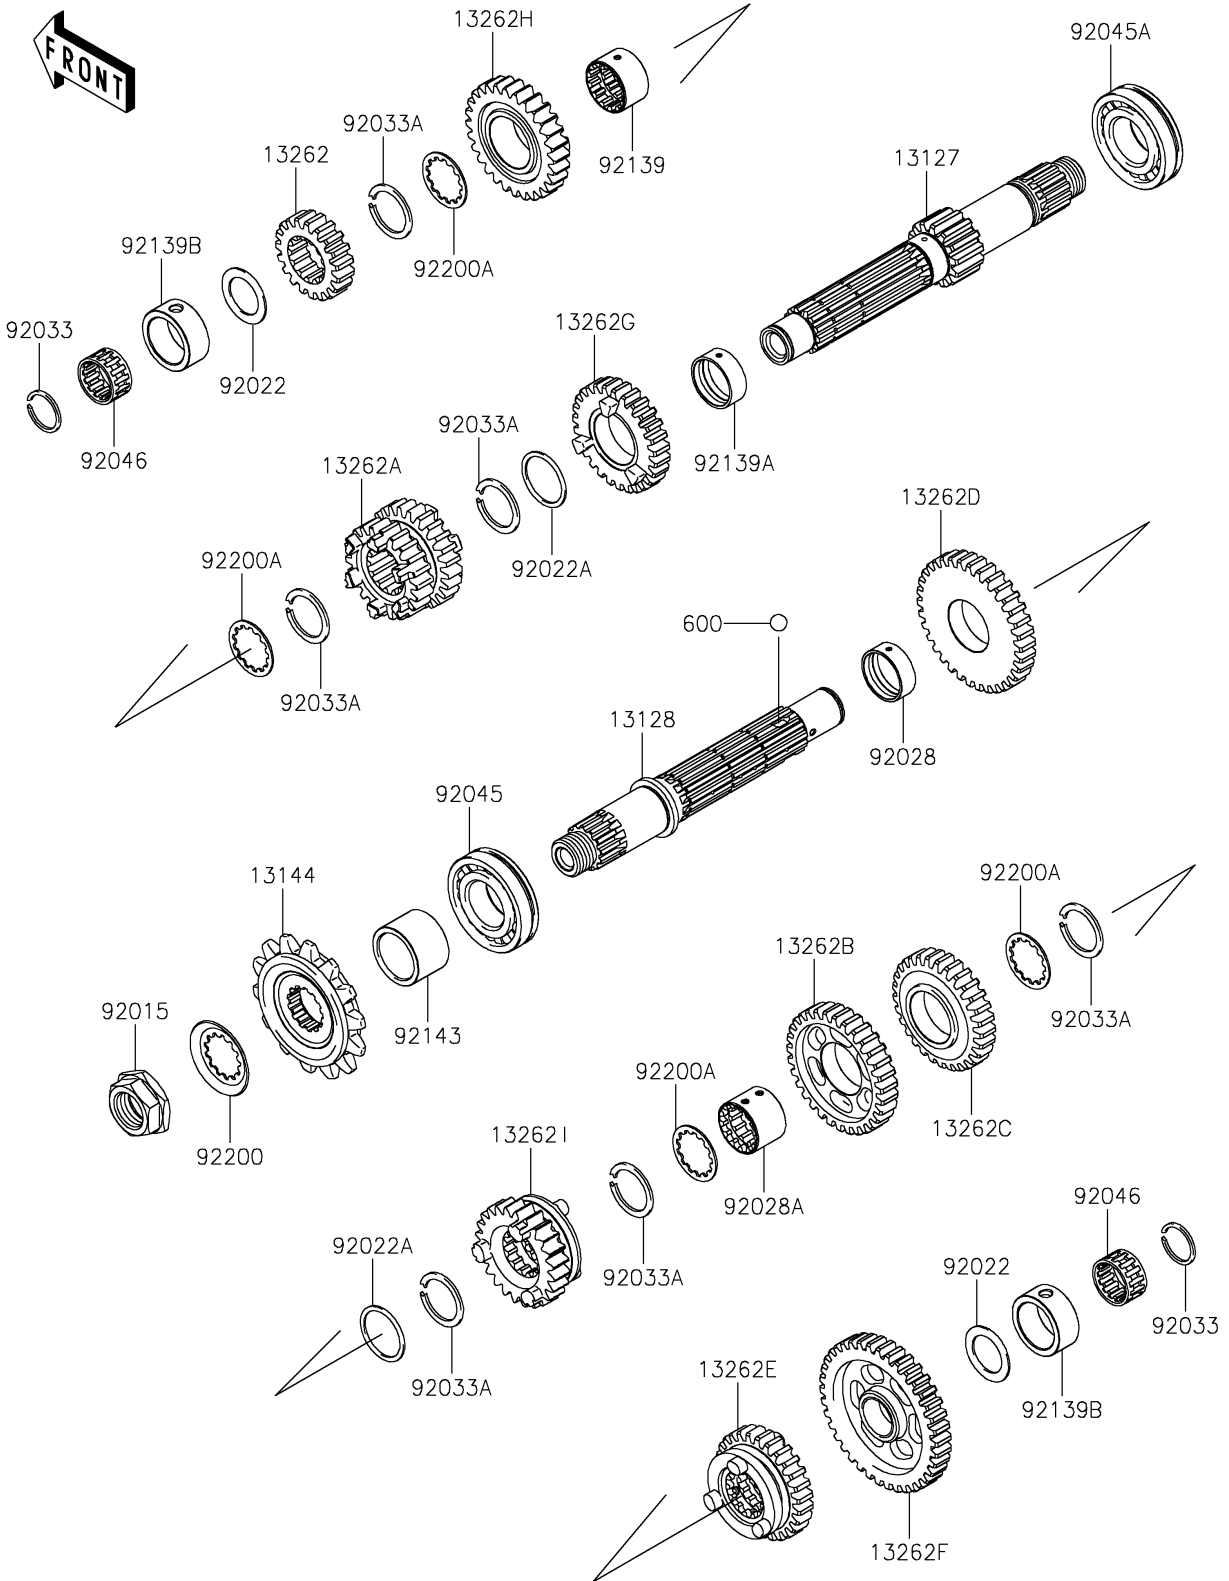

2018 VERSYS®-X 300 ABS PARTS DIAGRAM

Transmission

E1361

2018 VERSYS®-X 300 ABS PARTS LIST

Transmission

ITEM NAME	PART NUMBER	QUANTITY
SHAFT-TRANSMISSION INPUT (Ref # 13127)	13127-0668	1
SHAFT-TRANSMISSION OUTPUT (Ref # 13128)	13128-0693	1
SPROCKET-OUTPUT,14T (Ref # 13144)	13144-0577	1
GEAR,INPUT 2ND,19T (Ref # 13262)	13262-0461	1
GEAR,INPUT 3RD&4TH,22T&25T (Ref # 13262A)	13262-0464	1
GEAR,OUTPUT 3RD,31T (Ref # 13262B)	13262-0466	1
GEAR,OUTPUT 4TH,29T (Ref # 13262C)	13262-0467	1
GEAR,OUTPUT 2ND,34T (Ref # 13262D)	13262-0468	1
GEAR,OUTPUT 5TH,27T (Ref # 13262E)	13262-0470	1
GEAR,OUTPUT LOW,38T (Ref # 13262F)	13262-0921	1
GEAR,INPUT 5TH,27T (Ref # 13262G)	13262-0922	1
GEAR,INPUT 6TH,28T (Ref # 13262H)	13262-1265	1
GEAR,OUTPUT 6TH,24T (Ref # 13262I)	13262-1321	1
BALL-STEEL,5/32 (Ref # 600)	600A0500	3
NUT,20MM (Ref # 92015)	92015-1963	1
WASHER,20.5X30X1,STEEL (Ref # 92022)	92022-112	2
WASHER,25.3X30X1 (Ref # 92022A)	92022-161	2
BUSHING,9.4X25X28 (Ref # 92028)	92028-1564	1
BUSHING,OUTPUT 3RD&4TH GEAR (Ref # 92028A)	92028-1858	1
RING-SNAP,20MM (Ref # 92033)	92033-015	2
RING-SNAP,24MM (Ref # 92033A)	92033-026	6
BEARING-BALL,6TM-6205NX3 (Ref # 92045)	92045-0735	1
BEARING-BALL,#6205NX3 (Ref # 92045A)	92045-1013	1
BEARING-NEEDLE,20X25X12.8 (Ref # 92046)	92046-0607	2
BUSHING,26X28X16.6 (Ref # 92139)	92139-0781	1
BUSHING,25X28X10.4 (Ref # 92139A)	92139-0793	1
BUSHING,25X33X14 (Ref # 92139B)	92139-0872	2
COLLAR,SPROCKET (Ref # 92143)	92143-1968	1
WASHER (Ref # 92200)	92200-0851	1

2018 VERSYS®-X 300 ABS PARTS LIST

Transmission

ITEM NAME	PART NUMBER	QUANTITY
WASHER (Ref # 92200A)	92200-1389	4