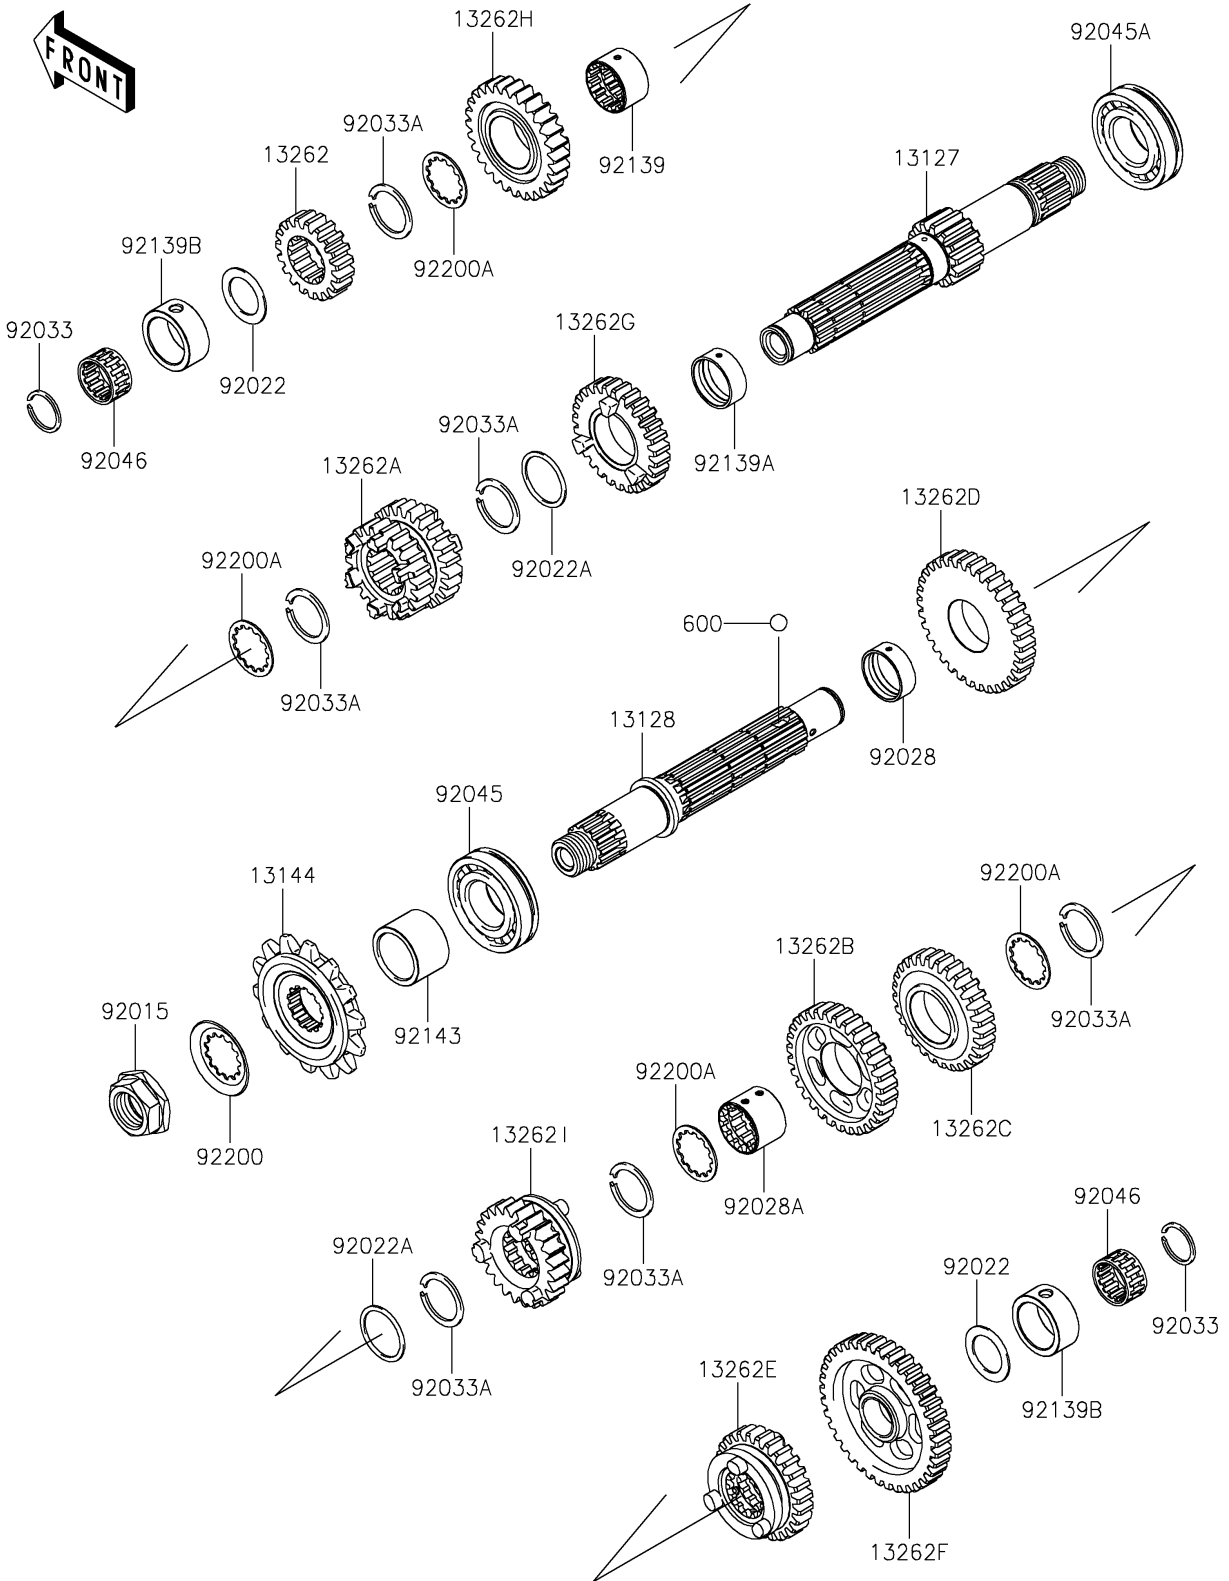

# 2019 VERSYS®-X 300 ABS PARTS DIAGRAM

Transmission

E1361

## 2019 VERSYS®-X 300 ABS PARTS LIST

Transmission

| ITEM NAME             | PART NUMBER | QUANTITY |
|-----------------------|-------------|----------|
| WASHER (Ref # 92200A) | 92200-1389  | 4        |