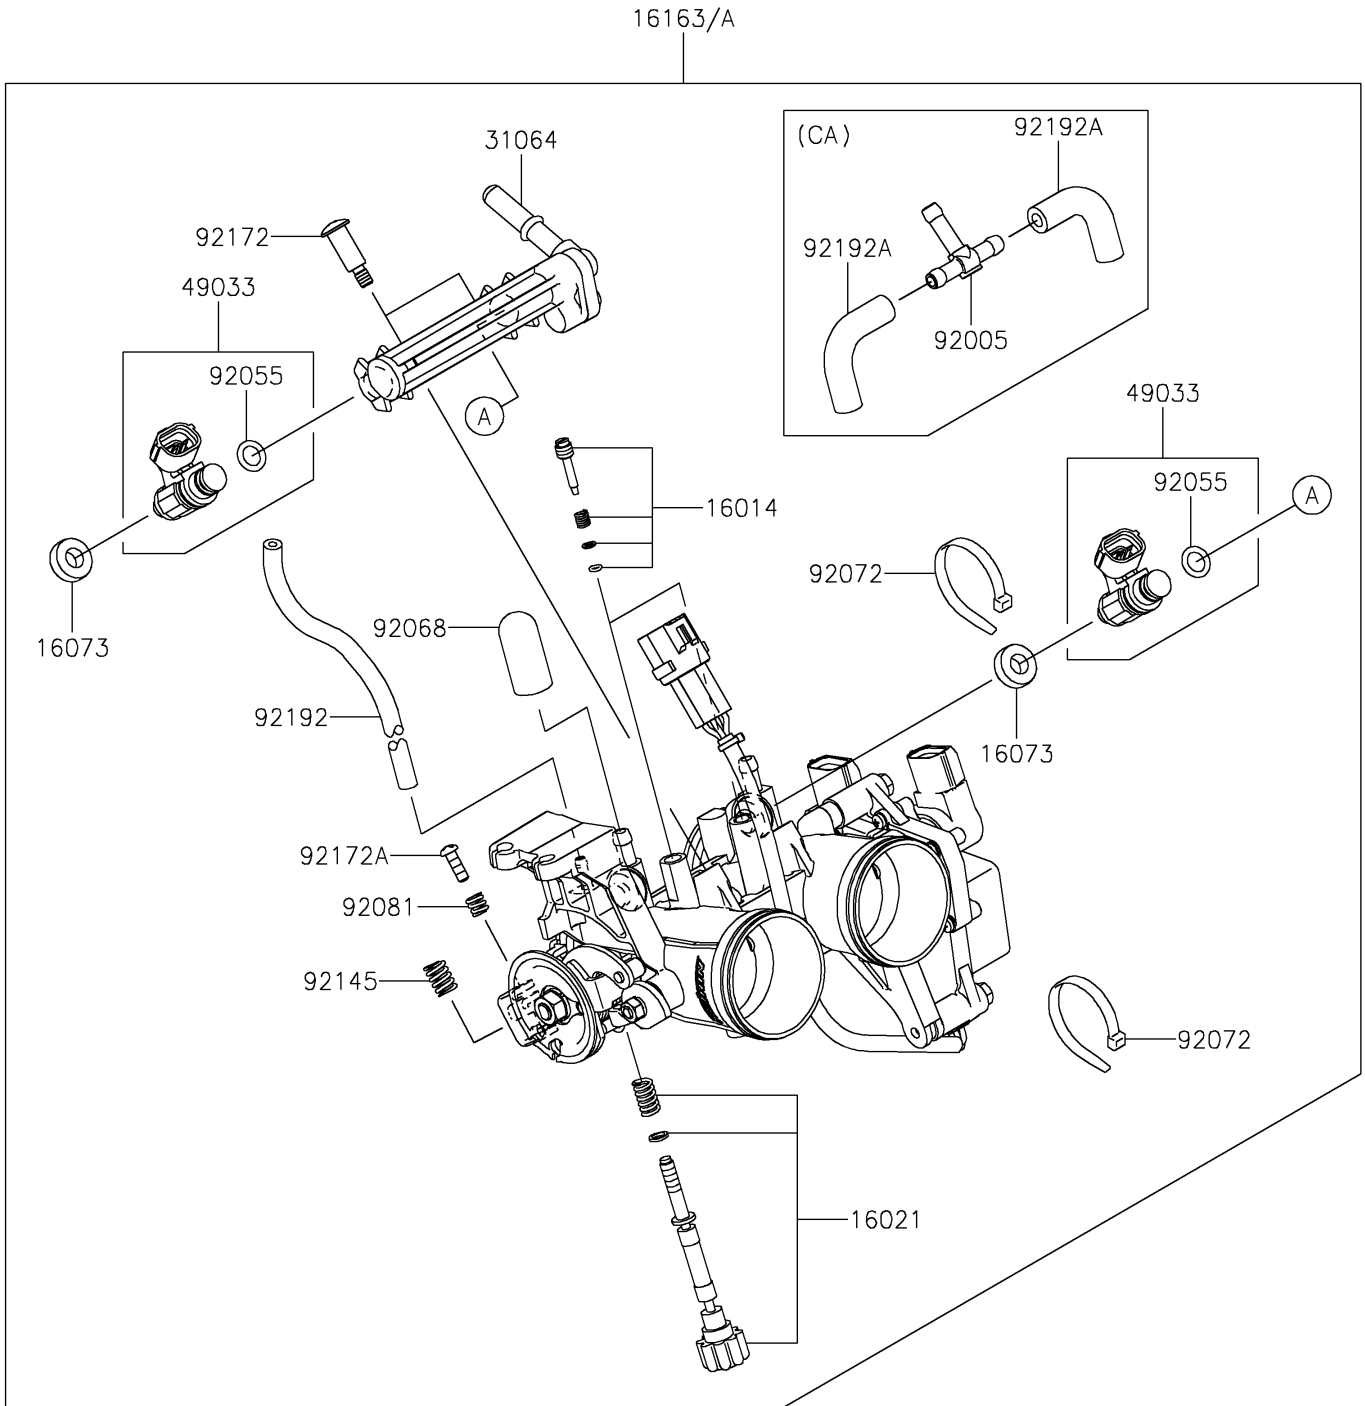

2019 VERSYS[®]-X 300 ABS PARTS DIAGRAM

Throttle

E1510

2019 VERSYS®-X 300 ABS PARTS LIST

Throttle

ITEM NAME	PART NUMBER	QUANTITY
SCREW-PILOT AIR (Ref # 16014)	16014-0002	2
SCREW-THROTTLE STOP (Ref # 16021)	16021-0027	1
INSULATOR (Ref # 16073)	16073-0129	2
THROTTLE-ASSY,TTK32 (Ref # 16163)	16163-0746	1
THROTTLE-ASSY (Ref # 16163A)	16163-0750	1
PIPE-COMP,FUEL (Ref # 31064)	31064-0164	1
NOZZLE-INJECTION (Ref # 49033)	49033-0558	2
FITTING,3WAY (Ref # 92005)	92005-0730	1
RING-O,INJECTION NOZZLE (Ref # 92055)	92055-0124	2
PLUG,12X25 (Ref # 92068)	92068-006	2
BAND,SUB-HARNESS (Ref # 92072)	92072-0012	2
SPRING (Ref # 92081)	92081-1620	1
SPRING (Ref # 92145)	92145-0656	1
SCREW,PIPE INJECTION (Ref # 92172)	92172-0064	2
SCREW (Ref # 92172A)	92172-0129	1
TUBE,3X7X200 (Ref # 92192)	92192-1170	1
TUBE (Ref # 92192A)	92192-1918	2