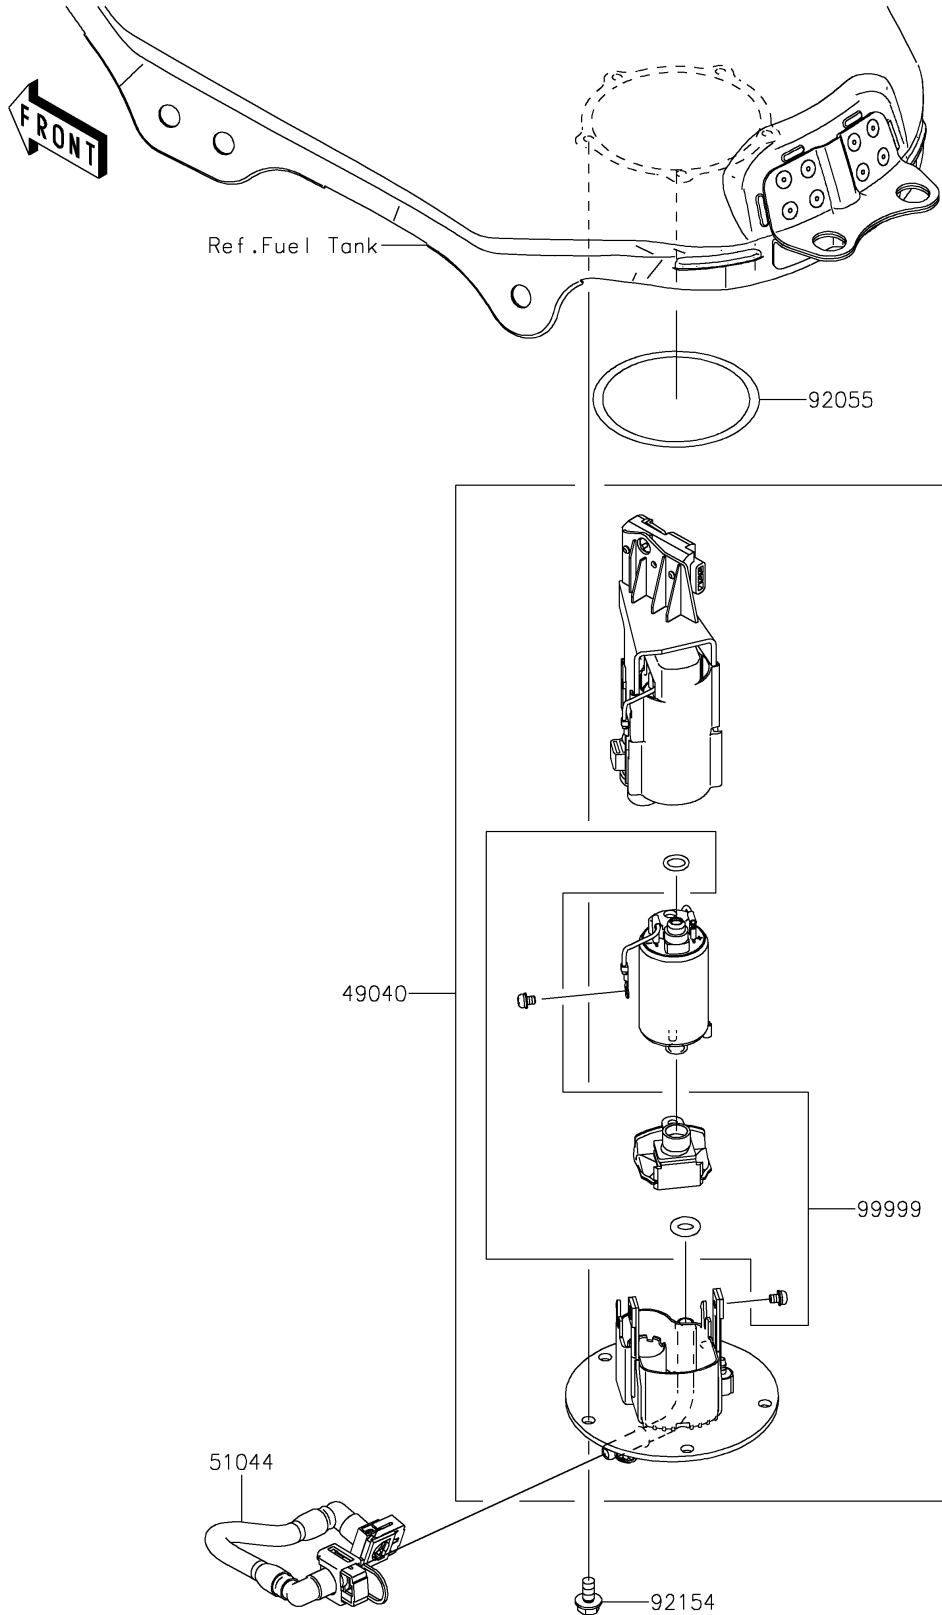

2018 VERSYS®-X 300 ABS PARTS DIAGRAM

Fuel Pump

E1520

2018 VERSYS®-X 300 ABS PARTS LIST

Fuel Pump

ITEM NAME	PART NUMBER	QUANTITY
PUMP-FUEL (Ref # 49040)	49040-0758	1
TUBE-ASSY,FUEL (Ref # 51044)	51044-0853	1
RING-O,74.6X5.7 (Ref # 92055)	92055-0728	1
BOLT,FLANGED,6X12 (Ref # 92154)	92154-2335	5
KIT,FUEL FILTER (Ref # 99999)	99999-0524	1