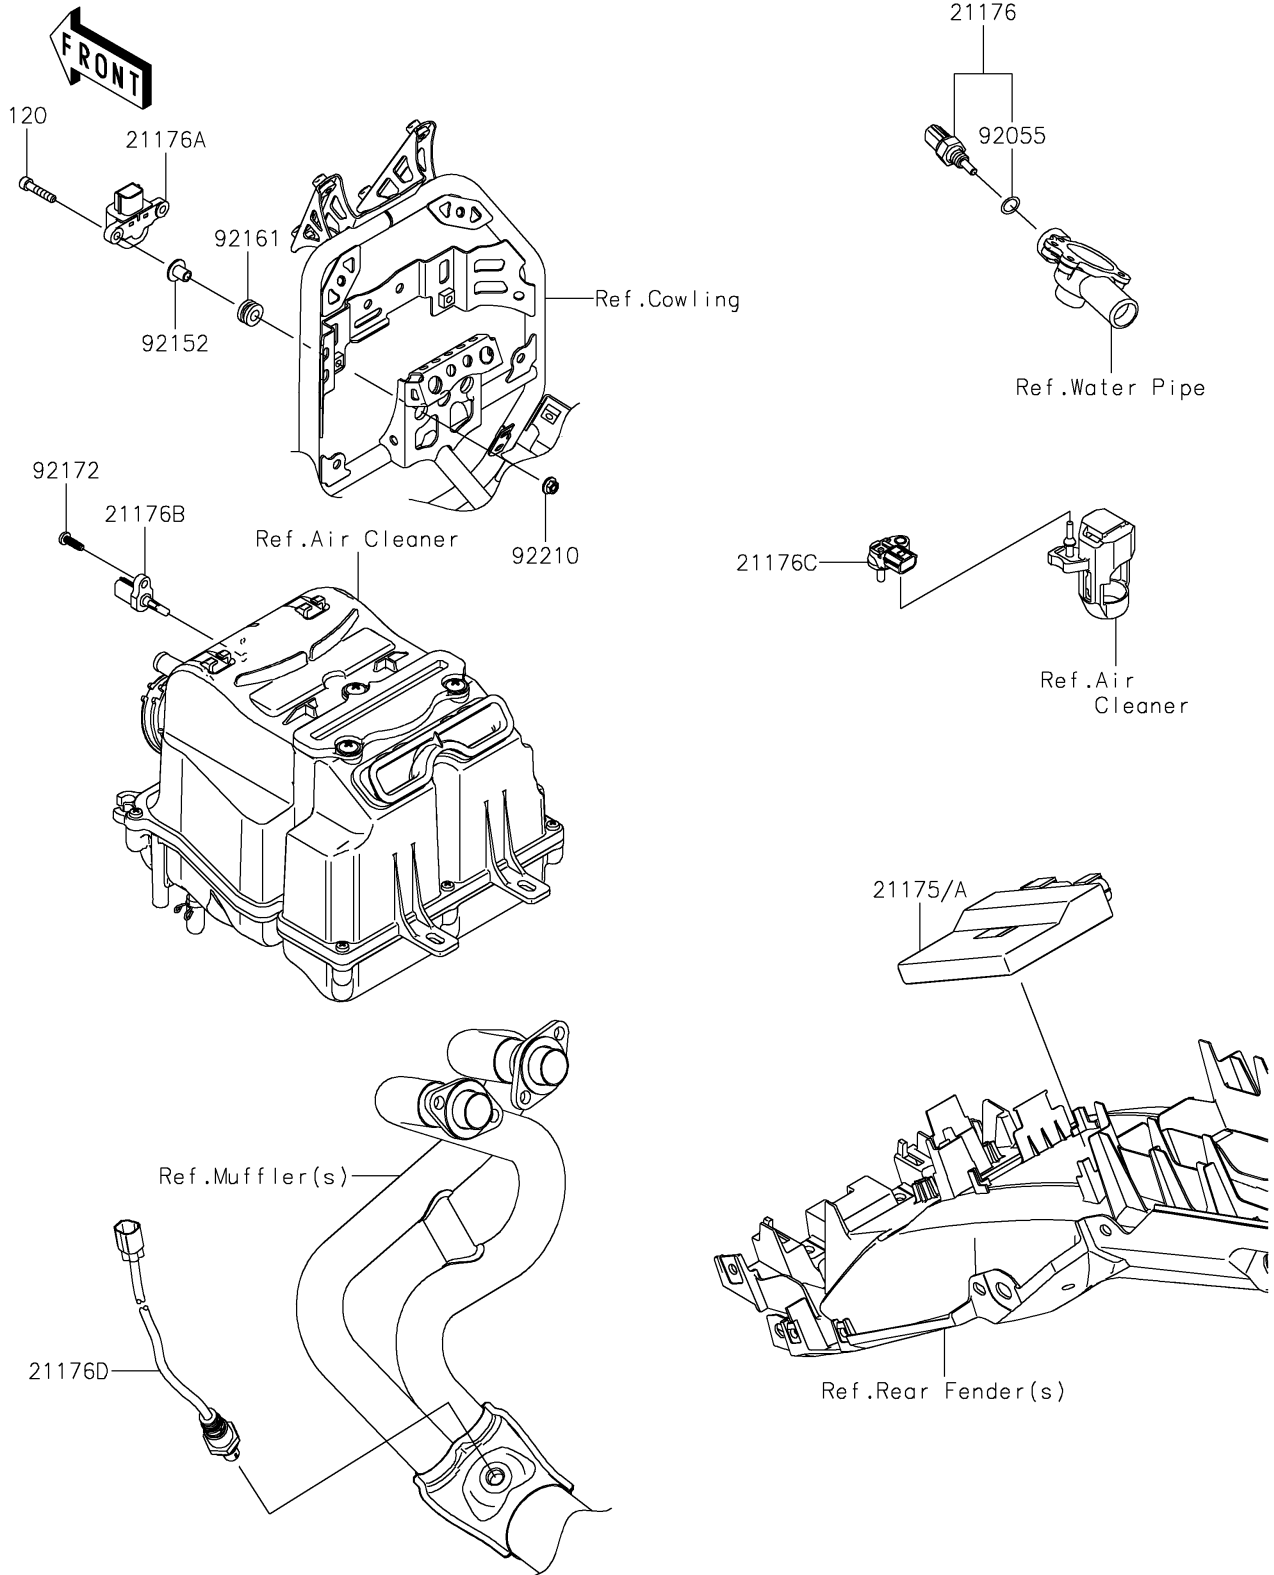

# 2019 VERSYS®-X 300 ABS PARTS DIAGRAM

## Fuel Injection

E1530

## 2019 VERSYS®-X 300 ABS PARTS LIST

### Fuel Injection

ITEM NAME	PART NUMBER	QUANTITY
BOLT-SOCKET,5X25 (Ref # 120)	120CA0525	2
CONTROL UNIT-ELECTRONIC (Ref # 21175)	21175-1262	1
CONTROL UNIT-ELECTRONIC (Ref # 21175A)	21175-1263	1
SENSOR,WATER TEMP (Ref # 21176)	21176-0009	1
SENSOR,VEHICLE-DOWN (Ref # 21176A)	21176-0026	1
SENSOR,AIR TEMPERATURE (Ref # 21176B)	21176-0048	1
SENSOR,PRESSURE (Ref # 21176C)	21176-0111	1
SENSOR,OXYGEN (Ref # 21176D)	21176-0839	1
RING-O,9.5X1.9 (Ref # 92055)	92055-0016	1
COLLAR,5.6X8X11.2 (Ref # 92152)	92152-1562	2
DAMPER,8X16X8.6 (Ref # 92161)	92161-0685	2
SCREW,TAPPING,5X16 (Ref # 92172)	92172-0790	1
NUT,FLANGED,5MM (Ref # 92210)	92210-0007	2