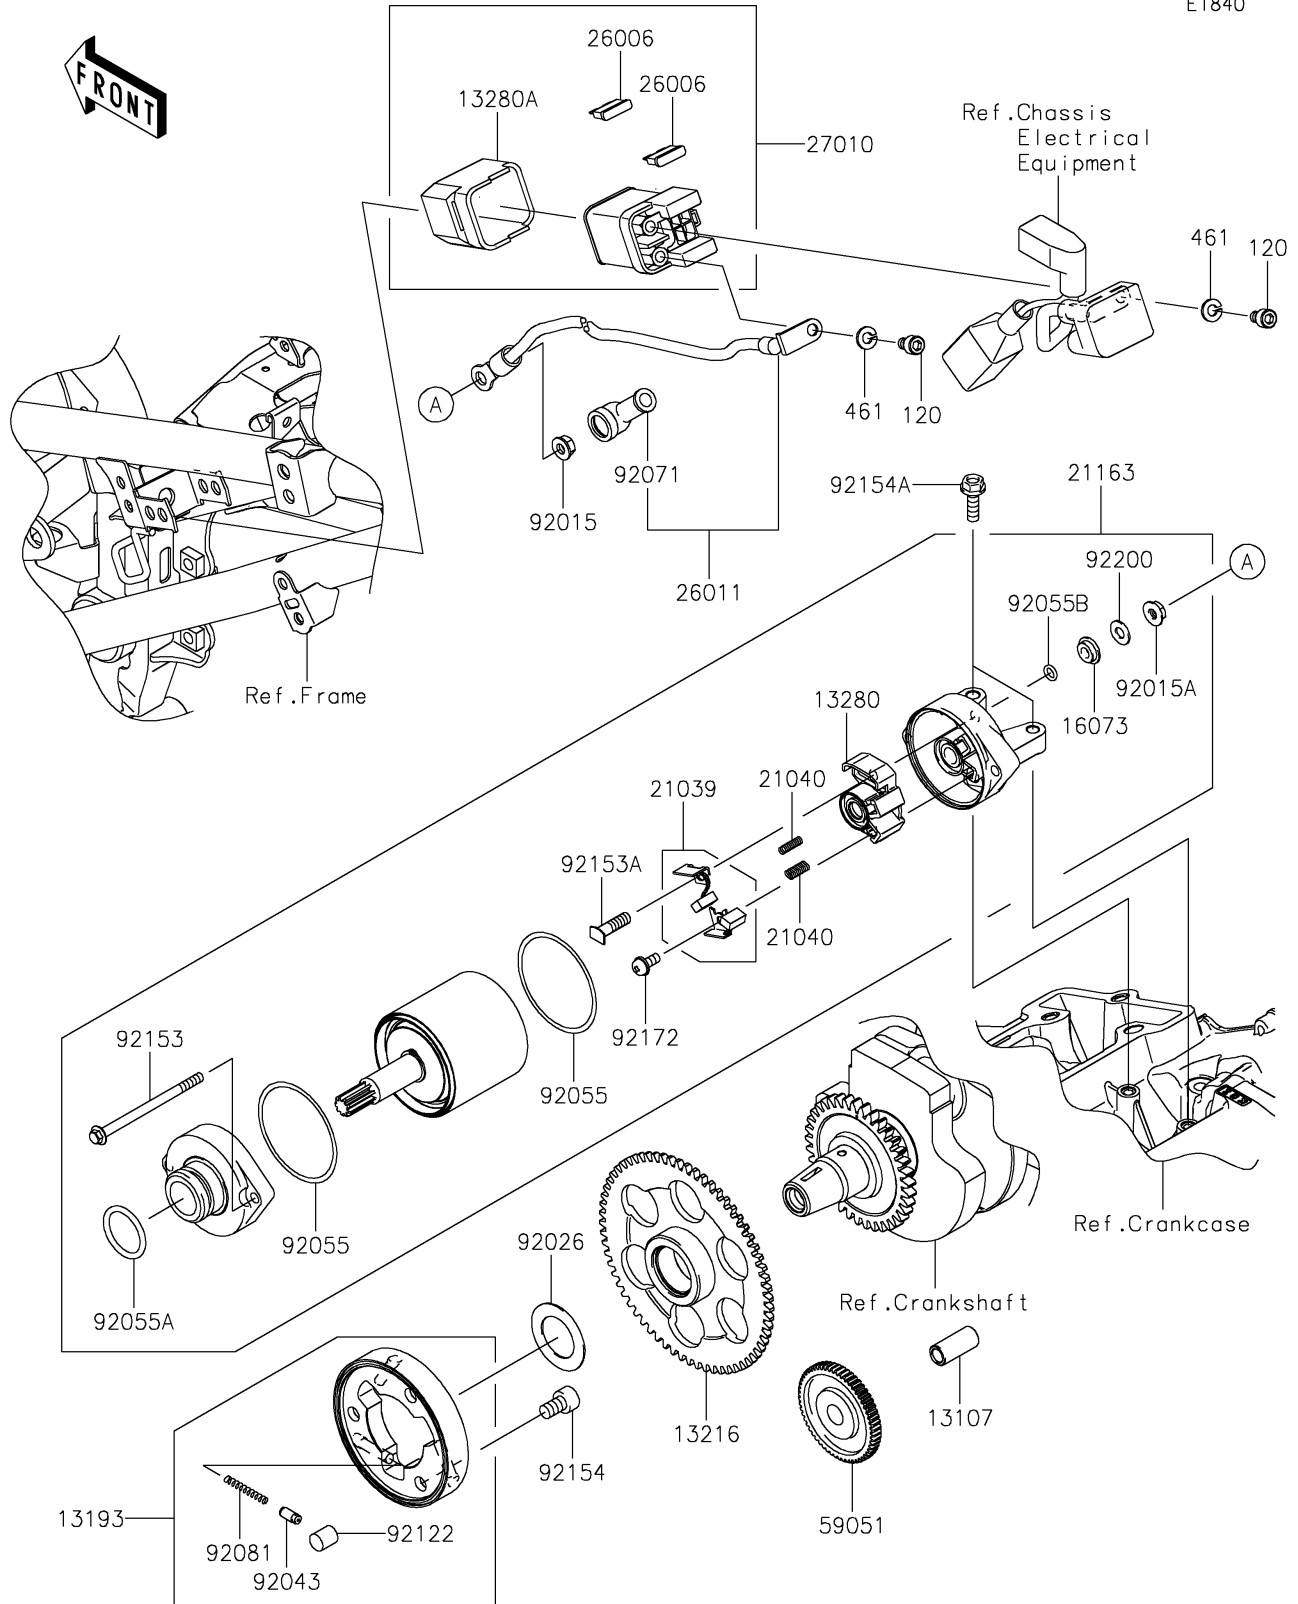

# 2017 Versys-X 300 ABS PARTS DIAGRAM

## Starter Motor

E1840

### Starter Motor

ITEM NAME	PART NUMBER	QUANTITY
BOLT-SOCKET,6X10 (Ref # 120)	120CB0610	2
SHAFT,7.8X12X26.5 (Ref # 13107)	13107-0743	1
CLUTCH-ASSY-ONEWAY (Ref # 13193)	13193-1002	1
GEAR-COMP,ONEWAY CLUTCH,65T (Ref # 13216)	13216-0880	1
HOLDER (Ref # 13280)	13280-0261	1
HOLDER (Ref # 13280A)	13280-0301	1
INSULATOR (Ref # 16073)	16073-0053	1
BRUSH,CARBON SET (Ref # 21039)	21039-0005	1
SPRING-BRUSH (Ref # 21040)	21040-0003	2
STARTER-ELECTRIC (Ref # 21163)	21163-0717	1
FUSE,BLADE,30A,GREEN (Ref # 26006)	26006-1006	2
WIRE-LEAD,STARTER (Ref # 26011)	26011-0958	1
SWITCH,MAGNETIC (Ref # 27010)	27010-0099	1
WASHER-SPRING,6MM (Ref # 461)	461DA0600	2
GEAR-SPUR,IDLER (Ref # 59051)	59051-0722	1
NUT,FLANGED,6MM (Ref # 92015)	92015-1367	1
NUT,STARTER MOTOR (Ref # 92015A)	92015-1476	1
SPACER,25.2X40X1.0 (Ref # 92026)	92026-0846	1
PIN (Ref # 92043)	92043-132	3
RING-O (Ref # 92055)	92055-0136	2
RING-O (Ref # 92055A)	92055-1276	1
RING-O,4.5X2.0 (Ref # 92055B)	92055-1370	1
GROMMET (Ref # 92071)	92071-0705	1
SPRING,COIL (Ref # 92081)	92081-159	3
ROLLER (Ref # 92122)	92122-006	3
BOLT,SET (Ref # 92153)	92153-1851	2
BOLT (Ref # 92153A)	92153-1866	1
BOLT,SOCKET,8X13 (Ref # 92154)	92154-0175	3
BOLT,FLANGED,6X20 (Ref # 92154A)	92154-0786	2

### Starter Motor

ITEM NAME	PART NUMBER	QUANTITY
SCREW (Ref # 92172)	92172-0334	1
WASHER (Ref # 92200)	92200-0386	1