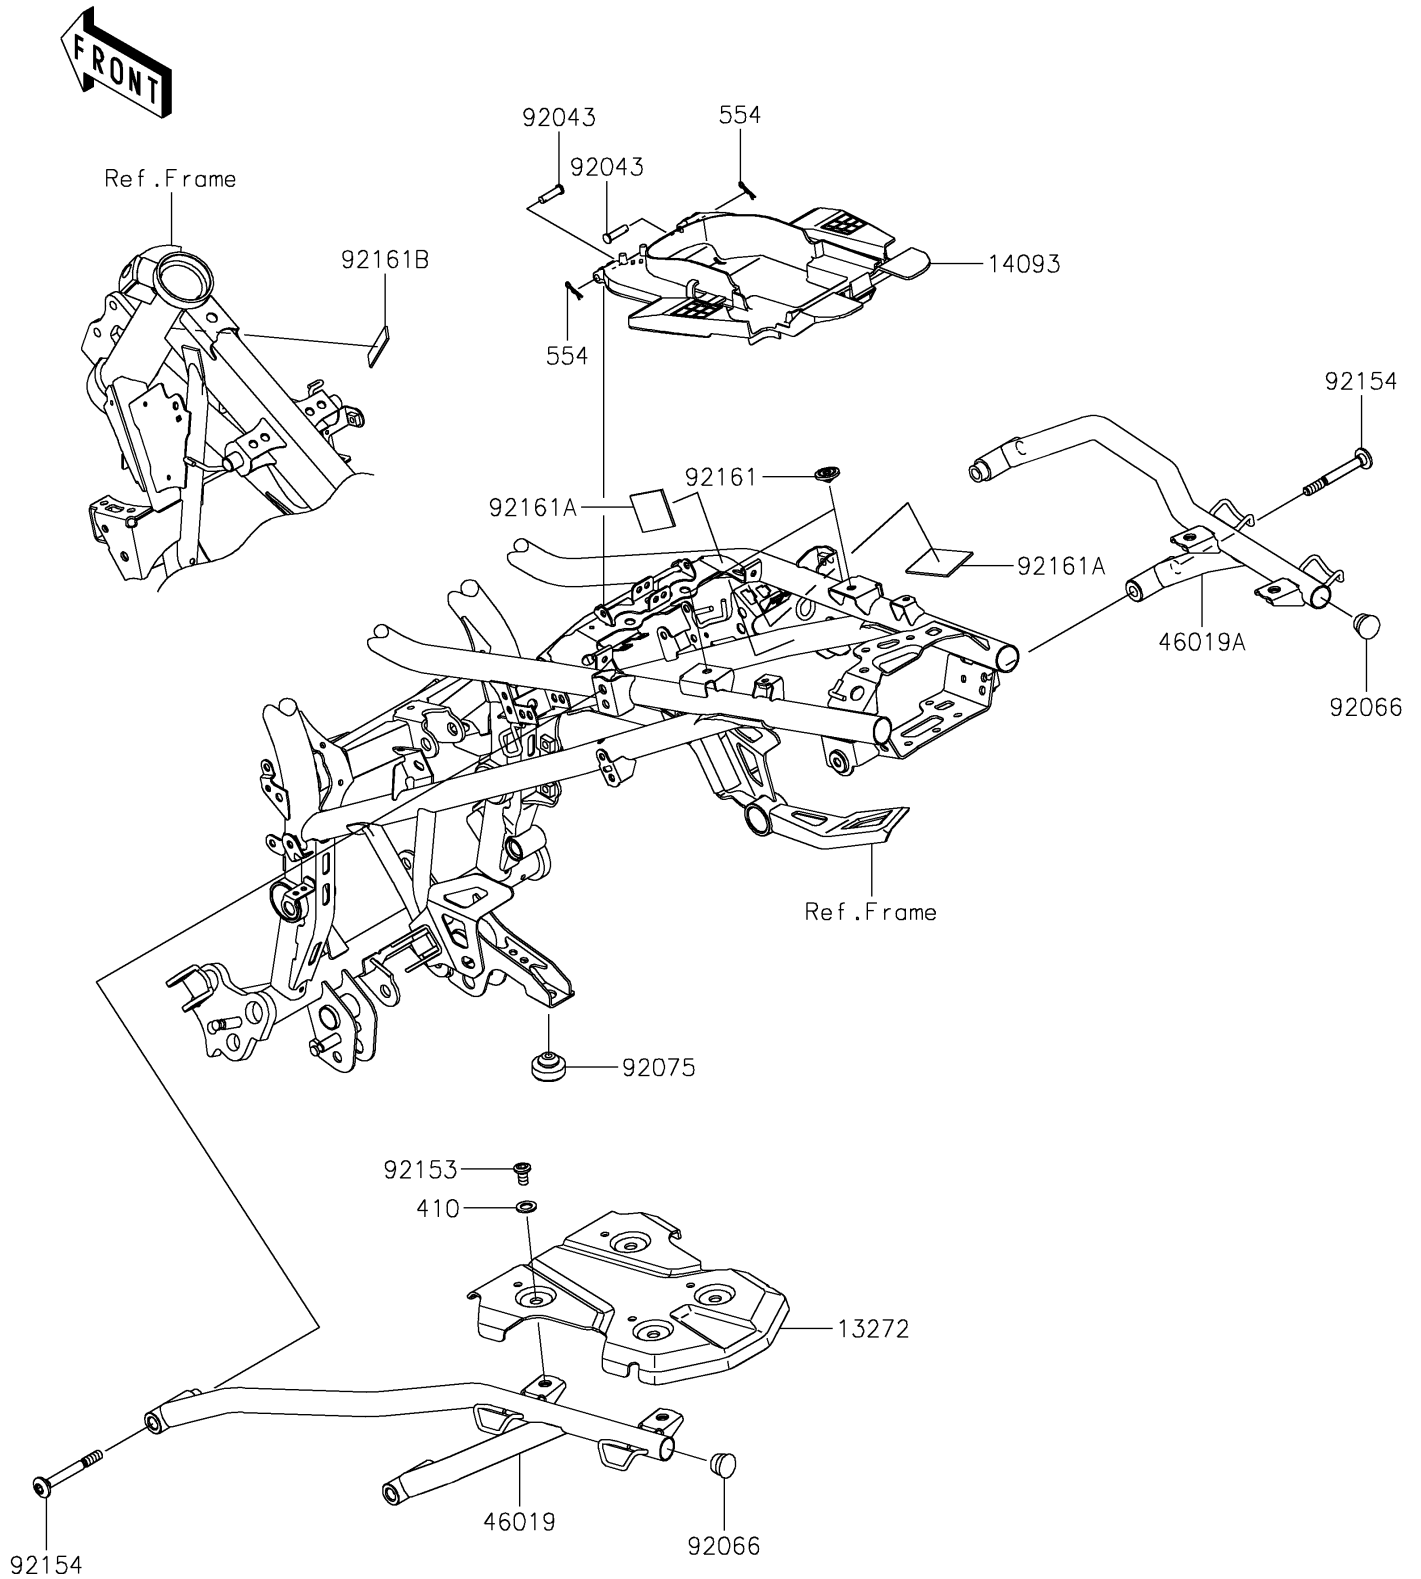

2019 VERSYS®-X 300 ABS PARTS DIAGRAM

Frame Fittings

F2131

2019 VERSYS®-X 300 ABS PARTS LIST

Frame Fittings

ITEM NAME	PART NUMBER	QUANTITY
-----------	-------------	----------