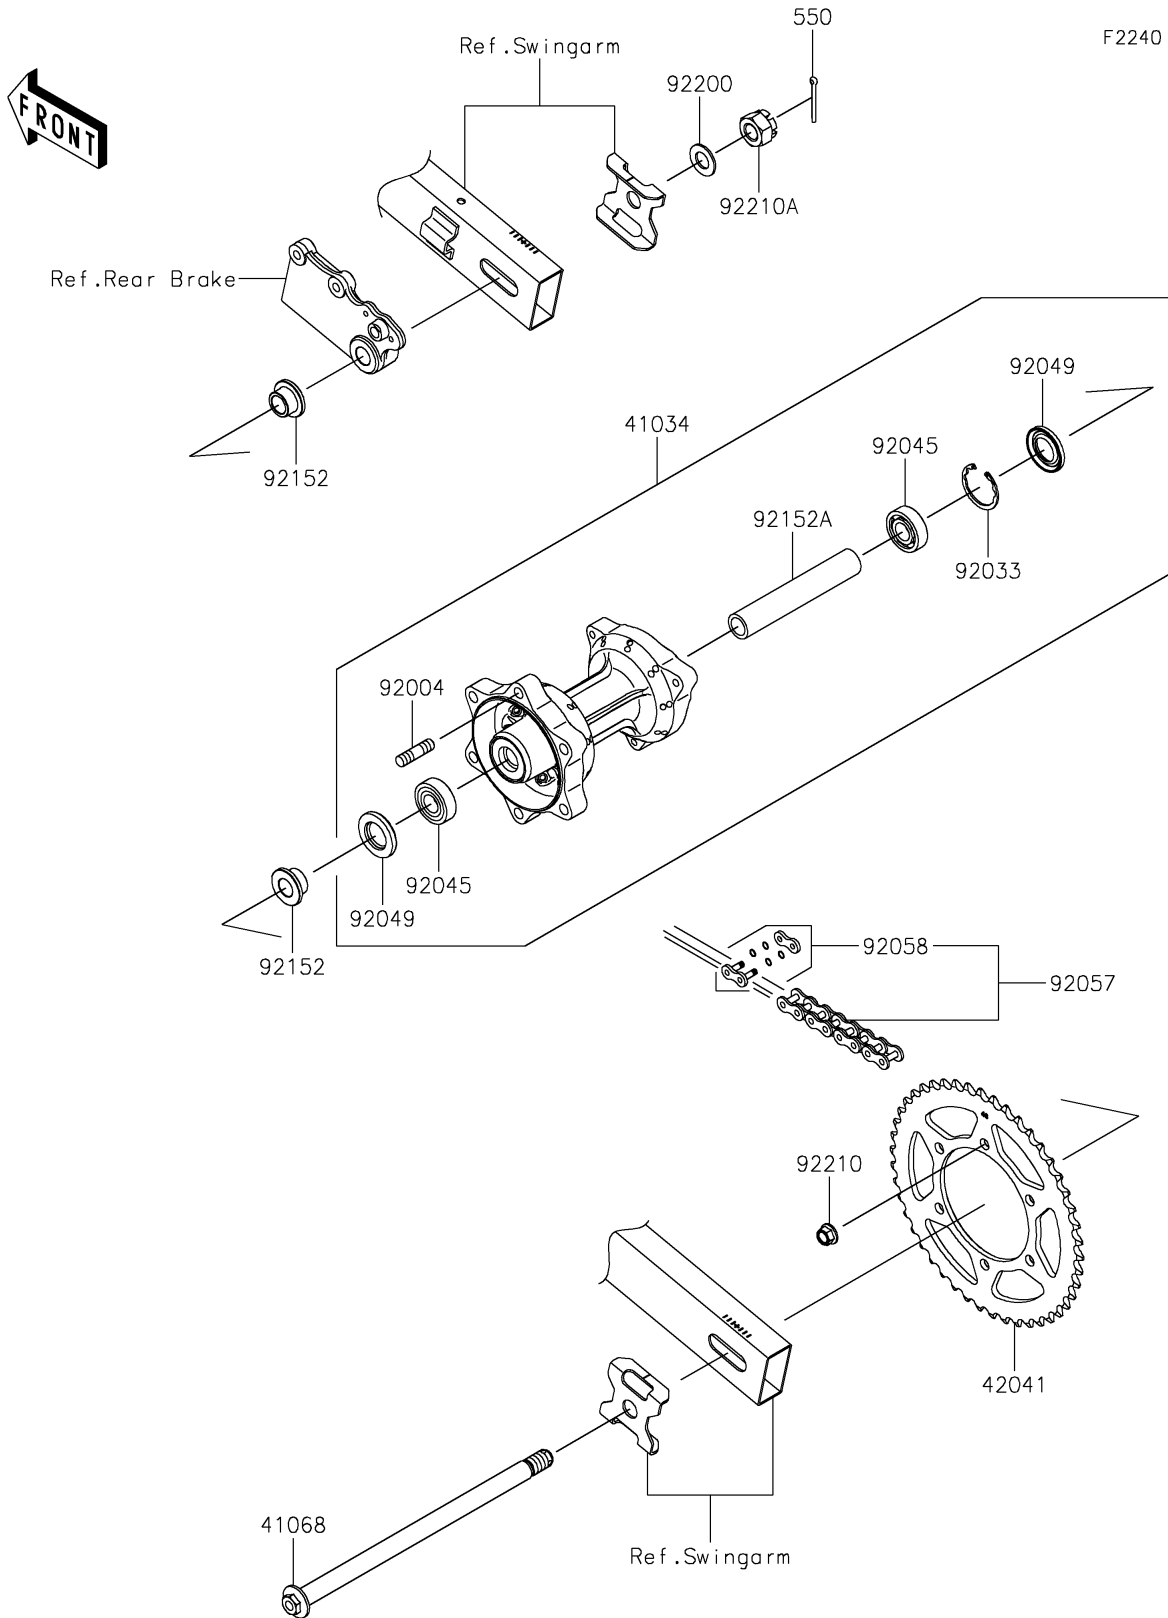

2017 Versys-X 300 ABS PARTS DIAGRAM

Rear Hub

2017 Versys-X 300 ABS PARTS LIST

Rear Hub

ITEM NAME	PART NUMBER	QUANTITY
DRUM-ASSY,RR BRAKE,P.SILVER (Ref # 41034)	41034-0588-458	1
AXLE,RR,17X312 (Ref # 41068)	41068-0624	1
SPROCKET-HUB,46T (Ref # 42041)	42041-0120	1
PIN-COTTER,4.0X35 (Ref # 550)	550AA4035	1
STUD,10X19 (Ref # 92004)	92004-0048	6
RING-SNAP,40MM (Ref # 92033)	92033-1040	1
BEARING-BALL,17X40X12 (Ref # 92045)	92045-0732	2
SEAL-OIL (Ref # 92049)	92049-0794	2
CHAIN,DRIVE,EK520RM/3DX112L (Ref # 92057)	92057-0647	1
JOINT-CHAIN (Ref # 92058)	92058-0037	1
COLLAR,17X24X16 (Ref # 92152)	92152-2292	2
COLLAR,17.1X24X141 (Ref # 92152A)	92152-2317	1
WASHER,16.2X30X2.0 (Ref # 92200)	92200-1842	1
NUT,LOCK,FLANGED,10MM (Ref # 92210)	92210-0276	6
NUT,CASTLE,16MM (Ref # 92210A)	92210-1171	1