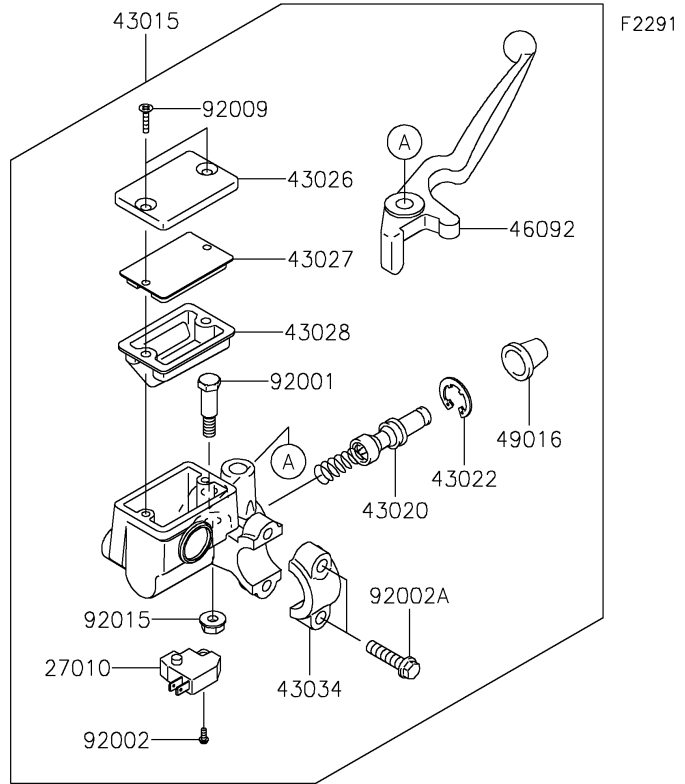

2017 Versys-X 300 ABS PARTS DIAGRAM

Front Master Cylinder

2017 Versys-X 300 ABS PARTS LIST

Front Master Cylinder

ITEM NAME	PART NUMBER	QUANTITY
BRACKET,FORK OUTER TUBE,LWR (Ref # 11057)	11057-0628	1
BOLT-SOCKET,6X14 (Ref # 120)	120CA0614	1
SENSOR,SPEED,FR (Ref # 21176)	21176-0842	1
SWITCH,BRAKE (Ref # 27010)	27010-0762	1
CYLINDER-ASSY-MASTER,FR (Ref # 43015)	43015-0731	1
PISTON-COMP-BRAKE (Ref # 43020)	43020-0022	1
STOPPER-BRAKE,PISTON (Ref # 43022)	43022-1010	1
CAP-BRAKE (Ref # 43026)	43026-1082	1
PLATE-DIAPHRAGM (Ref # 43027)	43027-1057	1
DIAPHRAGM (Ref # 43028)	43028-1061	1
HOLDER-BRAKE,MASTER CYLINDER (Ref # 43034)	43034-1016	1
LEVER-GRIP,FRONT BRAKE (Ref # 46092)	46092-1203	1
COVER-SEAL,MASTER CYLINDER (Ref # 49016)	49016-1044	1
BOLT,FRONT BRAKE LEVER (Ref # 92001)	92001-1728	1
BOLT,SCREW,4X12 (Ref # 92002)	92002-1323	1
BOLT (Ref # 92002A)	92002-1894	2
SCREW,4MM (Ref # 92009)	92009-1458	2
NUT,FLANGED,6MM,BLACK (Ref # 92015)	92015-1233	1
BOLT (Ref # 92151)	92151-1166	1
CLAMP (Ref # 92171)	92171-0640	1
CLAMP,BRAKE HOSE (Ref # 92171A)	92171-1819	3