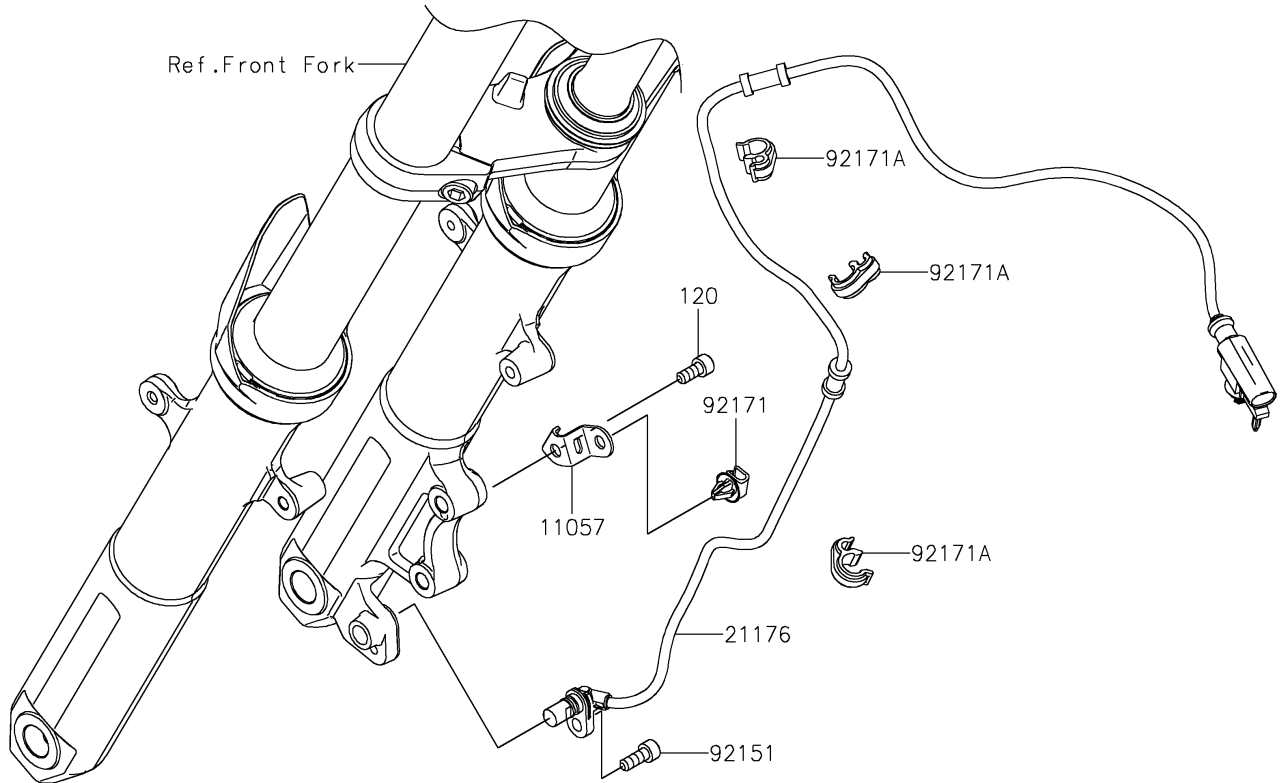

2017 Versys-X 300 ABS PARTS DIAGRAM

Front Master Cylinder

2017 Versys-X 300 ABS PARTS LIST

Front Master Cylinder

ITEM NAME	PART NUMBER	QUANTITY
BRACKET,FORK OUTER TUBE,LWR (Ref # 11057)	11057-0628	1
BOLT-SOCKET,6X14 (Ref # 120)	120CA0614	1
SENSOR,SPEED,FR (Ref # 21176)	21176-0842	1
SWITCH,BRAKE (Ref # 27010)	27010-0762	1
CYLINDER-ASSY-MASTER,FR (Ref # 43015)	43015-0731	1
PISTON-COMP-BRAKE (Ref # 43020)	43020-0022	1
STOPPER-BRAKE,PISTON (Ref # 43022)	43022-1010	1
CAP-BRAKE (Ref # 43026)	43026-1082	1
PLATE-DIAPHRAGM (Ref # 43027)	43027-1057	1
DIAPHRAGM (Ref # 43028)	43028-1061	1
HOLDER-BRAKE,MASTER CYLINDER (Ref # 43034)	43034-1016	1
LEVER-GRIP,FRONT BRAKE (Ref # 46092)	46092-1203	1
COVER-SEAL,MASTER CYLINDER (Ref # 49016)	49016-1044	1
BOLT,FRONT BRAKE LEVER (Ref # 92001)	92001-1728	1
BOLT,SCREW,4X12 (Ref # 92002)	92002-1323	1
BOLT (Ref # 92002A)	92002-1894	2
SCREW,4MM (Ref # 92009)	92009-1458	2
NUT,FLANGED,6MM,BLACK (Ref # 92015)	92015-1233	1
BOLT (Ref # 92151)	92151-1166	1
CLAMP (Ref # 92171)	92171-0640	1
CLAMP,BRAKE HOSE (Ref # 92171A)	92171-1819	3