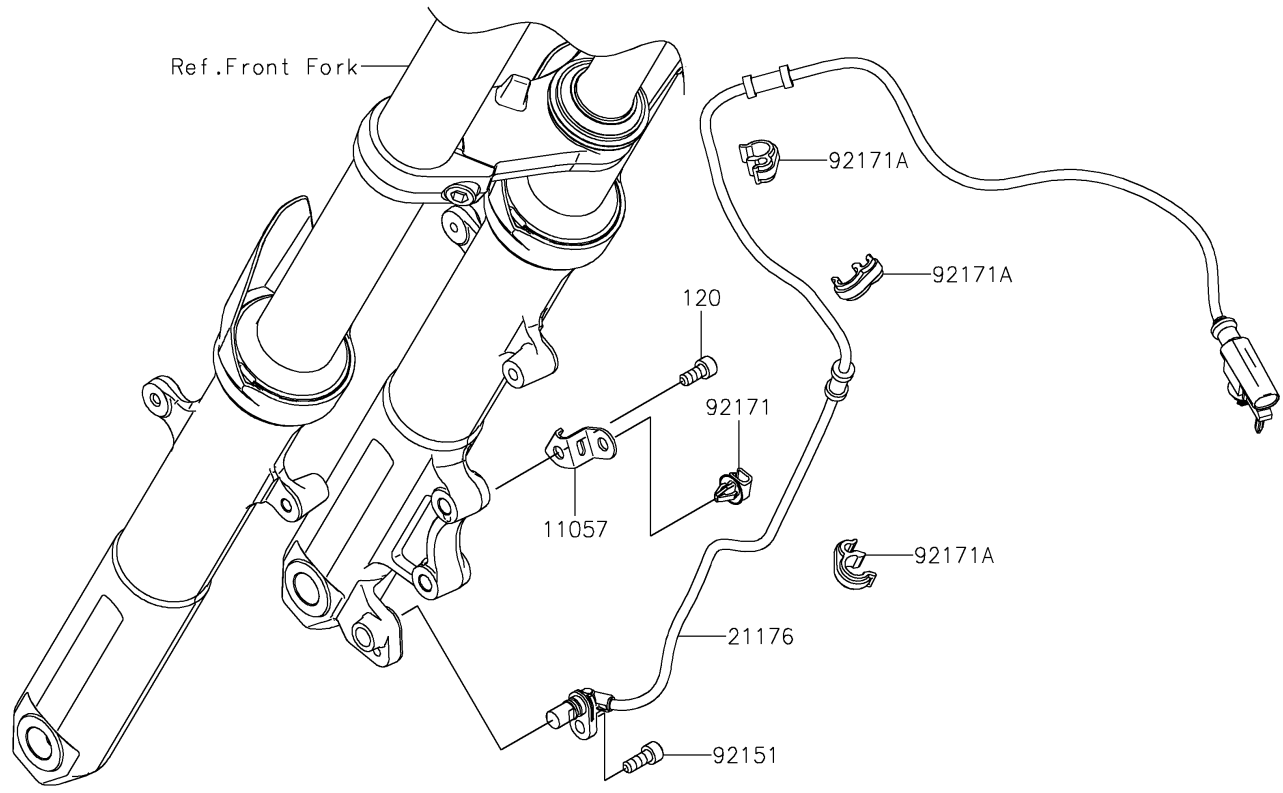

2020 Versys-X 300 ABS PARTS DIAGRAM

Front Master Cylinder

2020 Versys-X 300 ABS PARTS LIST

Front Master Cylinder

ITEM NAME	PART NUMBER	QUANTITY
BRACKET,FORK OUTER TUBE,LWR (Ref # 11057)	11057-0628	1
BOLT-SOCKET,6X14 (Ref # 120)	120CA0614	1
SENSOR,SPEED,FR (Ref # 21176)	21176-0842	1
SWITCH,BRAKE (Ref # 27010)	27010-0762	1
CYLINDER-ASSY-MASTER,FR (Ref # 43015)	43015-0731	1
PISTON-COMP-BRAKE (Ref # 43020)	43020-0022	1
STOPPER-BRAKE,PISTON (Ref # 43022)	43022-1010	1
CAP-BRAKE (Ref # 43026)	43026-1082	1
PLATE-DIAPHRAGM (Ref # 43027)	43027-1057	1
DIAPHRAGM (Ref # 43028)	43028-1061	1
HOLDER-BRAKE,MASTER CYLINDER (Ref # 43034)	43034-1016	1
LEVER-GRIP,FRONT BRAKE (Ref # 46092)	46092-1203	1
COVER-SEAL,MASTER CYLINDER (Ref # 49016)	49016-1044	1
BOLT,FRONT BRAKE LEVER (Ref # 92001)	92001-1728	1
BOLT,SCREW,4X12 (Ref # 92002)	92002-1323	1
BOLT (Ref # 92002A)	92002-1894	2
SCREW,4MM (Ref # 92009)	92009-1458	2
NUT,FLANGED,6MM,BLACK (Ref # 92015)	92015-1233	1
BOLT (Ref # 92151)	92151-1166	1
CLAMP (Ref # 92171)	92171-0640	1
CLAMP,BRAKE HOSE (Ref # 92171A)	92171-1819	3