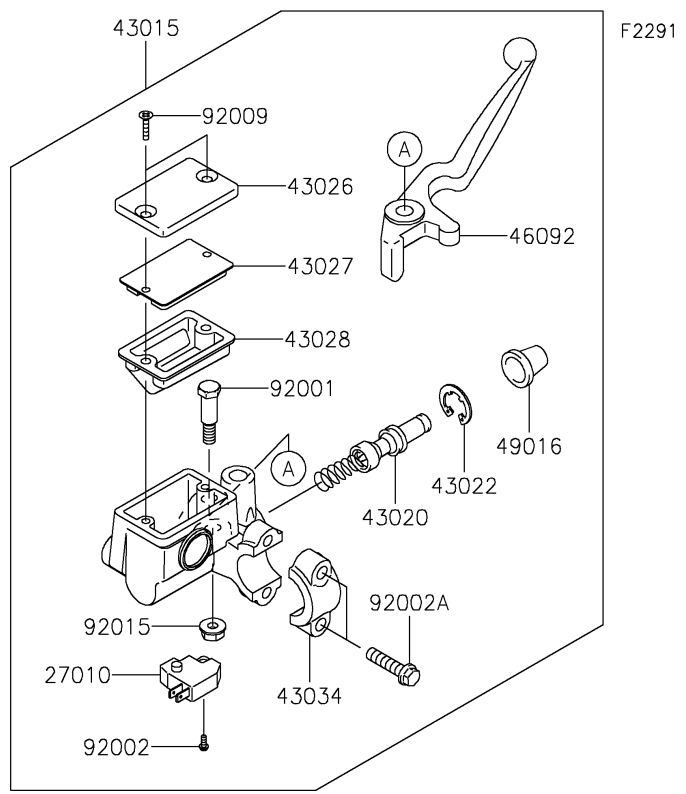

2020 Versys-X 300 ABS PARTS DIAGRAM

Front Master Cylinder

2020 Versys-X 300 ABS PARTS LIST

Front Master Cylinder

ITEM NAME	PART NUMBER	QUANTITY
BRACKET,FORK OUTER TUBE,LWR (Ref # 11057)	11057-0628	1
BOLT-SOCKET,6X14 (Ref # 120)	120CA0614	1
SENSOR,SPEED,FR (Ref # 21176)	21176-0842	1
SWITCH,BRAKE (Ref # 27010)	27010-0762	1
CYLINDER-ASSY-MASTER,FR (Ref # 43015)	43015-0731	1
PISTON-COMP-BRAKE (Ref # 43020)	43020-0022	1
STOPPER-BRAKE,PISTON (Ref # 43022)	43022-1010	1
CAP-BRAKE (Ref # 43026)	43026-1082	1
PLATE-DIAPHRAGM (Ref # 43027)	43027-1057	1
DIAPHRAGM (Ref # 43028)	43028-1061	1
HOLDER-BRAKE,MASTER CYLINDER (Ref # 43034)	43034-1016	1
LEVER-GRIP,FRONT BRAKE (Ref # 46092)	46092-1203	1
COVER-SEAL,MASTER CYLINDER (Ref # 49016)	49016-1044	1
BOLT,FRONT BRAKE LEVER (Ref # 92001)	92001-1728	1
BOLT,SCREW,4X12 (Ref # 92002)	92002-1323	1
BOLT (Ref # 92002A)	92002-1894	2
SCREW,4MM (Ref # 92009)	92009-1458	2
NUT,FLANGED,6MM,BLACK (Ref # 92015)	92015-1233	1
BOLT (Ref # 92151)	92151-1166	1
CLAMP (Ref # 92171)	92171-0640	1
CLAMP,BRAKE HOSE (Ref # 92171A)	92171-1819	3