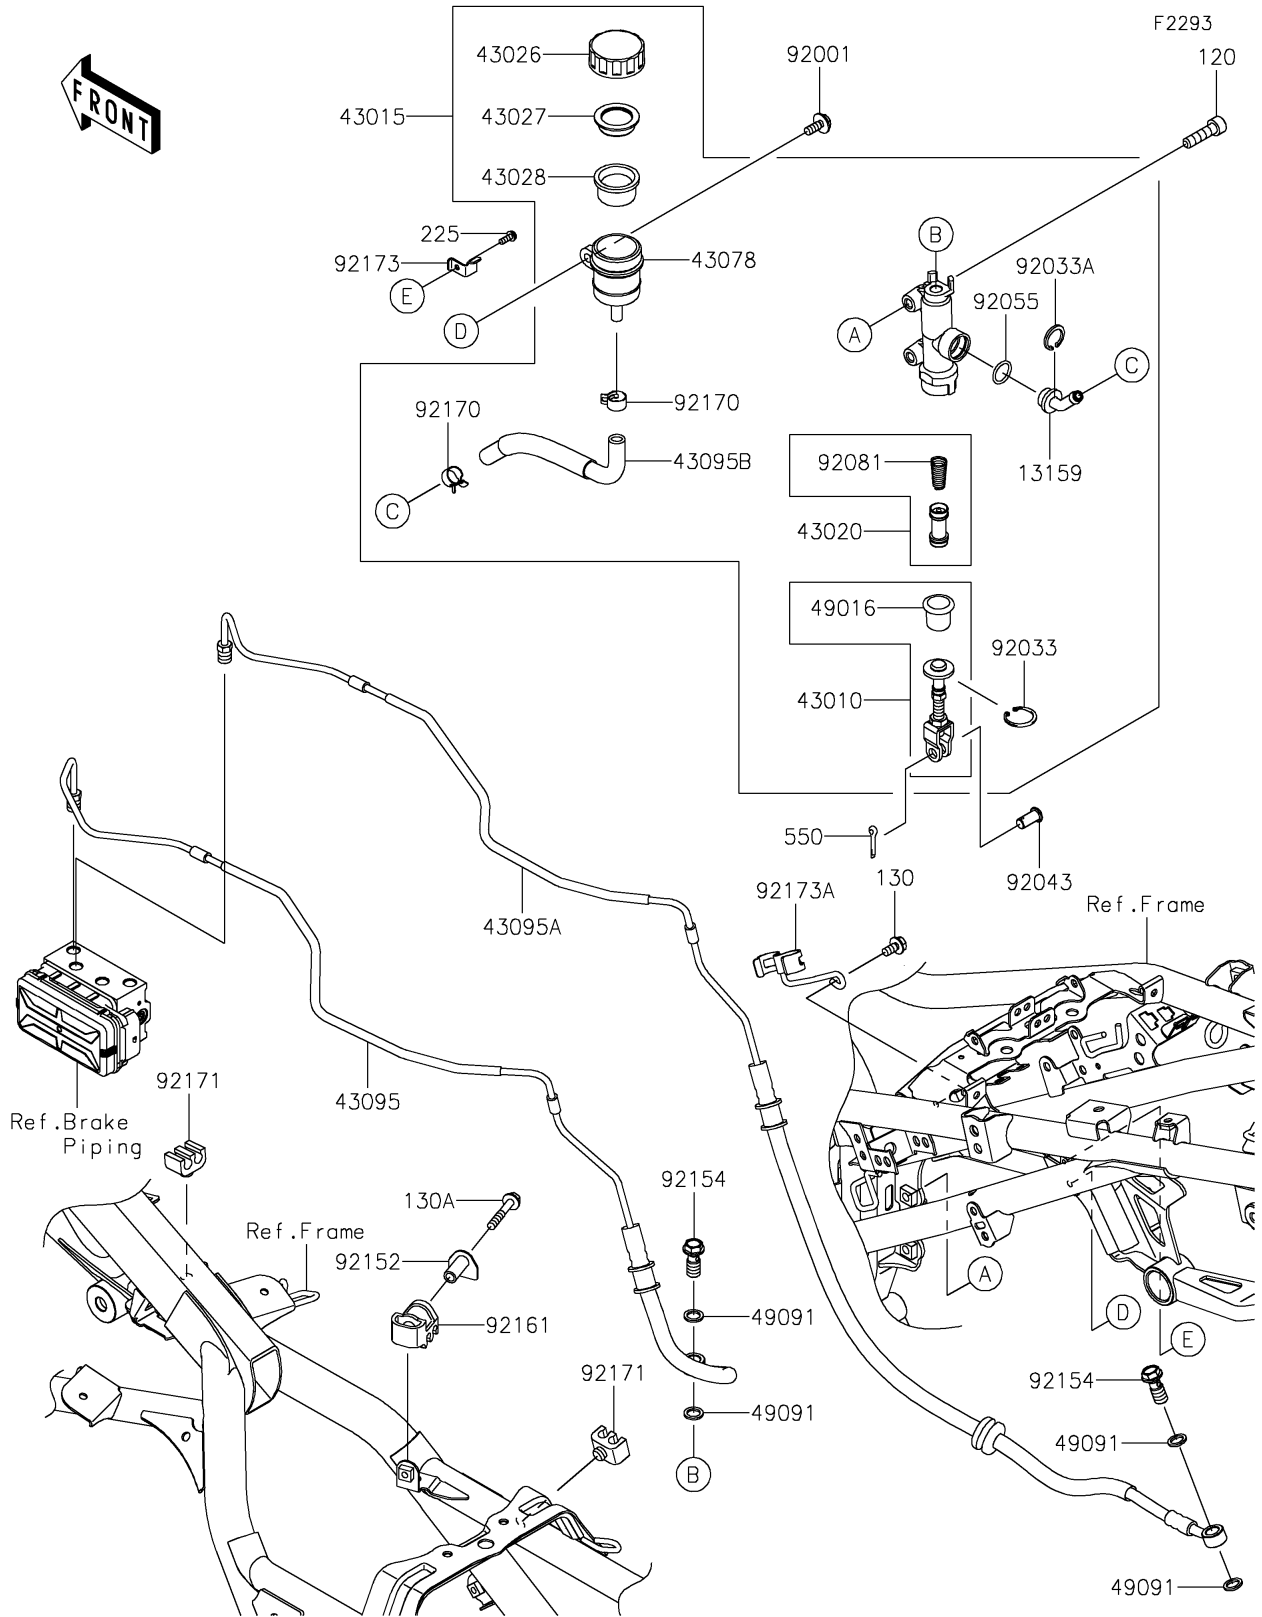

2017 Versys-X 300 ABS PARTS DIAGRAM

Rear Master Cylinder

2017 Versys-X 300 ABS PARTS LIST

Rear Master Cylinder

ITEM NAME	PART NUMBER	QUANTITY
BOLT-SOCKET,8X30 (Ref # 120)	120CA0830	2
BOLT-FLANGED,6X12 (Ref # 130)	130BA0612	1
BOLT-FLANGED,6X35 (Ref # 130A)	130BA0635	1
CONNECTOR (Ref # 13159)	13159-0008	1
SCREW-PAN-WSP-CROS,4X12 (Ref # 225)	225AB0412	1
ROD-ASSY-BRAKE (Ref # 43010)	43010-0021	1
CYLINDER-ASSY-MASTER,RR (Ref # 43015)	43015-0656	1
PISTON-COMP-BRAKE (Ref # 43020)	43020-0023	1
CAP-BRAKE (Ref # 43026)	43026-0009	1
PLATE-DIAPHRAGM (Ref # 43027)	43027-1053	1
DIAPHRAGM (Ref # 43028)	43028-1065	1
RESERVOIR (Ref # 43078)	43078-0040	1
HOSE-BRAKE,RR M/CYL.-ABS UNIT (Ref # 43095)	43095-1443	1
HOSE-BRAKE,ABS UNIT-RR CAL. (Ref # 43095A)	43095-1444	1
HOSE-BRAKE,RR (Ref # 43095B)	43095-1449	1
COVER-SEAL,BRAKE PISTON (Ref # 49016)	49016-1103	1
WASHER-SEAL,10.1X14.5X1.5 (Ref # 49091)	49091-0001	4
PIN-COTTER,2.0X15 (Ref # 550)	550AA2015	1
BOLT,W/P,6X16 (Ref # 92001)	92001-1860	1
RING-SNAP,20.9X24.6X1.2 (Ref # 92033)	92033-0079	1
RING-SNAP,20.5MM (Ref # 92033A)	92033-1186	1
PIN,8X17 (Ref # 92043)	92043-0104	1
RING-O,14.8X2.4 (Ref # 92055)	92055-0741	1
SPRING,MASTER CYLINDER (Ref # 92081)	92081-1737	1
COLLAR,6.8X10X24.2 (Ref # 92152)	92152-2313	1
BOLT,BANJO,10X23 (Ref # 92154)	92154-2560	2
DAMPER,BRAKE PIPE (Ref # 92161)	92161-0347	1
CLAMP,HOSE (Ref # 92170)	92170-1091	2
CLAMP (Ref # 92171)	92171-0818	2

2017 Versys-X 300 ABS PARTS LIST

Rear Master Cylinder

ITEM NAME	PART NUMBER	QUANTITY
CLAMP,RESERVOIR TANK CAP (Ref # 92173)	92173-0028	1
CLAMP,OUTER TUBE,LWR (Ref # 92173A)	92173-1672	1