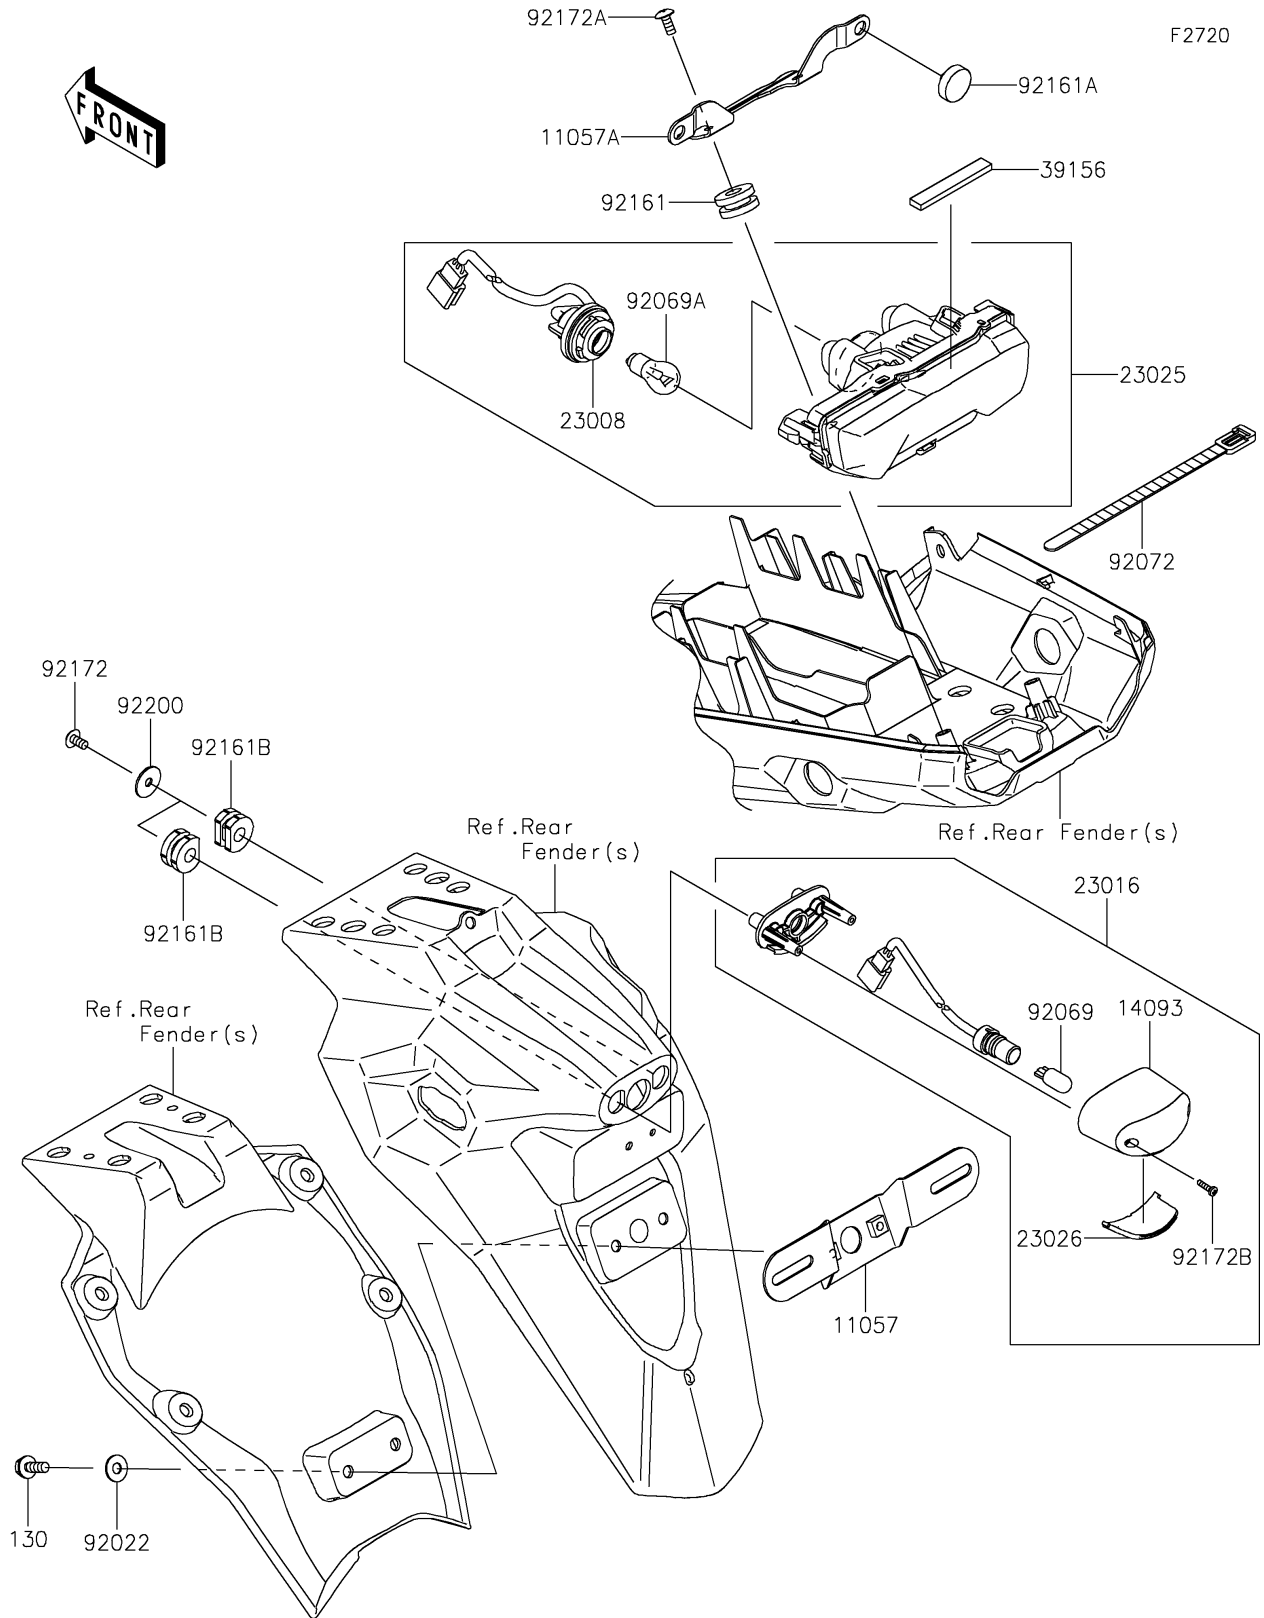

# 2018 VERSYS®-X 300 ABS PARTS DIAGRAM

Taillight(s)

## 2018 VERSYS®-X 300 ABS PARTS LIST

### Taillight(s)

ITEM NAME	PART NUMBER	QUANTITY
BRACKET,LICENSE PLATE (Ref # 11057)	11057-1046	1
BRACKET (Ref # 11057A)	11057-1351	1
BOLT-FLANGED,6X16 (Ref # 130)	130BA0616	2
COVER,LICENSE LAMP (Ref # 14093)	14093-0525	1
SOCKET-ASSY (Ref # 23008)	23008-0182	1
LAMP-ASSY,LICENSE (Ref # 23016)	23016-0600	1
LAMP-TAIL (Ref # 23025)	23025-0363	1
LENS,LICENSE LAMP (Ref # 23026)	23026-0025	1
PAD,9X60X4 (Ref # 39156)	39156-0820	1
WASHER,6.5X16X1.0 (Ref # 92022)	92022-1093	2
BULB,12V 5W (Ref # 92069)	92069-1016	1
BULB,12V 21/5W (Ref # 92069A)	92069-1084	1
BAND,L=140 (Ref # 92072)	92072-1293	1
DAMPER (Ref # 92161)	92161-0163	2
DAMPER (Ref # 92161A)	92161-0336	2
DAMPER (Ref # 92161B)	92161-0776	2
SCREW,TAPPING,5X16 (Ref # 92172)	92172-0427	2
SCREW,5X12 (Ref # 92172A)	92172-0821	2
SCREW,4X12 (Ref # 92172B)	92172-0904	2
WASHER,5.5X20X1.2 (Ref # 92200)	92200-0284	2