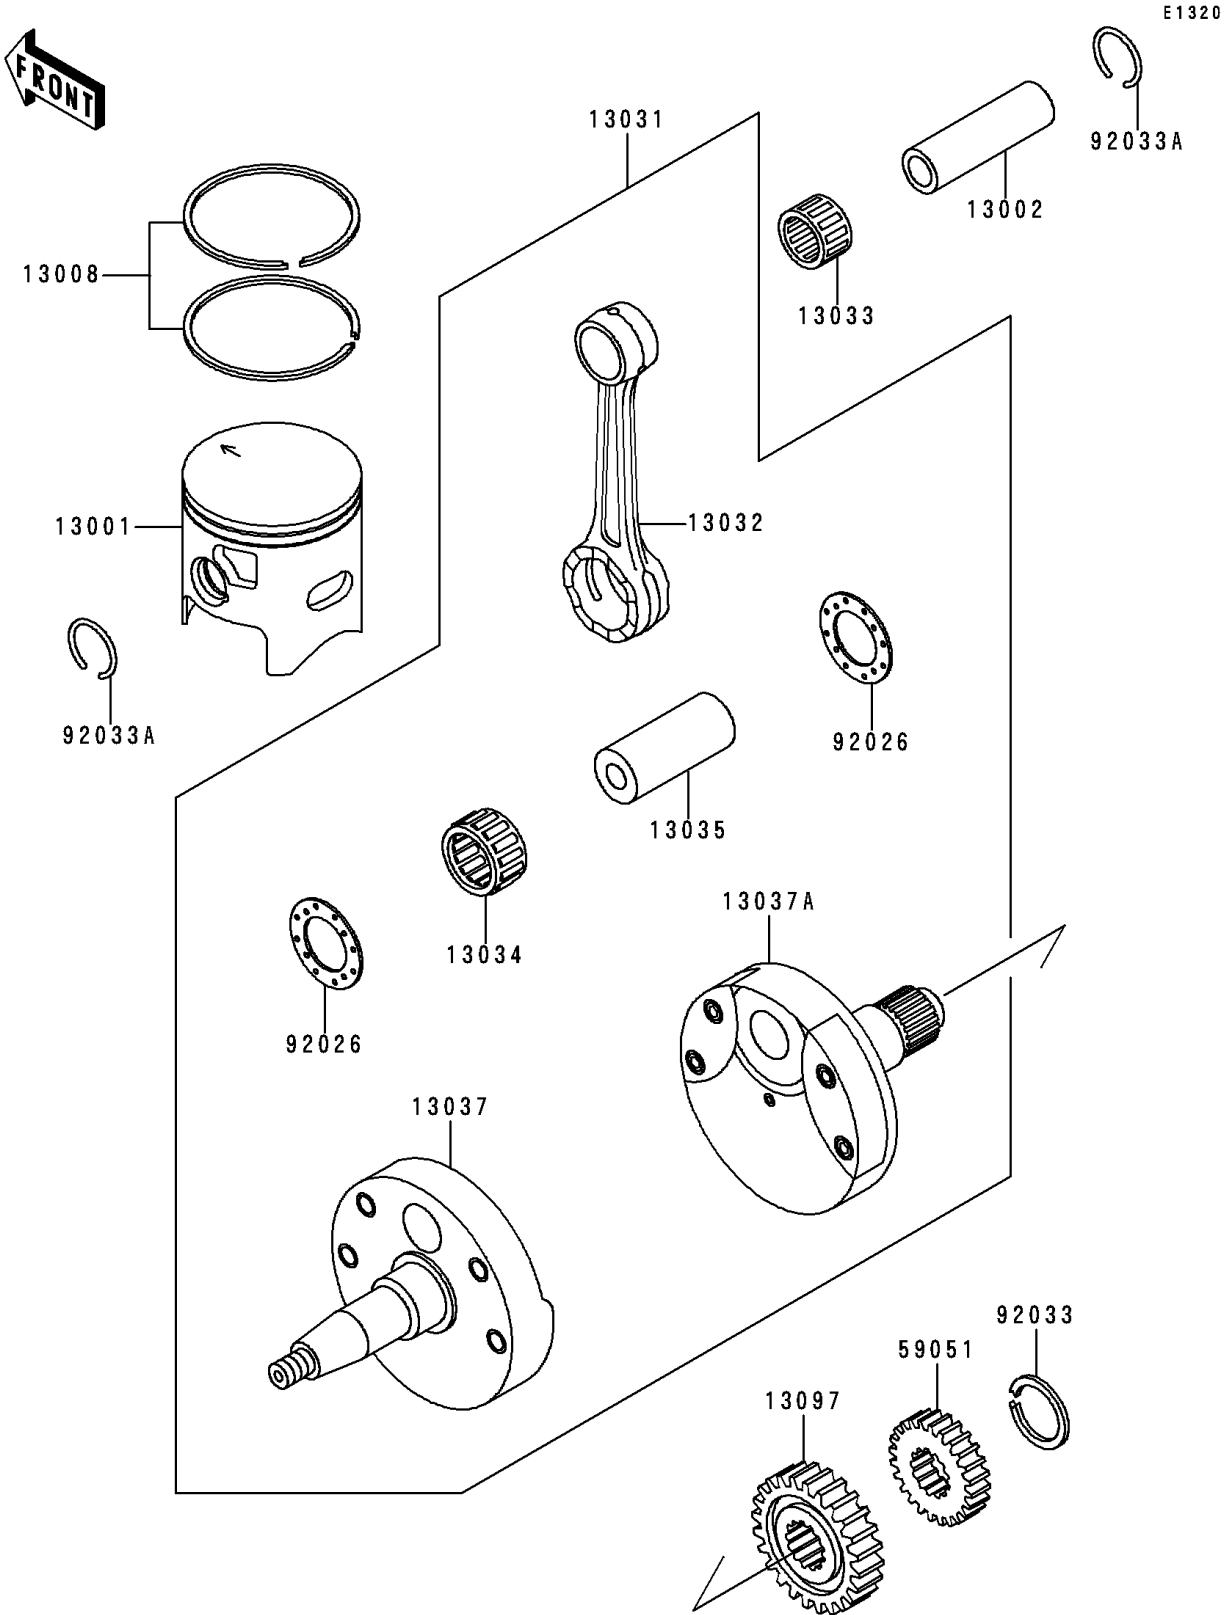

1994 KX250 PARTS DIAGRAM

Crankshaft/Piston(s)

1994 KX250 PARTS LIST

Crankshaft/Piston(s)

ITEM NAME	PART NUMBER	QUANTITY
PISTON-ENGINE,(B) (Ref # 13001)	13001-1375	1
PIN-PISTON (Ref # 13002)	13002-1098	1
RING-SET-PISTON (Ref # 13008)	13008-1141	1
CRANKSHAFT-COMP (Ref # 13031)	13031-1365	1
ROD-CONNECTING (Ref # 13032)	13032-1076	1
BEARING-NEEDLE,KBK18X22X23.8X (Ref # 13033)	13033-1010	1
BEARING-BIG END,B4 (Ref # 13034)	13034-1094	1
PIN-CRANK (Ref # 13035)	13035-034	1
CRANKSHAFT,LH (Ref # 13037)	13037-1434	1
CRANKSHAFT,RH (Ref # 13037A)	13037-1435	1
GEAR-PRIMARY SPUR,20T (Ref # 13097)	13097-1308	1
GEAR-SPUR,27T (Ref # 59051)	59051-1248	1
SPACER,24X42X1.6 (Ref # 92026)	92026-1241	2
RING-SNAP,20X25.5X1.2 (Ref # 92033)	92033-025	1
RING-SNAP,PISTON PIN (Ref # 92033A)	92033-1267	2