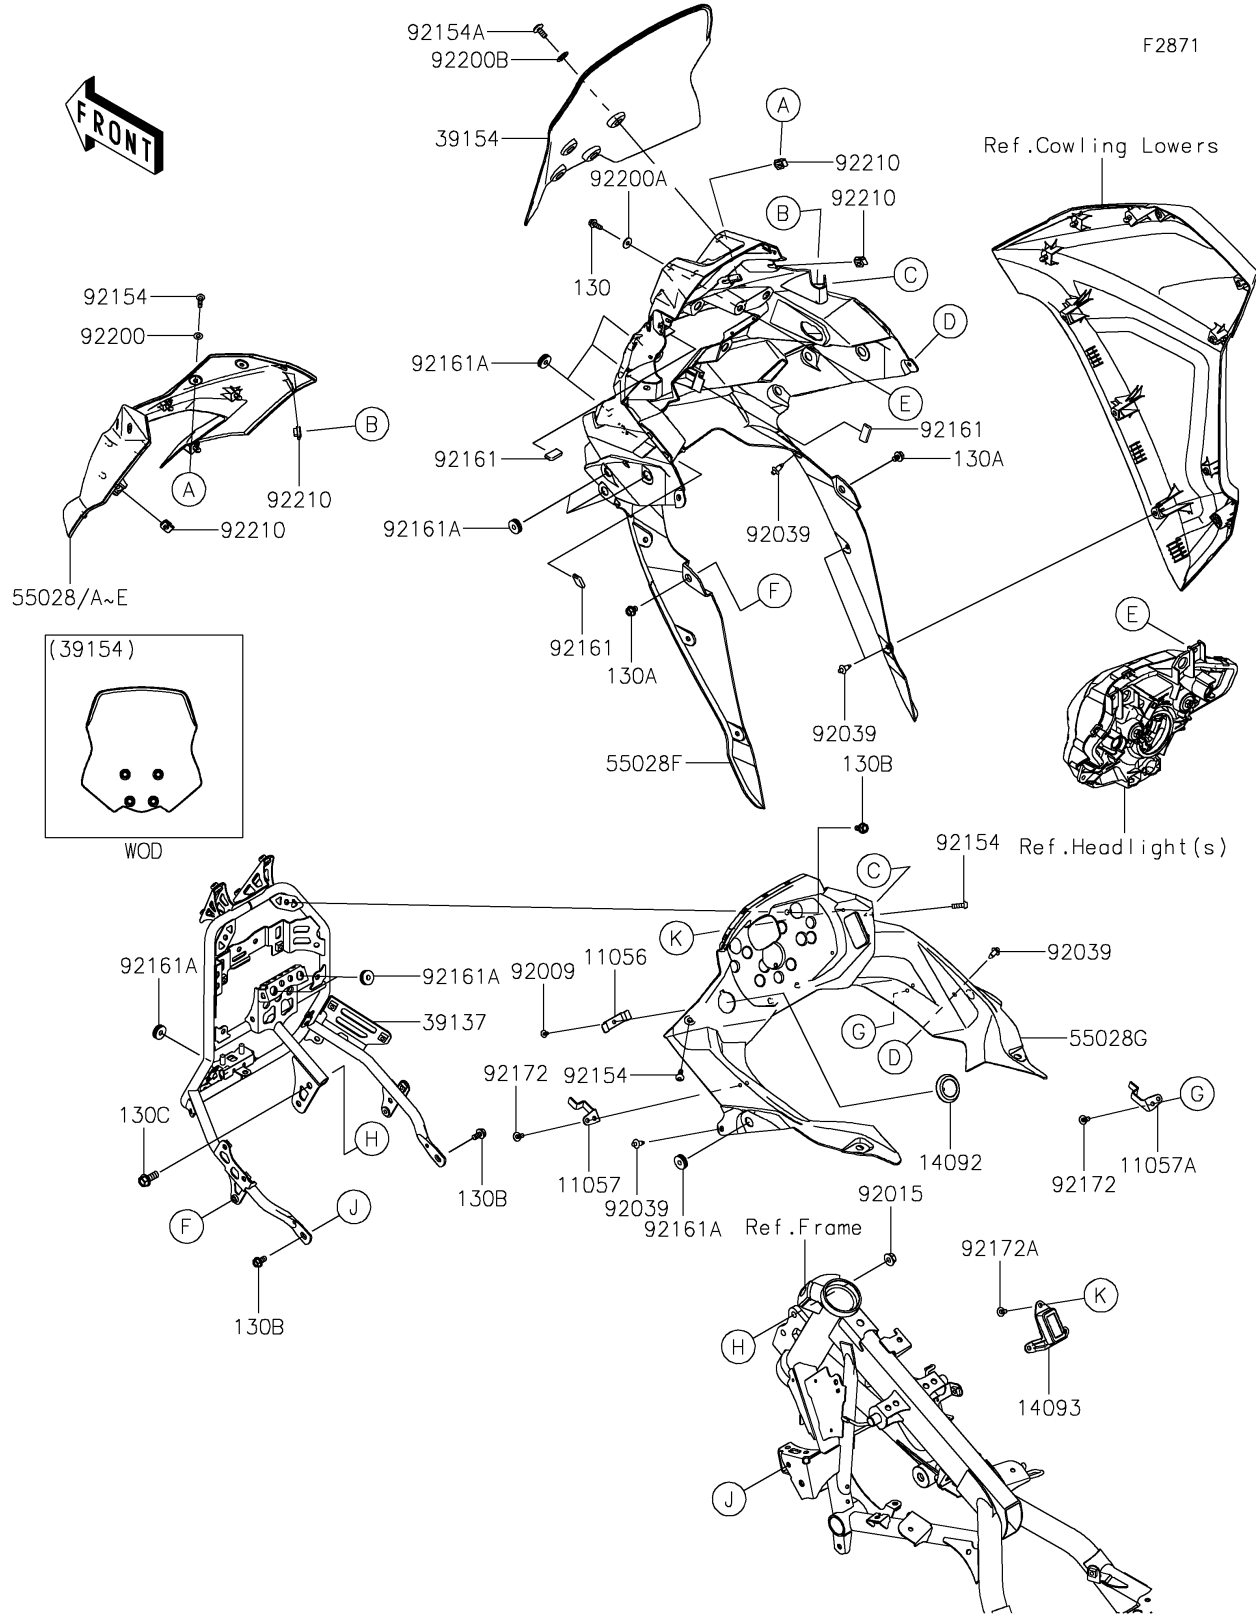

2017 Versys-X 300 ABS PARTS DIAGRAM

Cowling

2017 Versys-X 300 ABS PARTS LIST

Cowling

ITEM NAME	PART NUMBER	QUANTITY
BRACKET,CAP COVER (Ref # 11056)	11056-4313	1
BRACKET,INNER COWL.,LH (Ref # 11057)	11057-0913	1
BRACKET,INNER COWL.,RH (Ref # 11057A)	11057-0914	1
BOLT-FLANGED,5X14 (Ref # 130)	130BA0514	2
BOLT-FLANGED,6X8 (Ref # 130A)	130BA0608	2
BOLT-FLANGED,6X12 (Ref # 130B)	130BB0612	4
BOLT-FLANGED,8X20 (Ref # 130C)	130CA0820	2
COVER,DC SOCKET (Ref # 14092)	14092-0214	1
COVER,FOG SW. (Ref # 14093)	14093-0565	1
STAY-COMP,METER (Ref # 39137)	39137-0680	1
WINDSHIELD (Ref # 39154)	39154-0358	1
COWLING,UPP,M.G.GRAY (Ref # 55028A)	55028-0624-45W	1
COWLING,UPP,C.L.GREEN (Ref # 55028C)	55028-0624-51P	1
COWLING,FR (Ref # 55028F)	55028-0625	1
COWLING,UPP,INNER (Ref # 55028G)	55028-0630	1
SCREW,TAPPING,4X8 (Ref # 92009)	92009-1155	1
NUT,FLANGED,8MM (Ref # 92015)	92015-1014	2
RIVET (Ref # 92039)	92039-0707	8
BOLT,SOCKET,5X16 (Ref # 92154)	92154-0209	6
BOLT,SOCKET,6X14 (Ref # 92154A)	92154-0932	4
DAMPER,12X23 (Ref # 92161)	92161-1367	3
DAMPER,6X19X5.6 (Ref # 92161A)	92161-1911	17
SCREW,5X12 (Ref # 92172)	92172-0821	4
SCREW,5X10 (Ref # 92172A)	92172-0864	3
WASHER,NYLONE,5.3X11.5X0.5 (Ref # 92200)	92200-0006	4
WASHER,5.2X15X1.0 (Ref # 92200A)	92200-0456	2
WASHER,11.4X18X1 (Ref # 92200B)	92200-1890	4
NUT,5MM (Ref # 92210)	92210-0817	6