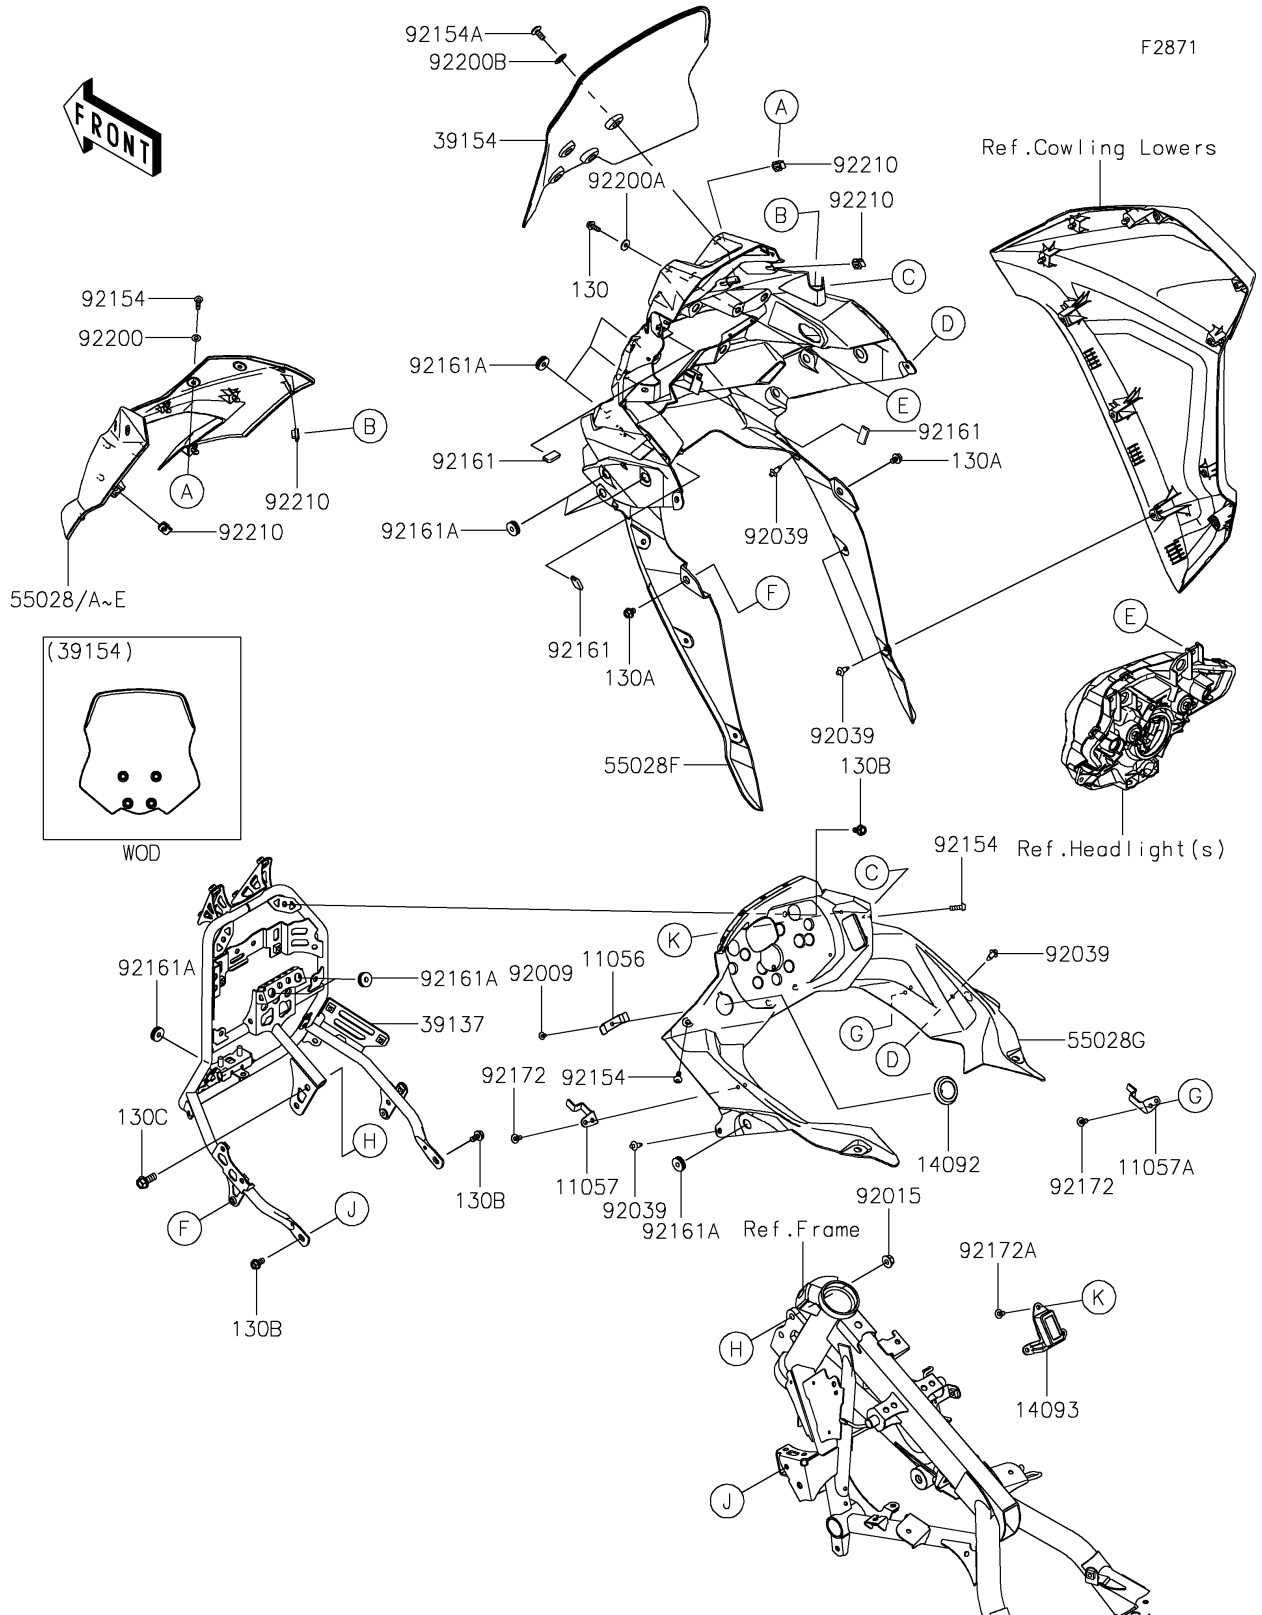

# 2018 VERSYS®-X 300 ABS PARTS DIAGRAM

Cowling

## 2018 VERSYS®-X 300 ABS PARTS LIST

### Cowling

ITEM NAME	PART NUMBER	QUANTITY
BRACKET,CAP COVER (Ref # 11056)	11056-4313	1
BRACKET,INNER COWL.,LH (Ref # 11057)	11057-0913	1
BRACKET,INNER COWL.,RH (Ref # 11057A)	11057-0914	1
BOLT-FLANGED,5X14 (Ref # 130)	130BA0514	2
BOLT-FLANGED,6X8 (Ref # 130A)	130BA0608	2
BOLT-FLANGED,6X12 (Ref # 130B)	130BB0612	4
BOLT-FLANGED,8X20 (Ref # 130C)	130CA0820	2
COVER,DC SOCKET (Ref # 14092)	14092-0214	1
COVER,FOG SW. (Ref # 14093)	14093-0565	1
STAY-COMP,METER (Ref # 39137)	39137-0680	1
WINDSHIELD (Ref # 39154)	39154-0358	1
COWLING,UPP,P.RED (Ref # 55028)	55028-0624-234	1
COWLING,UPP,M.S.BLACK (Ref # 55028D)	55028-0624-660	1
COWLING,FR (Ref # 55028F)	55028-0625	1
COWLING,UPP,INNER (Ref # 55028G)	55028-0630	1
SCREW,TAPPING,4X8 (Ref # 92009)	92009-1155	1
NUT,FLANGED,8MM (Ref # 92015)	92015-1014	2
RIVET (Ref # 92039)	92039-0707	8
BOLT,SOCKET,5X16 (Ref # 92154)	92154-0209	6
BOLT,SOCKET,6X14 (Ref # 92154A)	92154-0932	4
DAMPER,12X23 (Ref # 92161)	92161-1367	3
DAMPER,6X19X5.6 (Ref # 92161A)	92161-1911	17
SCREW,5X12 (Ref # 92172)	92172-0821	4
SCREW,5X10 (Ref # 92172A)	92172-0864	3
WASHER,NYLONE,5.3X11.5X0.5 (Ref # 92200)	92200-0006	4
WASHER,5.2X15X1.0 (Ref # 92200A)	92200-0456	2
WASHER,11.4X18X1 (Ref # 92200B)	92200-1890	4
NUT,5MM (Ref # 92210)	92210-0817	6