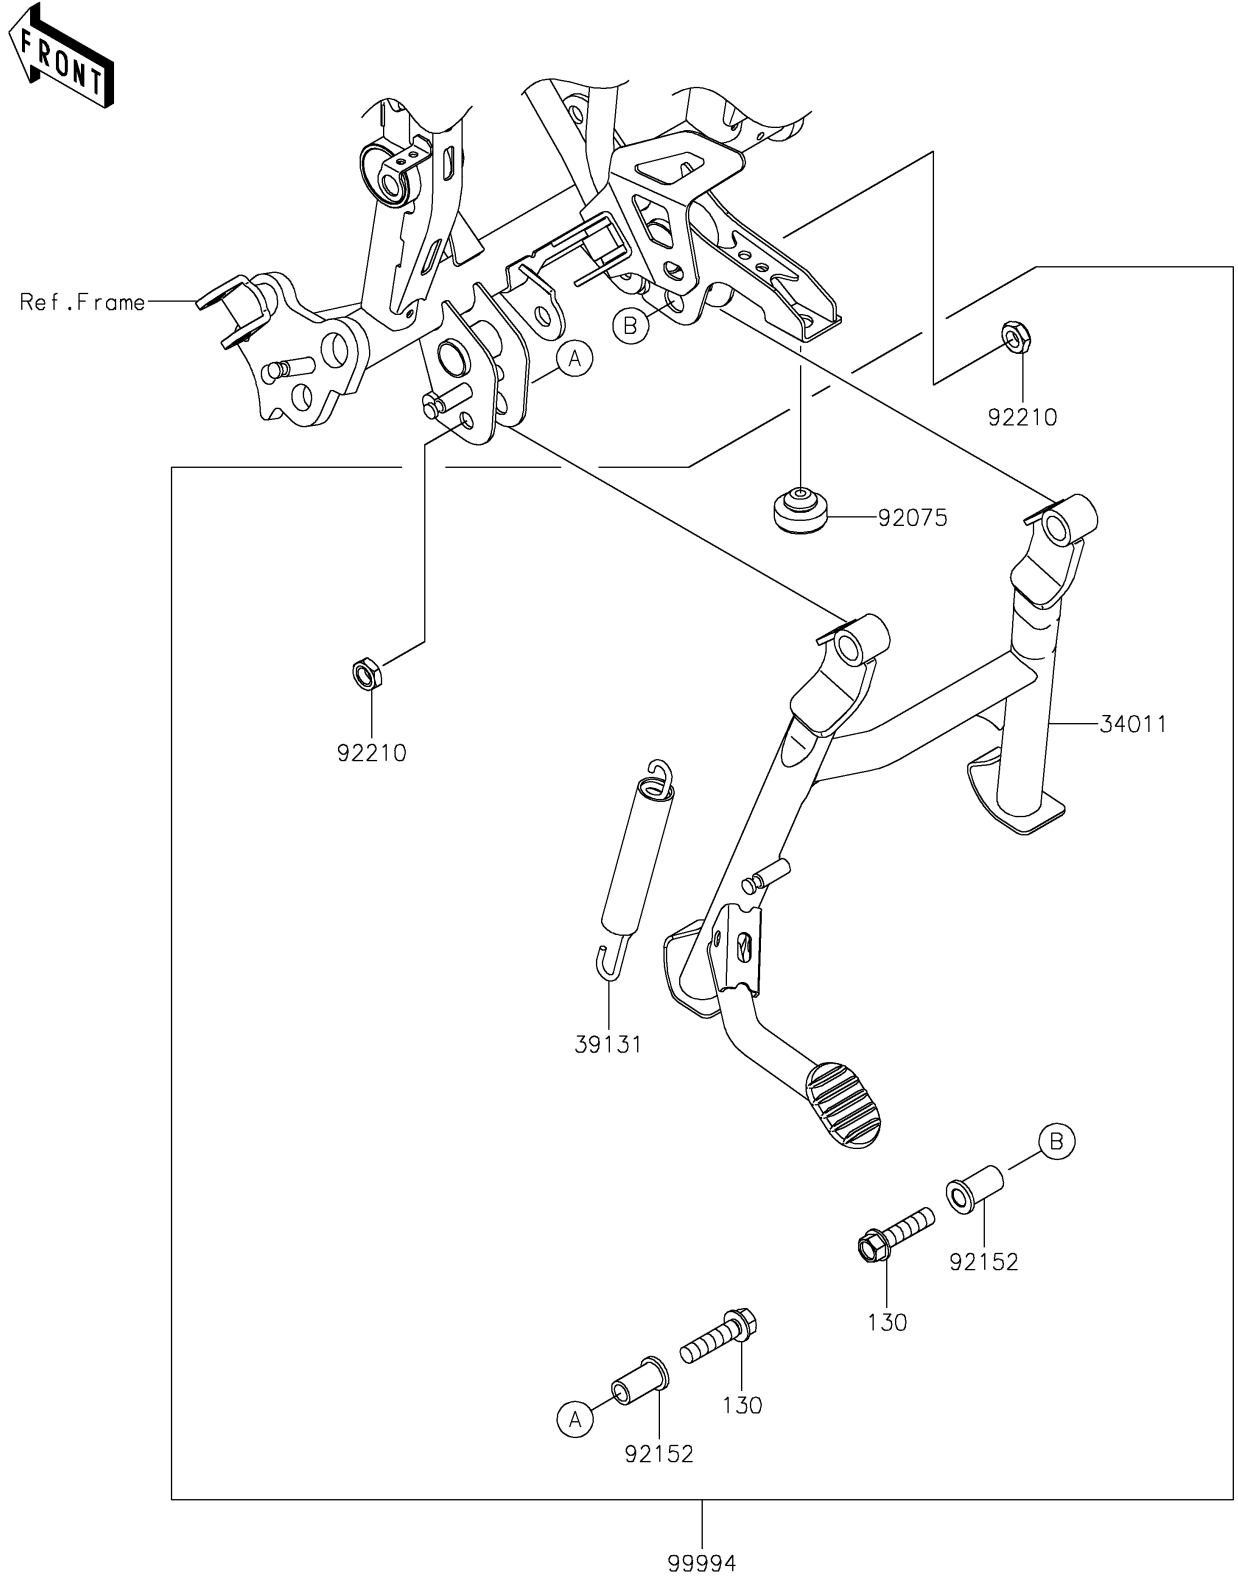

# 2019 VERSYS®-X 300 ABS PARTS DIAGRAM

Accessory(Center Stand)

F2910B

## 2019 VERSYS®-X 300 ABS PARTS LIST

Accessory(Center Stand)

ITEM NAME	PART NUMBER	QUANTITY
BOLT-FLANGED,10X40 (Ref # 130)	130CB1040	2
STAND-CENTER (Ref # 34011)	34011-0036	1
SPRING-ASSY (Ref # 39131)	39131-0001	1
DAMPER (Ref # 92075)	92075-1045	1
COLLAR,10.2X14.7X28.8 (Ref # 92152)	92152-2350	2
NUT,LOCK,10MM (Ref # 92210)	92210-0784	2
KIT-ACCESSORY,CENTER STAND (Ref # 99994)	99994-0995	1