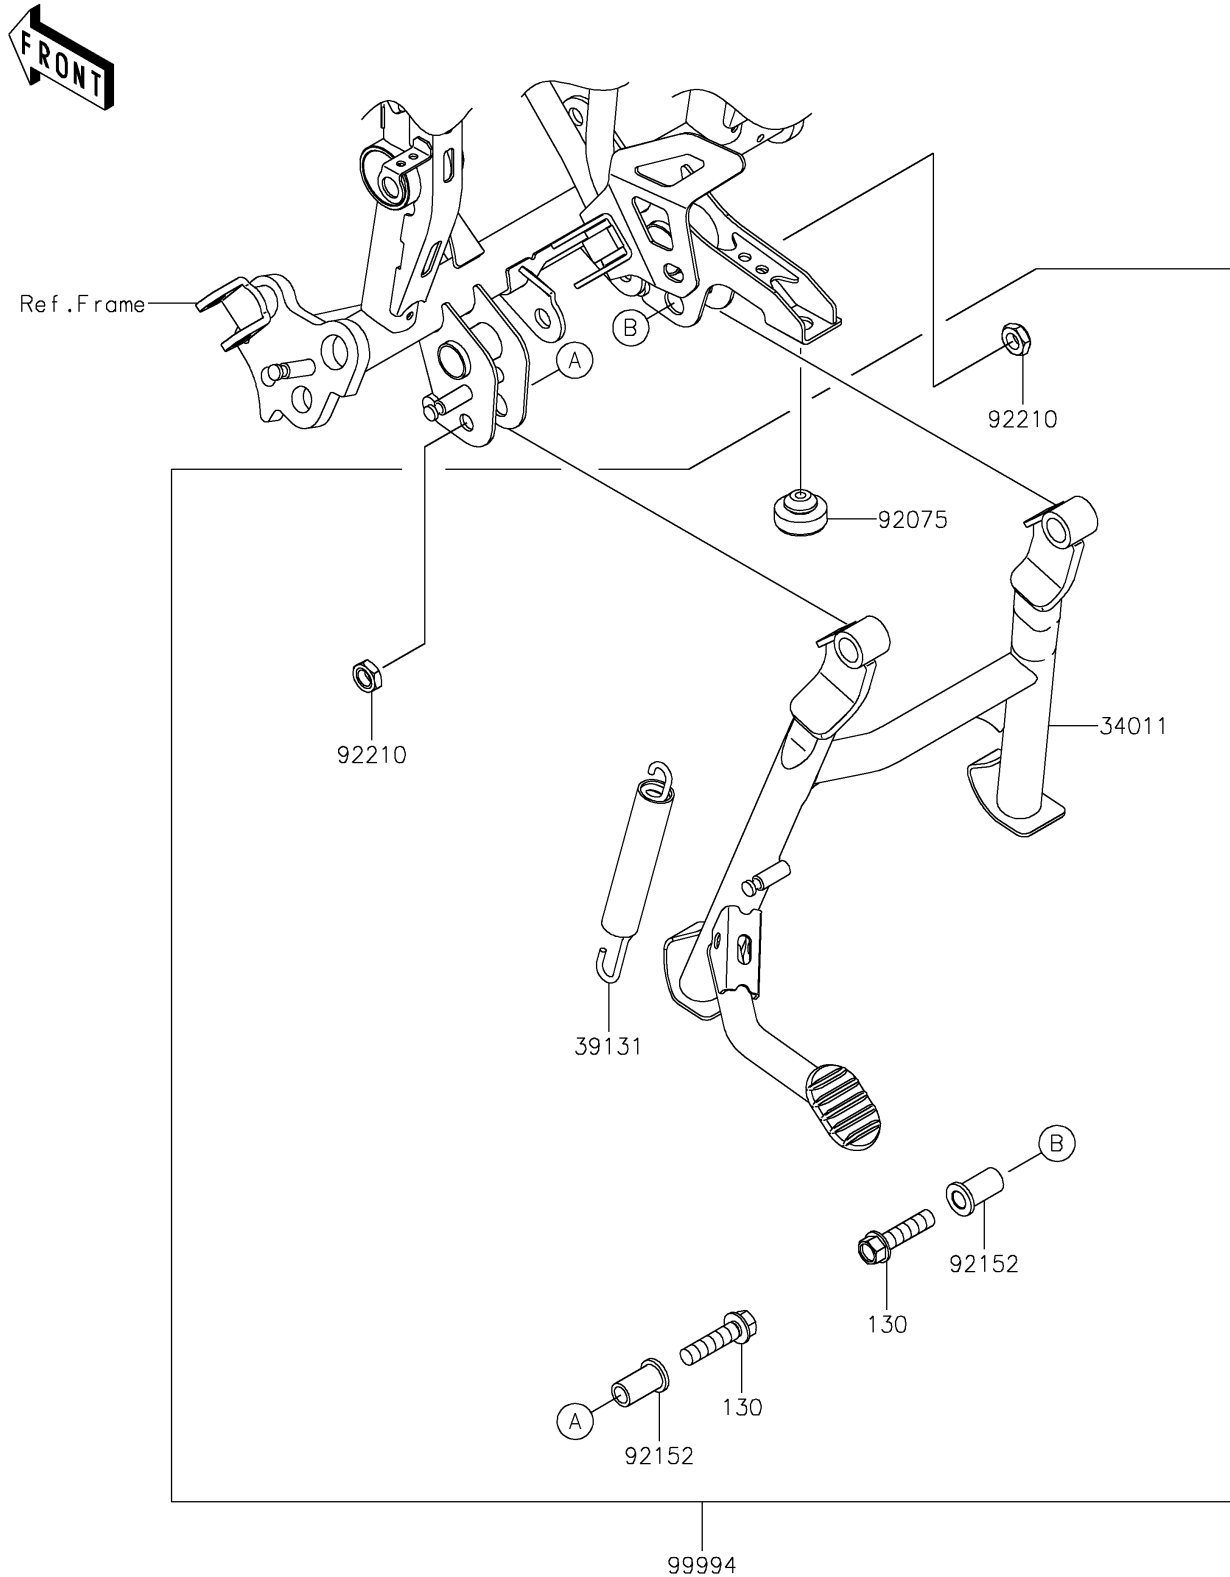

2020 Versys-X 300 ABS PARTS DIAGRAM

Accessory(Center Stand)

F2910B

2020 Versys-X 300 ABS PARTS LIST

Accessory(Center Stand)

ITEM NAME	PART NUMBER	QUANTITY
BOLT-FLANGED,10X40 (Ref # 130)	130CB1040	2
STAND-CENTER (Ref # 34011)	34011-0036	1
SPRING-ASSY (Ref # 39131)	39131-0001	1
DAMPER (Ref # 92075)	92075-1045	1
COLLAR,10.2X14.7X28.8 (Ref # 92152)	92152-2350	2
NUT,LOCK,10MM (Ref # 92210)	92210-0784	2
KIT-ACCESSORY,CENTER STAND (Ref # 99994)	99994-0995	1