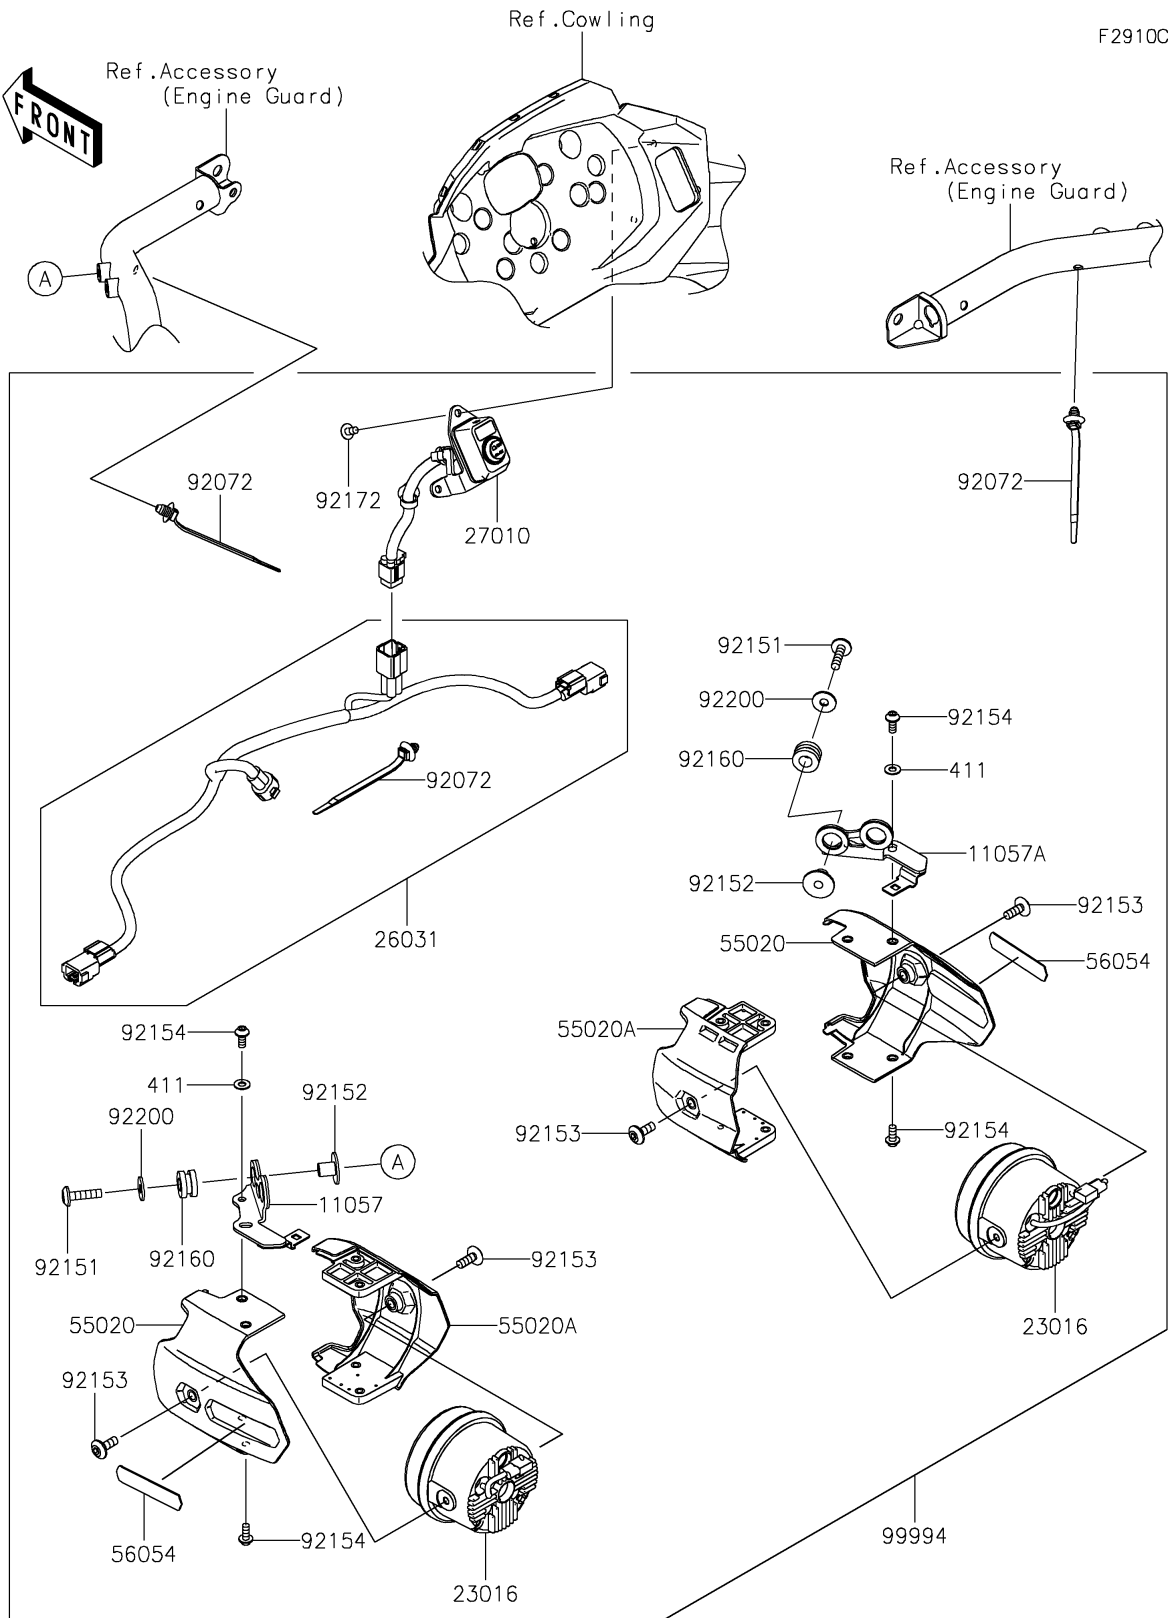

# 2020 Versys-X 300 ABS PARTS DIAGRAM

Accessory(Fog Lamp)

## 2020 Versys-X 300 ABS PARTS LIST

### Accessory(Fog Lamp)

ITEM NAME	PART NUMBER	QUANTITY
BRACKET,SUBLAMP,LH (Ref # 11057)	11057-0624	1
BRACKET,SUBLAMP,RH (Ref # 11057A)	11057-0625	1
LAMP-ASSY,LED,FOG,PIAA (Ref # 23016)	23016-0599	2
HARNESS,FOG LAMP (Ref # 26031)	26031-2337	1
SWITCH,FOG LAMP (Ref # 27010)	27010-0850	1
WASHER-PLAIN,5MM (Ref # 411)	411AB0500	4
GUARD,OUTER (Ref # 55020)	55020-1825	2
GUARD,INNER (Ref # 55020A)	55020-1826	2
MARK,FOG LAMP,KAWASAKI (Ref # 56054)	56054-1695	2
BAND,OS170-FT7(BLACK) (Ref # 92072)	92072-1414	6
BOLT,SOCKET,6X25 (Ref # 92151)	92151-1611	4
COLLAR,6.5X10X13.6 (Ref # 92152)	92152-2204	4
BOLT,SOCKET,6X16 (Ref # 92153)	92153-1526	4
BOLT,SOCKET,5X12 (Ref # 92154)	92154-0917	8
DAMPER,10X20X12 (Ref # 92160)	92160-1167	4
SCREW,5X10 (Ref # 92172)	92172-0864	3
WASHER,6.5X18X1.6 (Ref # 92200)	92200-0766	4
KIT-ACCESSORY,FOG LAMP (Ref # 99994)	99994-0996	1