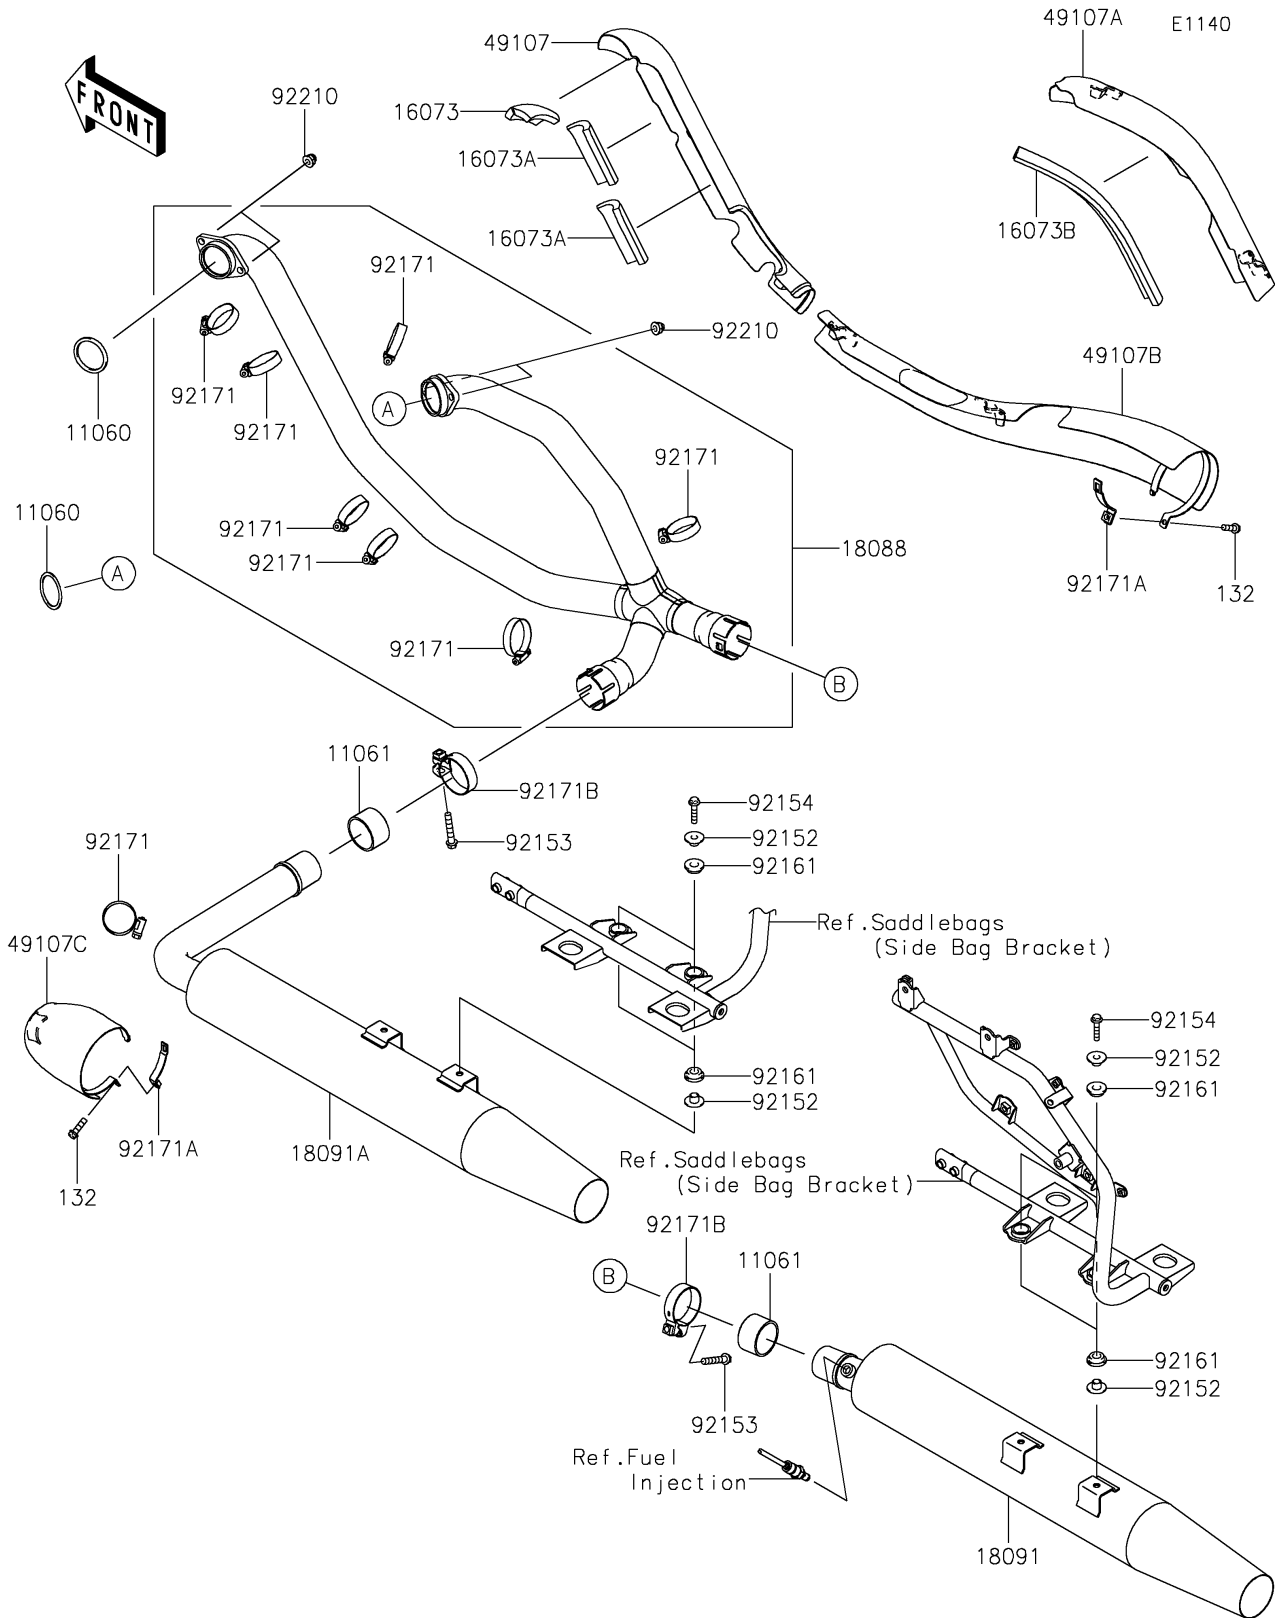

2018 VULCAN® 1700 VOYAGER® ABS PARTS DIAGRAM

Muffler(s)

2018 VULCAN® 1700 VOYAGER® ABS PARTS LIST

Muffler(s)

ITEM NAME	PART NUMBER	QUANTITY
GASKET,EXHAUST PIPE (Ref # 11060)	11060-1119	2
GASKET,MUFFLER CONNECTING (Ref # 11061)	11061-0240	2
BOLT-FLANGED-SMALL,6X20 (Ref # 132)	132BC0620	2
INSULATOR (Ref # 16073)	16073-0125	1
INSULATOR (Ref # 16073A)	16073-0126	2
INSULATOR (Ref # 16073B)	16073-0128	1
PIPE-EXHAUST (Ref # 18088)	18088-0414	1
BODY-COMP-MUFFLER,RH (Ref # 18091)	18091-0938	1
BODY-COMP-MUFFLER,LH (Ref # 18091A)	18091-0955	1
COVER-EXHAUST PIPE,FR-F (Ref # 49107)	49107-0166	1
COVER-EXHAUST PIPE,RR (Ref # 49107A)	49107-0167	1
COVER-EXHAUST PIPE,FR-R (Ref # 49107B)	49107-0168	1
COVER-EXHAUST PIPE,LH (Ref # 49107C)	49107-0169	1
COLLAR,8.8X12X10.6 (Ref # 92152)	92152-0082	8
BOLT,8X45 (Ref # 92153)	92153-0702	2
BOLT,FLANGED,8X32 (Ref # 92154)	92154-0136	4
DAMPER (Ref # 92161)	92161-0135	8
CLAMP (Ref # 92171)	92171-0072	8
CLAMP (Ref # 92171A)	92171-0294	2
CLAMP (Ref # 92171B)	92171-0358	2
NUT,CAP,8MM (Ref # 92210)	92210-1132	4