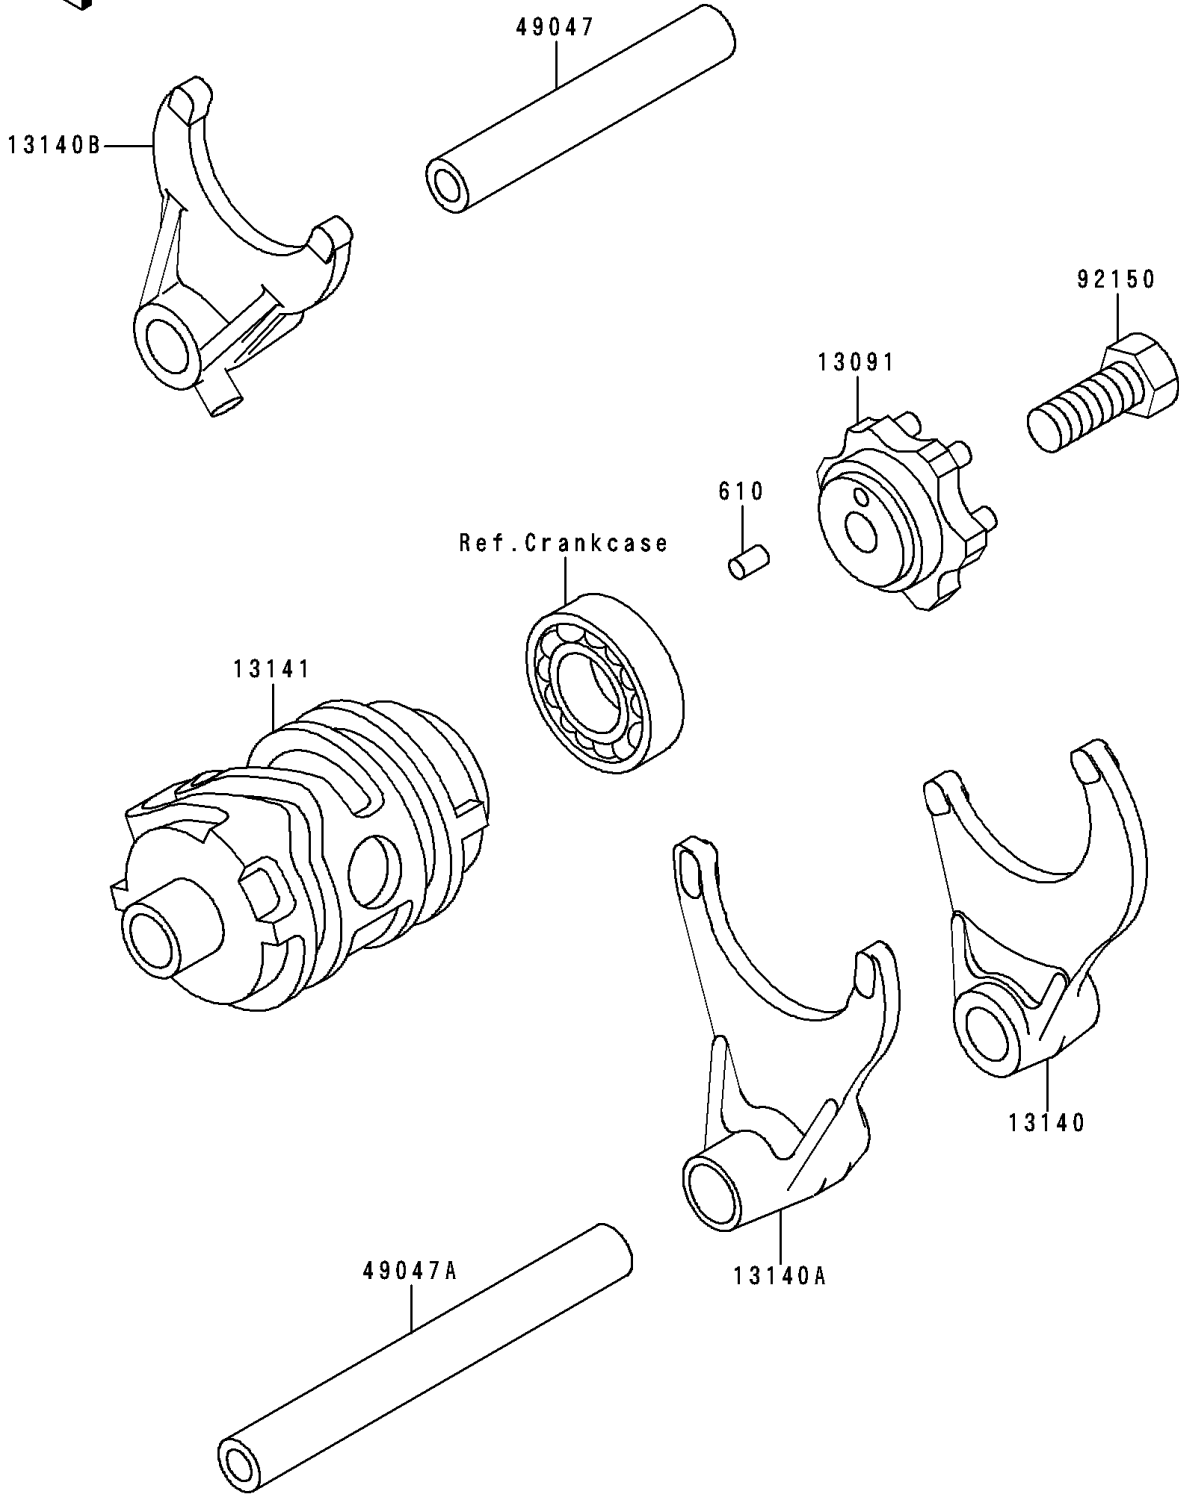

1994 KX250 PARTS DIAGRAM

Gear Change Drum/Shift Fork(s)

E1362

1994 KX250 PARTS LIST

Gear Change Drum/Shift Fork(s)

ITEM NAME	PART NUMBER	QUANTITY
ROLLER,4X8 (Ref # 610)	610A0408	1
HOLDER,CHANGE DRUM (Ref # 13091)	13091-1555	1
FORK-SHIFT (Ref # 13140)	13140-1204	1
FORK-SHIFT,2ND&3RD (Ref # 13140A)	13140-1205	1
FORK-SHIFT,4TH&TOP (Ref # 13140B)	13140-1225	1
DRUM-CHANGE (Ref # 13141)	13141-1174	1
ROD-SHIFT,5.9X10X64.5 (Ref # 49047)	49047-1063	1
ROD-SHIFT,5.9X10X90 (Ref # 49047A)	49047-1080	1
BOLT,8X18 (Ref # 92150)	92150-1490	1