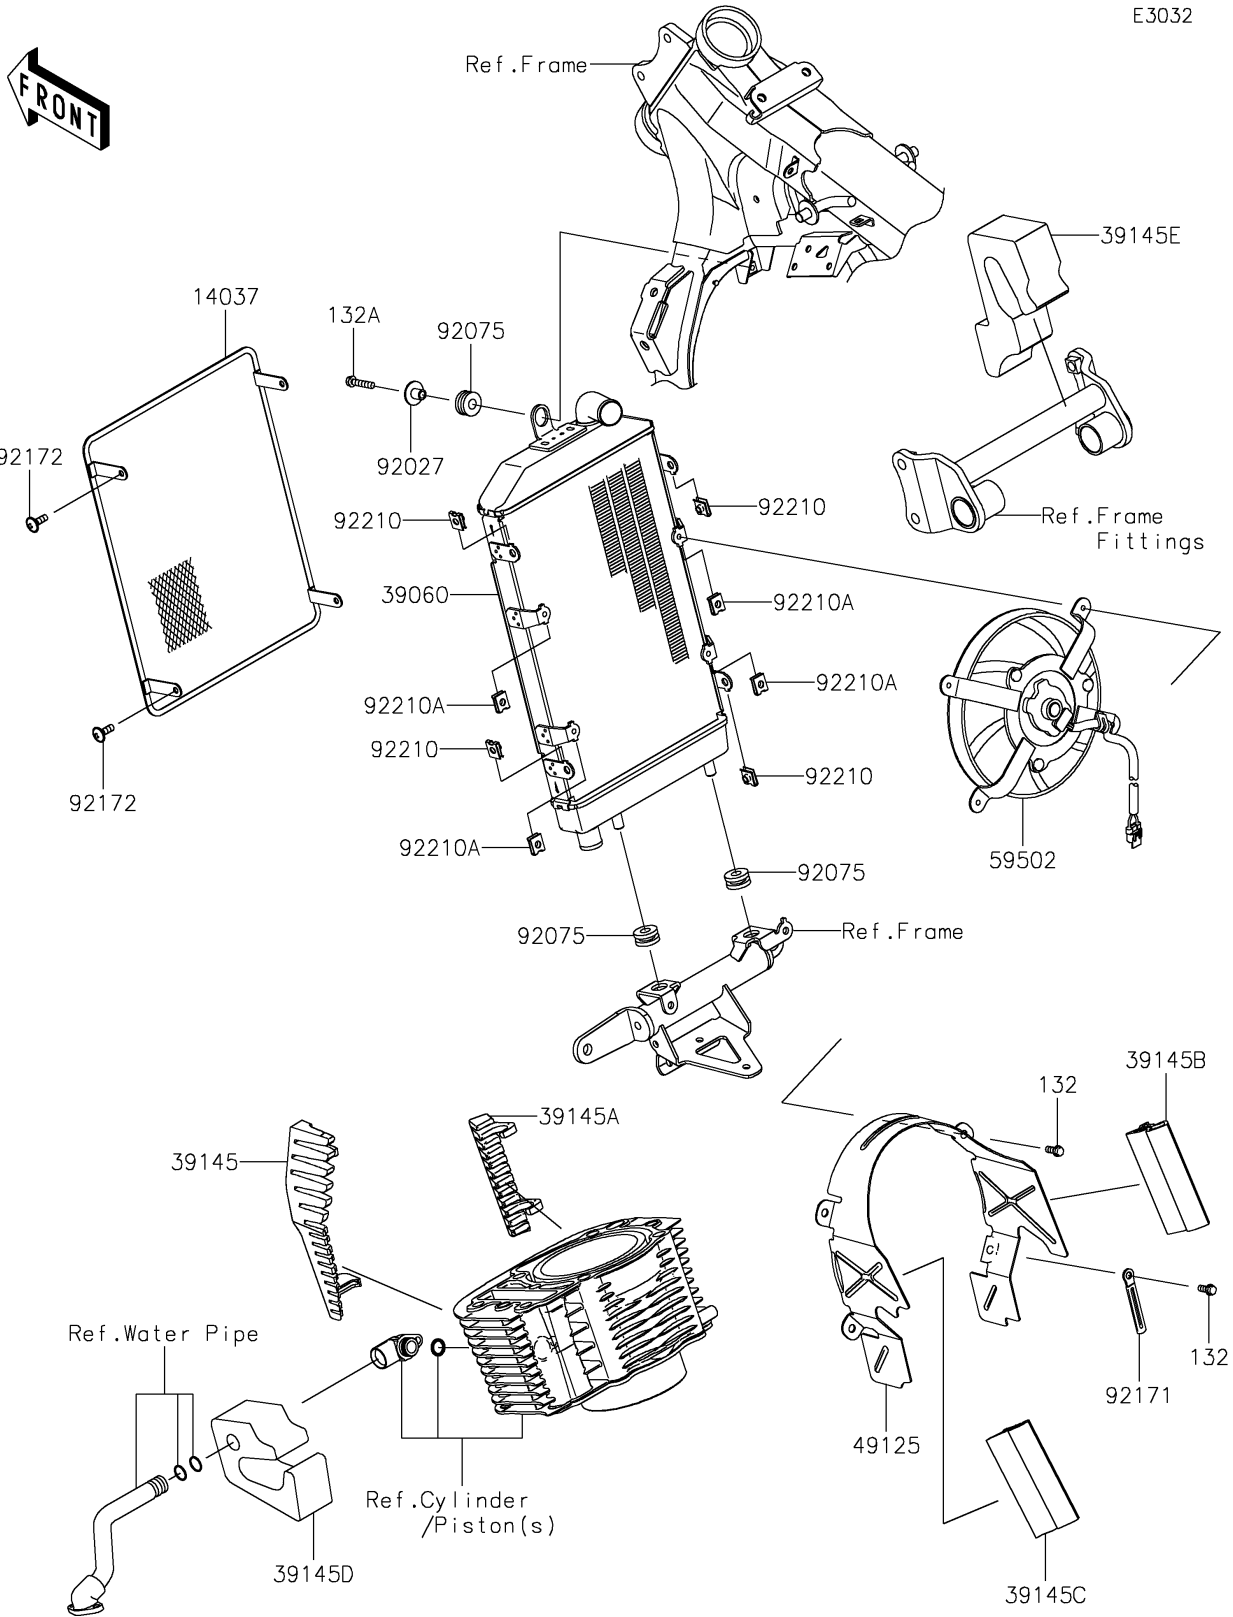

2019 VULCAN® 1700 VOYAGER® ABS PARTS DIAGRAM

Radiator

E3032

2019 VULCAN® 1700 VOYAGER® ABS PARTS LIST

Radiator

ITEM NAME	PART NUMBER	QUANTITY
BOLT-FLANGED-SMALL,6X14 (Ref # 132)	132BB0614	4
BOLT-FLANGED-SMALL,6X20 (Ref # 132A)	132BB0620	1
SCREEN,INNER (Ref # 14037)	14037-0014	1
RADIATOR (Ref # 39060)	39060-0706	1
TRIM-SEAL,HEAD LH (Ref # 39145)	39145-0704	1
TRIM-SEAL,HEAD RH (Ref # 39145A)	39145-0705	1
TRIM-SEAL,SHROUD RH (Ref # 39145B)	39145-0706	1
TRIM-SEAL,SHROUD LH (Ref # 39145C)	39145-0707	1
TRIM-SEAL,SHROUD LH,LWR (Ref # 39145D)	39145-0708	1
TRIM-SEAL,SHROUD RH,LWR (Ref # 39145E)	39145-0709	1
SHROUD (Ref # 49125)	49125-0567	1
FAN-ASSY (Ref # 59502)	59502-0040	1
COLLAR,L=13.1,BLACK (Ref # 92027)	92027-1450	1
DAMPER,10X24X12 (Ref # 92075)	92075-1690	3
CLAMP (Ref # 92171)	92171-0791	1
SCREW,6X14 (Ref # 92172)	92172-0004	4
NUT (Ref # 92210)	92210-1125	4
NUT (Ref # 92210A)	92210-1323	4