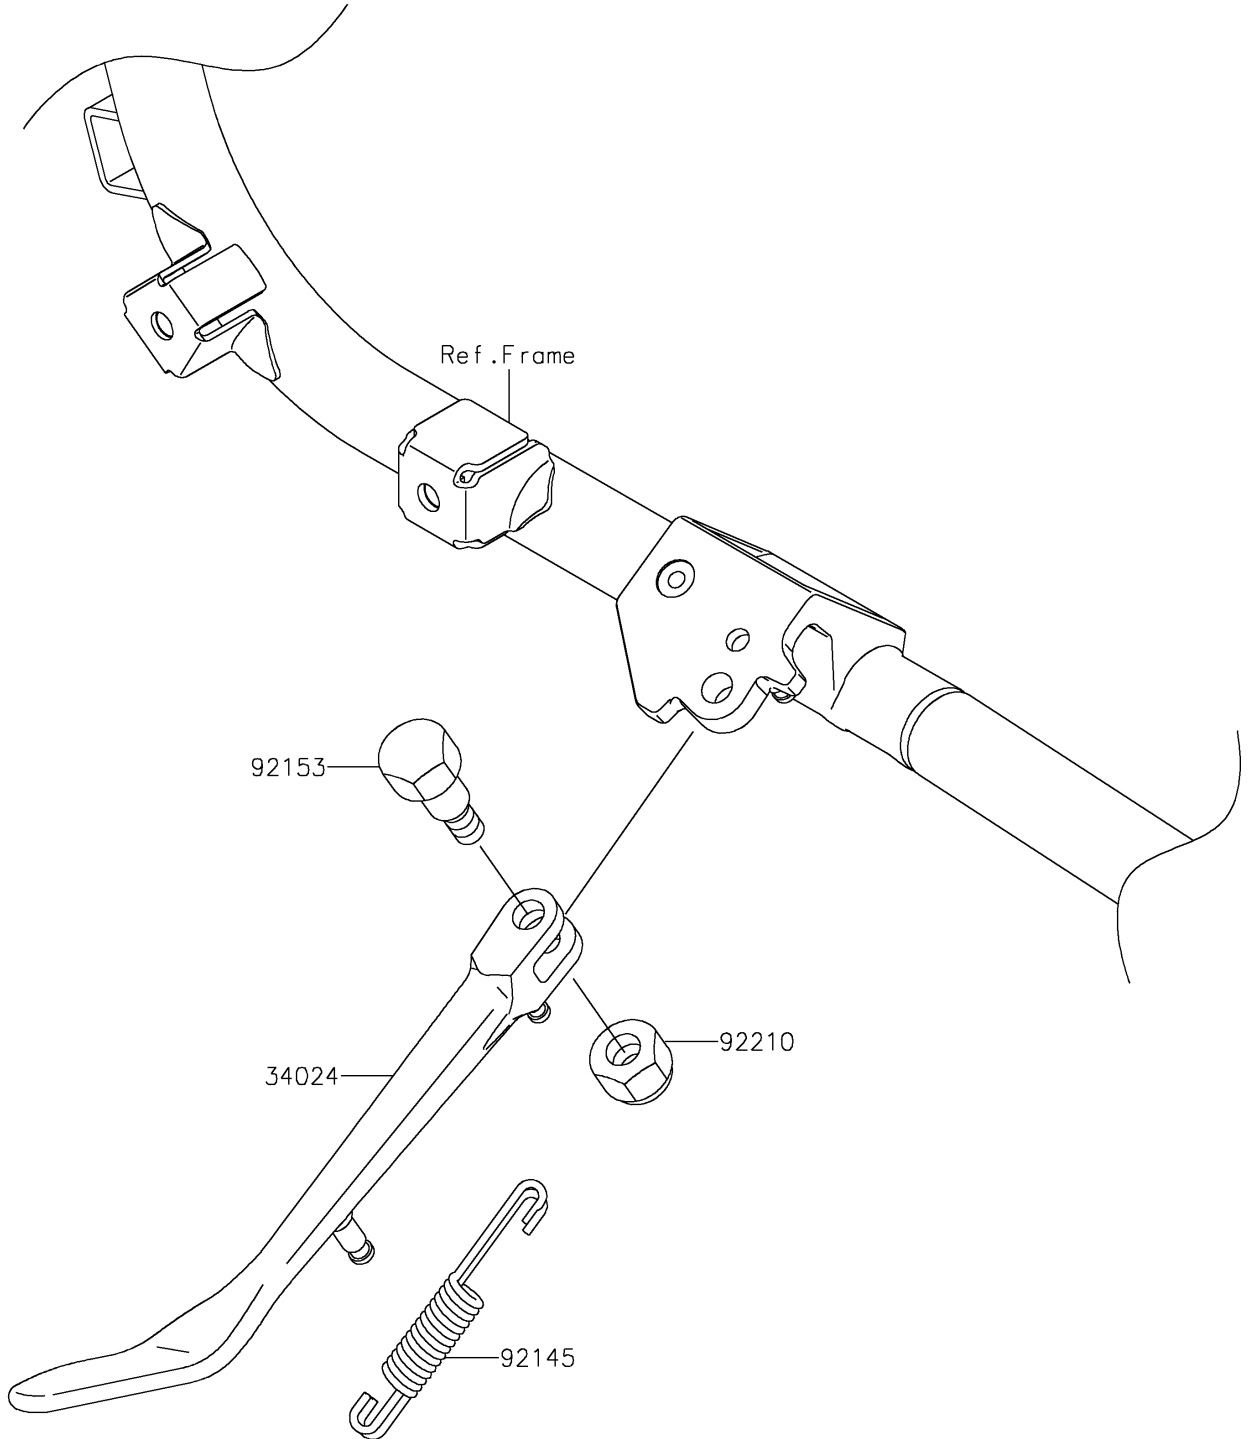

# 2019 VULCAN® 1700 VOYAGER® ABS PARTS DIAGRAM

Stand(s)

F2190

## 2019 VULCAN® 1700 VOYAGER® ABS PARTS LIST

Stand(s)

ITEM NAME	PART NUMBER	QUANTITY
STAND-SIDE (Ref # 34024)	34024-0014	1
SPRING,SIDE STAND (Ref # 92145)	92145-0687	1
BOLT,SIDE STAND,10MM (Ref # 92153)	92153-1416	1
NUT,LOCK,10MM (Ref # 92210)	92210-0784	1