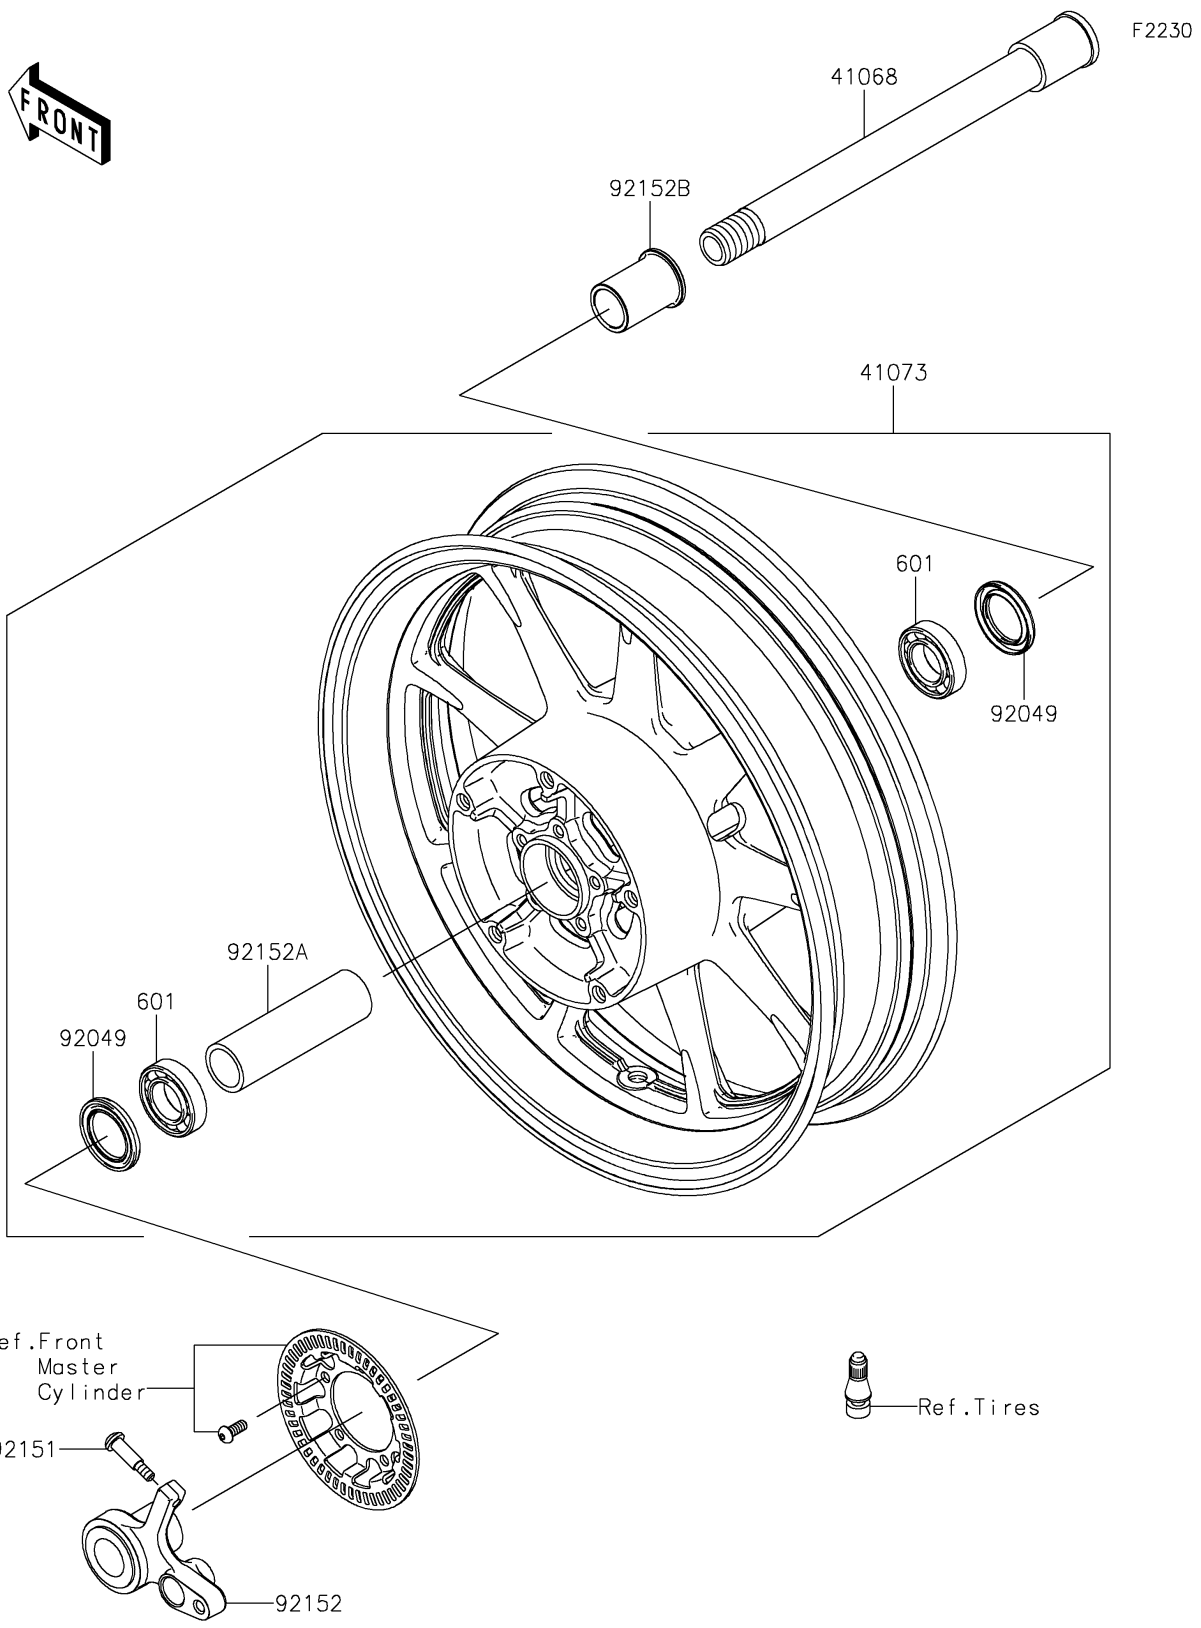

# 2018 VULCAN® 1700 VOYAGER® ABS PARTS DIAGRAM

Front Wheel

## 2018 VULCAN® 1700 VOYAGER® ABS PARTS LIST

### Front Wheel

ITEM NAME	PART NUMBER	QUANTITY
AXLE,FR (Ref # 41068)	41068-0600	1
WHEEL-ASSY,FR,BLACK (Ref # 41073)	41073-0149-18	1
BEARING-BALL,#6005UU (Ref # 601)	601B6005UU	2
SEAL-OIL,BJN-C2 32X47X5 (Ref # 92049)	92049-0050	2
BOLT,L=32 (Ref # 92151)	92151-1796	1
COLLAR,FR HUB,LH (Ref # 92152)	92152-0699	1
COLLAR,FR HUB,L=109 (Ref # 92152A)	92152-1308	1
COLLAR,FR HUB,L=46.5 (Ref # 92152B)	92152-1492	1