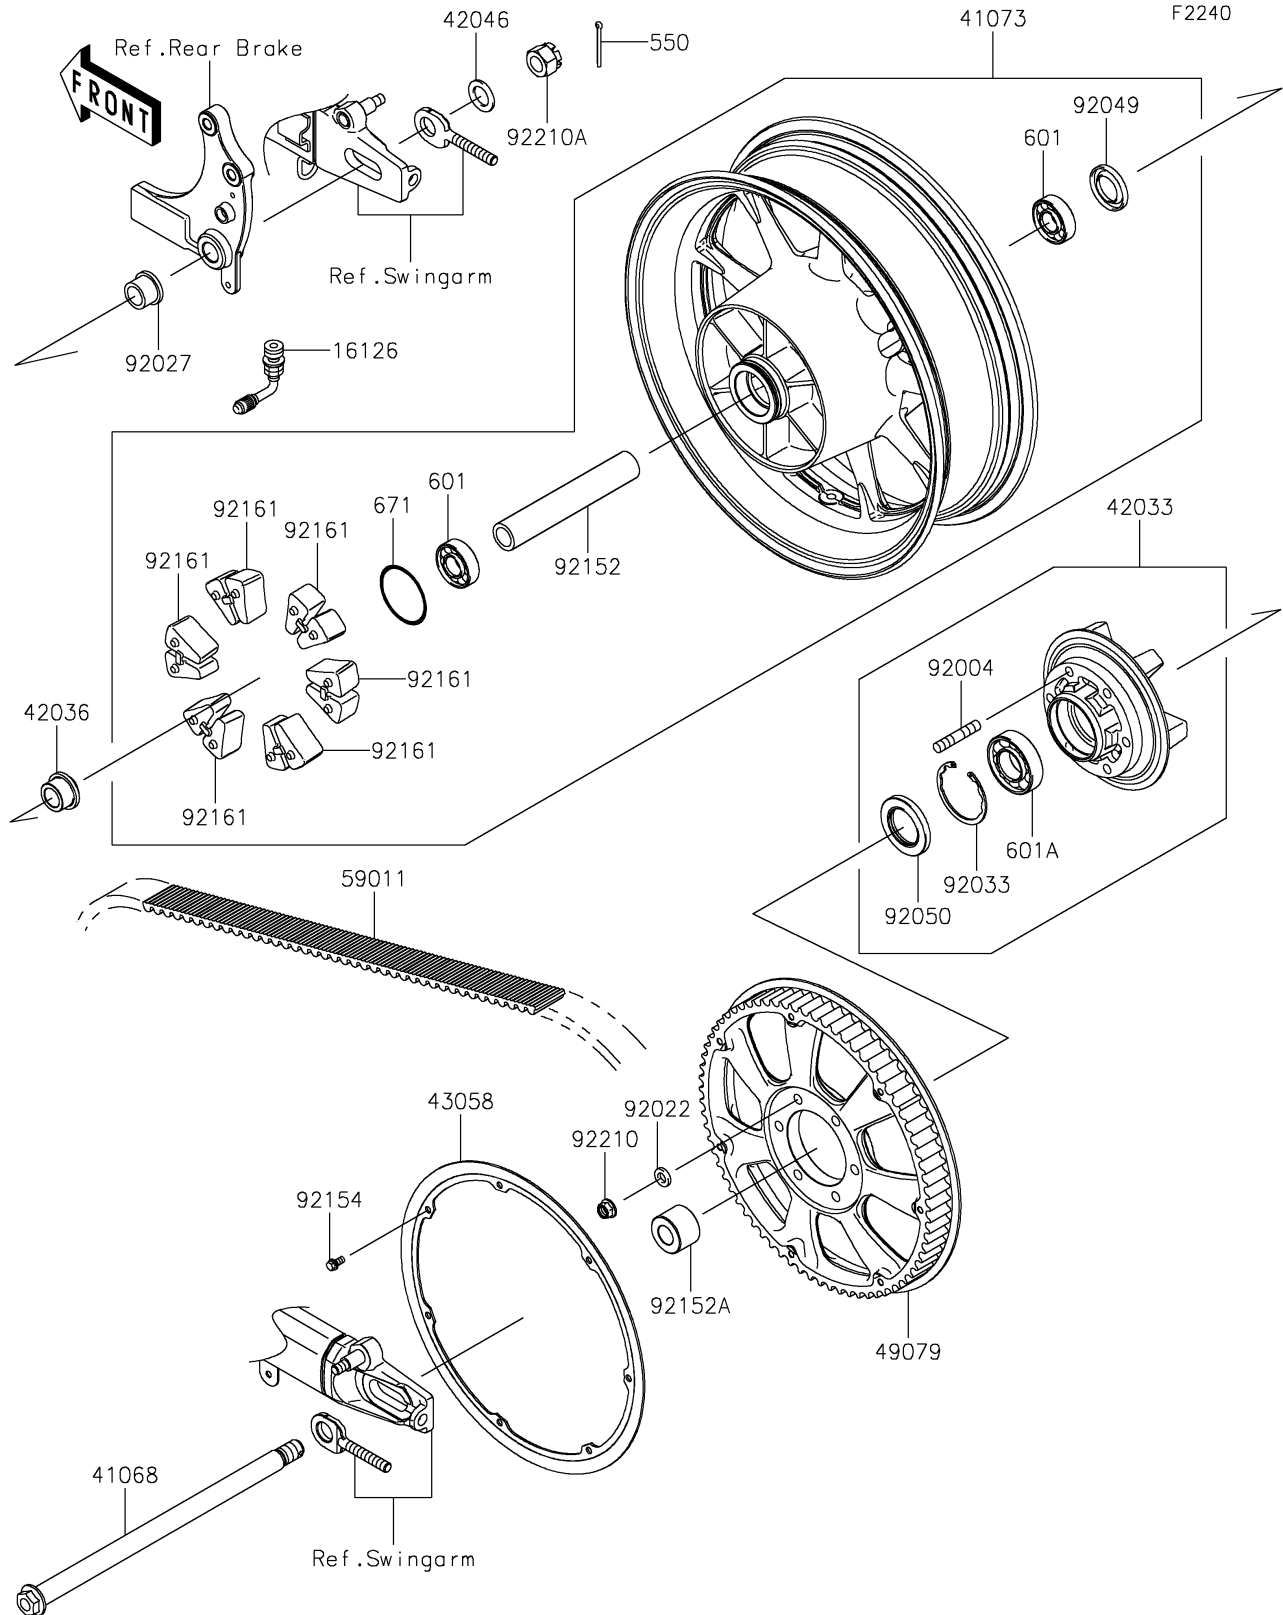

2019 VULCAN® 1700 VOYAGER® ABS PARTS DIAGRAM

Rear Wheel/Chain

2019 VULCAN® 1700 VOYAGER® ABS PARTS LIST

Rear Wheel/Chain

ITEM NAME	PART NUMBER	QUANTITY
VALVE (Ref # 16126)	16126-1365	1
AXLE,RR,20X362.5 (Ref # 41068)	41068-0598	1
WHEEL-ASSY,RR,BLACK (Ref # 41073)	41073-0667-18	1
COUPLING-ASSY,RR HUB (Ref # 42033)	42033-0031	1
SLEEVE,RR HUB COUPLING (Ref # 42036)	42036-0060	1
WASHER,21X33X2.6 (Ref # 42046)	42046-003	1
RING,PULLEY (Ref # 43058)	43058-0033	1
PULLEY-BELT (Ref # 49079)	49079-0018	1
PIN-COTTER,4.0X40 (Ref # 550)	550AA4040	1
BELT,DRIVE,139T (Ref # 59011)	59011-0029	1
BEARING-BALL,6204UUC3 (Ref # 601)	601B6204UU	2
BEARING-BALL,#6206UUC3 (Ref # 601A)	601B6206UU	1
O RING,60MM (Ref # 671)	671B2560	1
STUD,10X35 (Ref # 92004)	92004-0016	6
WASHER,10.5X19X3.2 (Ref # 92022)	92022-1820	6
COLLAR,RR AXLE,L=21.5 (Ref # 92027)	92027-1902	1
RING-SNAP,62MM (Ref # 92033)	92033-1044	1
SEAL-OIL,BJN28475 (Ref # 92049)	92049-1056	1
SEAL-OIL,AJN40627 (Ref # 92050)	92050-027	1
COLLAR,RR HUB,L=172 (Ref # 92152)	92152-0640	1
COLLAR,RR AXLE,LH,L=28 (Ref # 92152A)	92152-0641	1
BOLT,FLANGED,6X12 (Ref # 92154)	92154-0346	7
DAMPER,SHOCK,RR HUB (Ref # 92161)	92161-0576	6
NUT,LOCK,FLANGED,10MM (Ref # 92210)	92210-0276	6
NUT,CASTLE,18MM (Ref # 92210A)	92210-1134	1