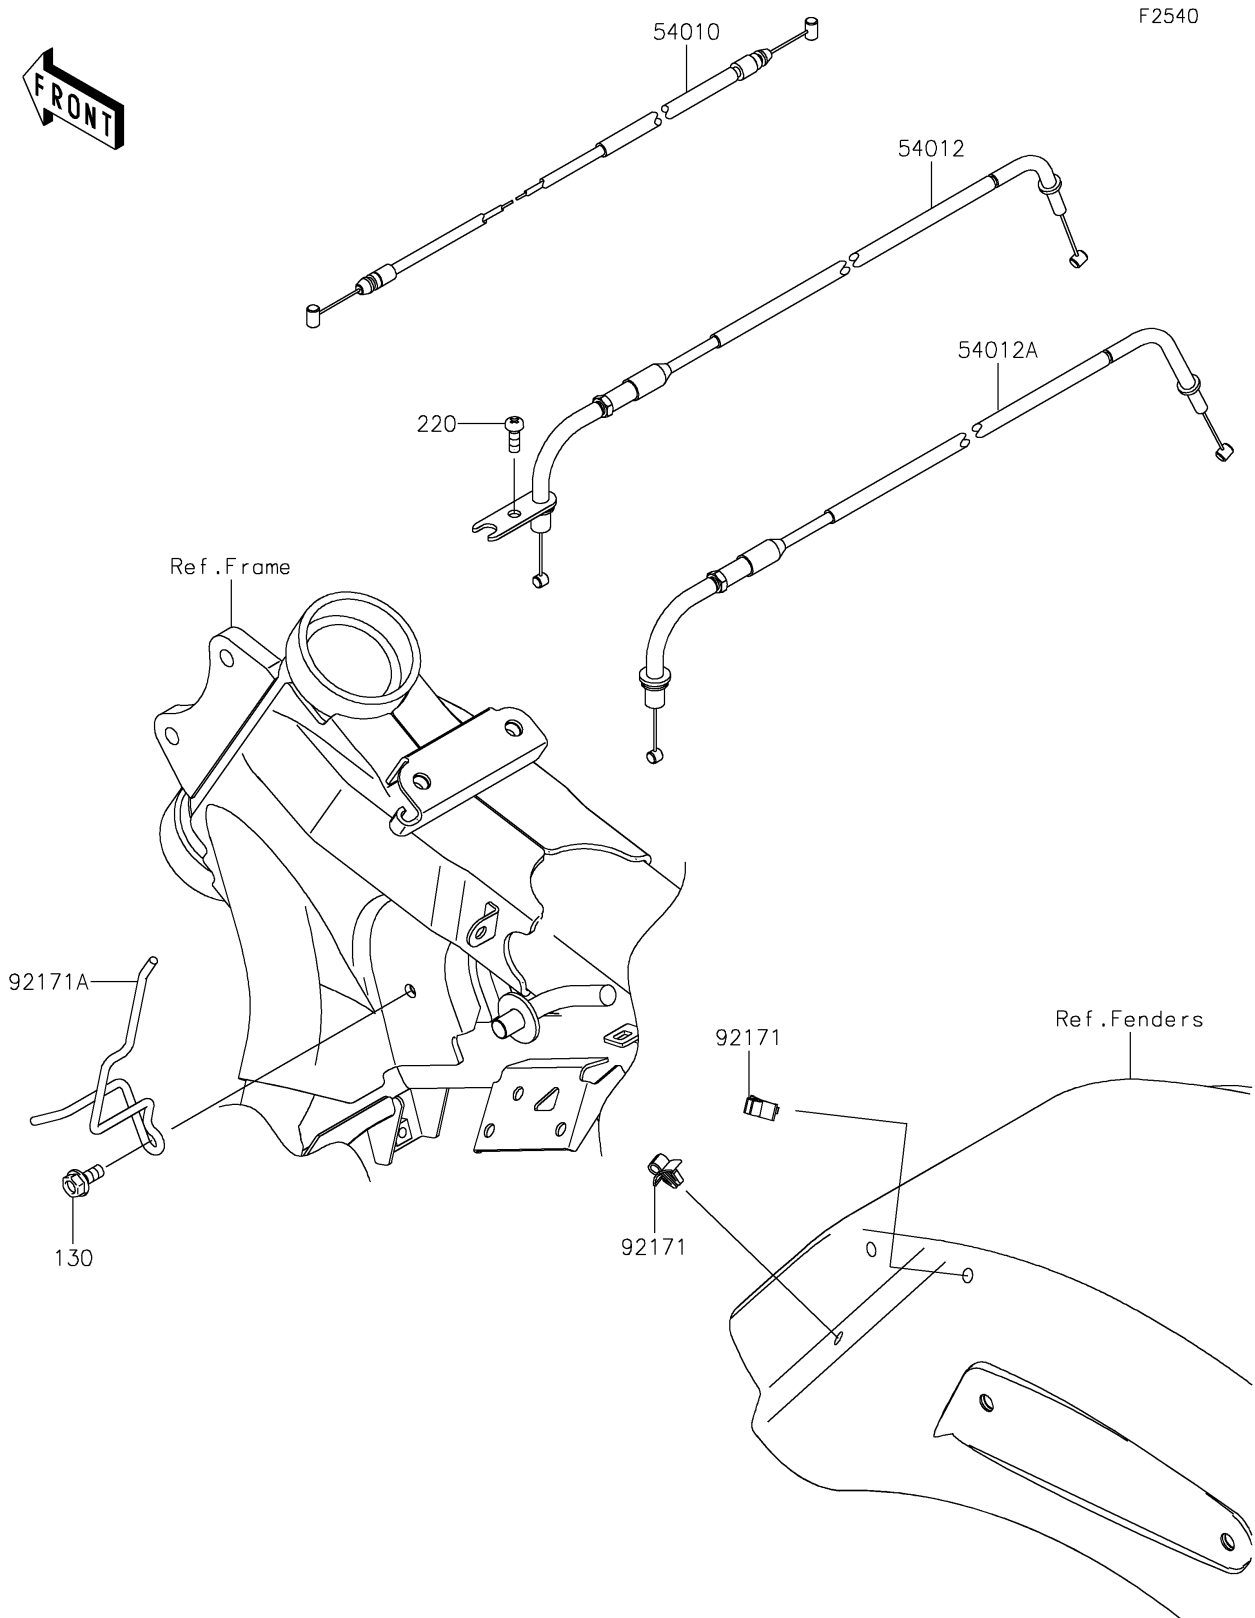

# 2019 VULCAN® 1700 VOYAGER® ABS PARTS DIAGRAM

Cables

F2540

## 2019 VULCAN® 1700 VOYAGER® ABS PARTS LIST

### Cables

ITEM NAME	PART NUMBER	QUANTITY
BOLT-FLANGED,6X14 (Ref # 130)	130BB0614	1
SCREW-PAN-CROS,5X14 (Ref # 220)	220AB0514	1
CABLE,SEAT LOCK (Ref # 54010)	54010-0092	1
CABLE-THROTTLE,OPENING (Ref # 54012)	54012-0282	1
CABLE-THROTTLE,CLOSING (Ref # 54012A)	54012-0283	1
CLAMP,SEAT LOCK CABLE (Ref # 92171)	92171-0328	2
CLAMP,CABLE (Ref # 92171A)	92171-1838	1