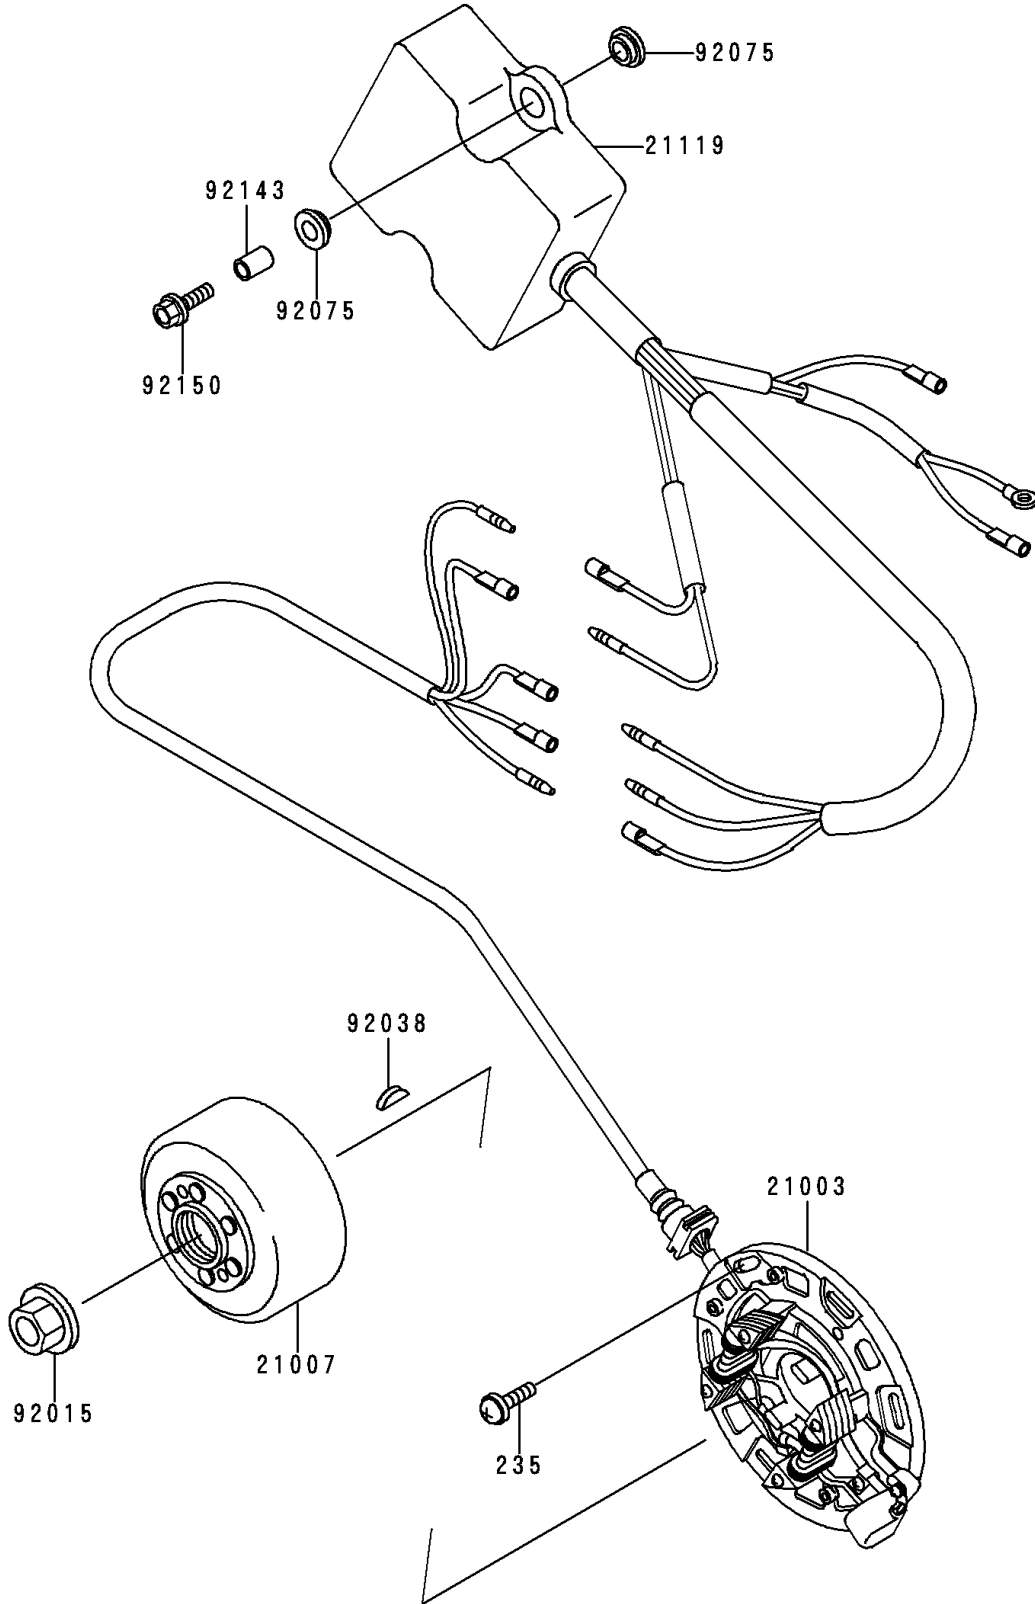

1994 KX250 PARTS DIAGRAM

Generator

E1810

1994 KX250 PARTS LIST

Generator

ITEM NAME	PART NUMBER	QUANTITY
SCREW-PAN-WP-CROS (Ref # 235)	235B0616	3
STATOR (Ref # 21003)	21003-1264	1
ROTOR,MAGNETO (Ref # 21007)	21007-1234	1
IGNITER (Ref # 21119)	21119-1393	1
NUT,FLANGED,12MM (Ref # 92015)	92015-1156	1
KEY,WOODRUFF (Ref # 92038)	92038-001	1
DAMPER,8MM (Ref # 92075)	92075-1138	4
COLLAR,6X8.5X13 (Ref # 92143)	92143-3715	2
BOLT,FLANGED,6X25 (Ref # 92150)	92150-1507	2