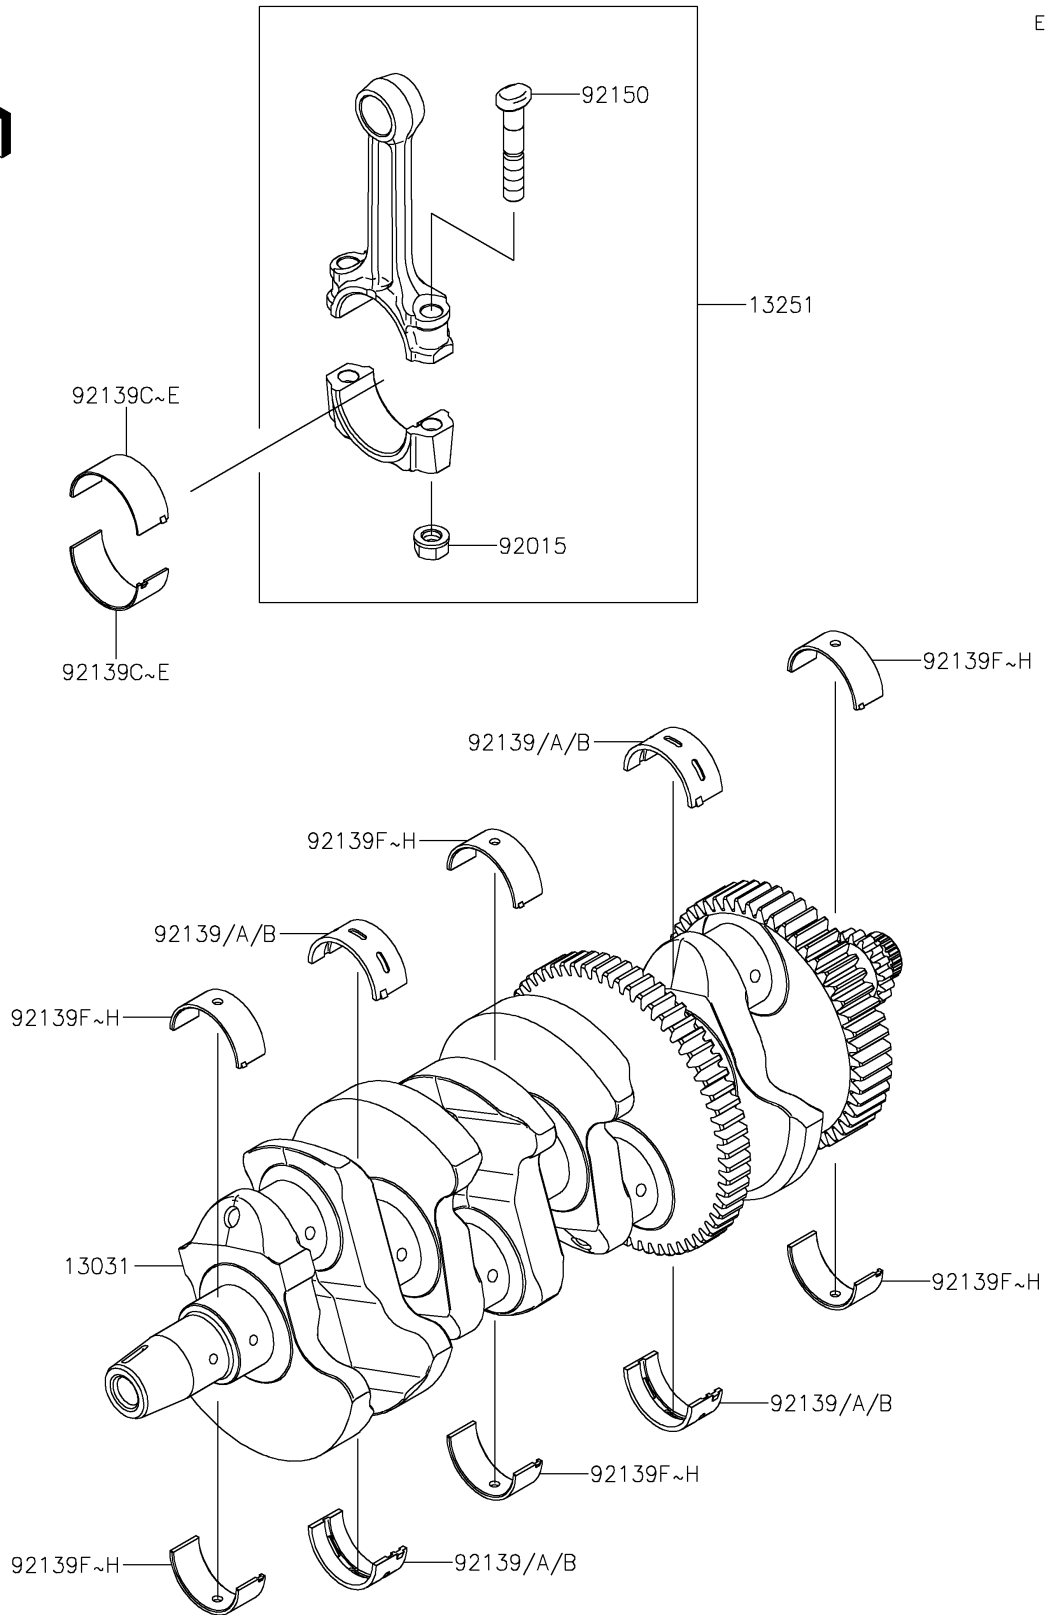

# 2019 Z900RS CAFE PARTS DIAGRAM

Crankshaft

E1321

## 2019 Z900RS CAFE PARTS LIST

### Crankshaft

ITEM NAME	PART NUMBER	QUANTITY
CRANKSHAFT-COMP (Ref # 13031)	13031-0710	1
ROD-ASSY-CONNECTING,II (Ref # 13251)	13251-0726-II	4
NUT,FLANGED,8MM (Ref # 92015)	92015-1311	8
BUSHING,CRANK #2&#4,BLUE (Ref # 92139)	92139-0032	AR
BUSHING,CRANK #2&#4,BLACK (Ref # 92139A)	92139-0033	4
BUSHING,CRANK #2&#4,BROWN (Ref # 92139B)	92139-0034	AR
BUSHING,CRANK PIN,BLUE (Ref # 92139C)	92139-0122	AR
BUSHING,CRANK PIN,BLACK (Ref # 92139D)	92139-0123	8
BUSHING,CRANK PIN,BROWN (Ref # 92139E)	92139-0124	AR
BUSHING,CRANK,#1&#3&#5,BLUE (Ref # 92139F)	92139-0217	AR
BUSHING,CRANK,#1&#3&#5,BLACK (Ref # 92139G)	92139-0218	6
BUSHING,CRANK,#1&#3&#5,BROWN (Ref # 92139H)	92139-0219	AR
BOLT,CONNECTING ROD,8MM (Ref # 92150)	92150-1216	8