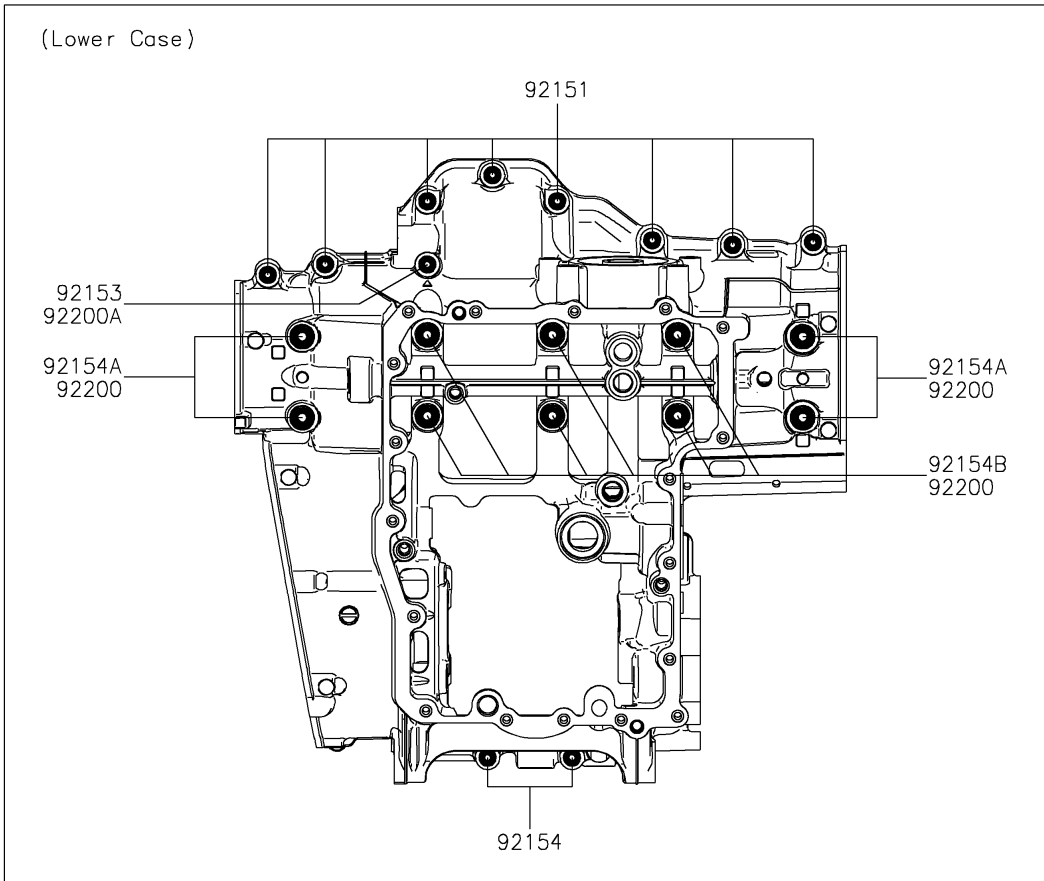

2019 Z900RS CAFE PARTS DIAGRAM

Crankcase Bolt Pattern

E1412

2019 Z900RS CAFE PARTS LIST

Crankcase Bolt Pattern

ITEM NAME	PART NUMBER	QUANTITY
BOLT,FLANGED,7X85 (Ref # 92150)	92150-1251	3
BOLT,8X70 (Ref # 92150A)	92150-1483	2
BOLT,6X40 (Ref # 92150B)	92150-1794	3
BOLT,FLANGED,7X45 (Ref # 92151)	92151-1539	8
BOLT,FLANGED,7X60 (Ref # 92153)	92153-1045	1
BOLT,FLANGED,6X68 (Ref # 92153A)	92153-1637	2
BOLT,FLANGED,7X50 (Ref # 92154)	92154-0372	3
BOLT,FLANGED,9X100 (Ref # 92154A)	92154-2639	4
BOLT,FLANGED,9X90 (Ref # 92154B)	92154-2640	6
WASHER,9.2X19X2.3 (Ref # 92200)	92200-0115	10
WASHER (Ref # 92200A)	92200-0556	2