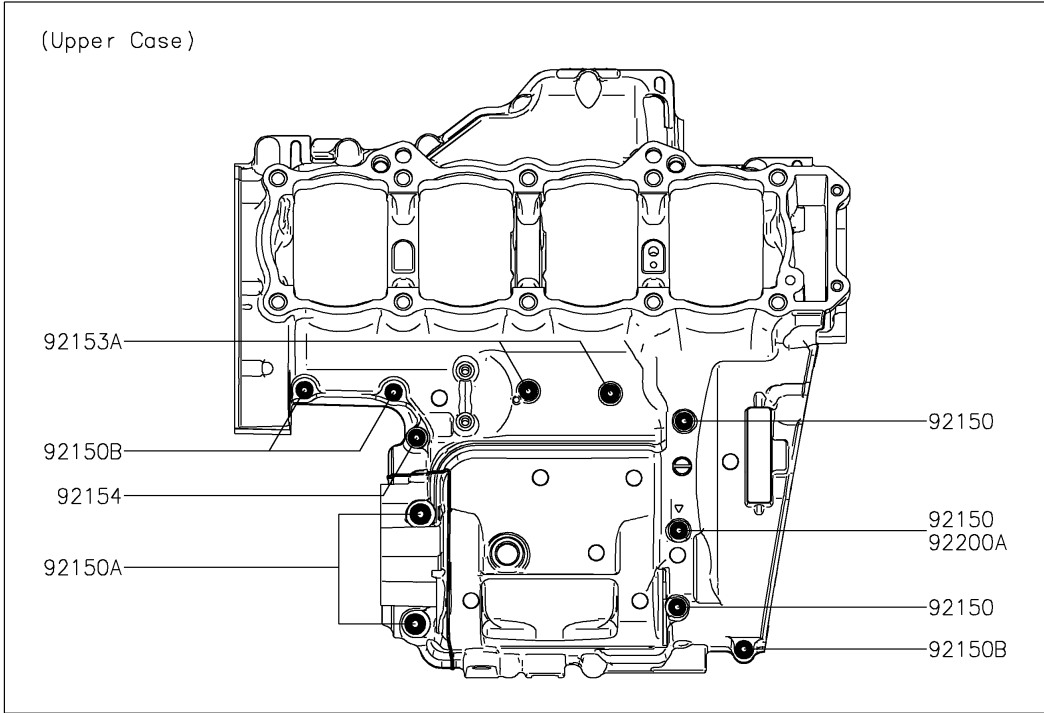

2019 Z900RS CAFE PARTS DIAGRAM

Crankcase Bolt Pattern

E1412

2019 Z900RS CAFE PARTS LIST

Crankcase Bolt Pattern

ITEM NAME	PART NUMBER	QUANTITY
BOLT,FLANGED,7X85 (Ref # 92150)	92150-1251	3
BOLT,8X70 (Ref # 92150A)	92150-1483	2
BOLT,6X40 (Ref # 92150B)	92150-1794	3
BOLT,FLANGED,7X45 (Ref # 92151)	92151-1539	8
BOLT,FLANGED,7X60 (Ref # 92153)	92153-1045	1
BOLT,FLANGED,6X68 (Ref # 92153A)	92153-1637	2
BOLT,FLANGED,7X50 (Ref # 92154)	92154-0372	3
BOLT,FLANGED,9X100 (Ref # 92154A)	92154-2639	4
BOLT,FLANGED,9X90 (Ref # 92154B)	92154-2640	6
WASHER,9.2X19X2.3 (Ref # 92200)	92200-0115	10
WASHER (Ref # 92200A)	92200-0556	2