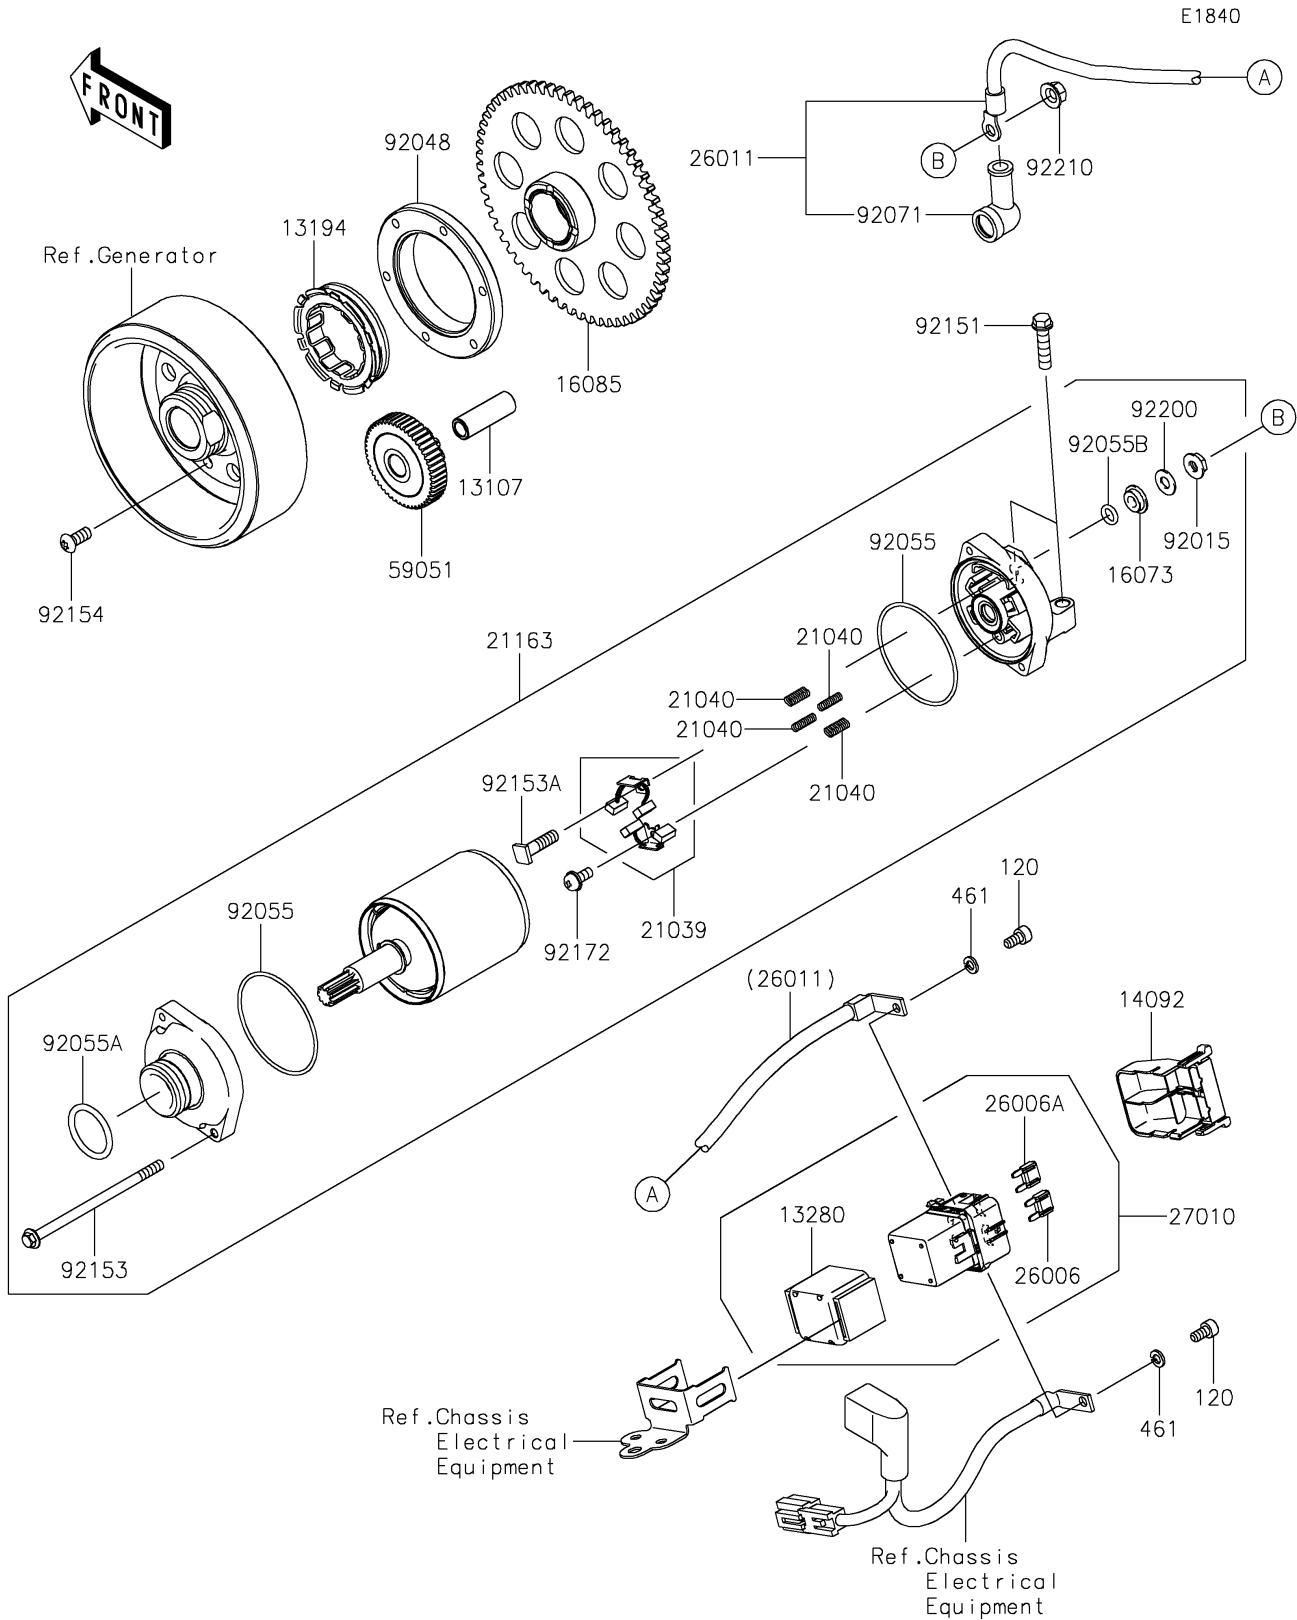

# 2019 Z900RS CAFE PARTS DIAGRAM

## Starter Motor

## 2019 Z900RS CAFE PARTS LIST

### Starter Motor

ITEM NAME	PART NUMBER	QUANTITY
BOLT-SOCKET,5X10 (Ref # 120)	120CB0510	2
SHAFT,IDLER GEAR (Ref # 13107)	13107-1377	1
CLUTCH-ONEWAY (Ref # 13194)	13194-1096	1
HOLDER,MAGNETIC SWITCH (Ref # 13280)	13280-0814	1
COVER (Ref # 14092)	14092-0109	1
INSULATOR (Ref # 16073)	16073-0053	1
GEAR,CLUTCH ONEWAY (Ref # 16085)	16085-0609	1
BRUSH,CARBON (Ref # 21039)	21039-0004	1
SPRING-BRUSH (Ref # 21040)	21040-0003	4
STARTER-ELECTRIC (Ref # 21163)	21163-0770	1
FUSE,MINI BLADE,15A,BLUE (Ref # 26006)	26006-0001	1
FUSE,MINI BLADE,30A,GREEN (Ref # 26006A)	26006-1080	1
WIRE-LEAD (Ref # 26011)	26011-0986	1
SWITCH (Ref # 27010)	27010-0770	1
WASHER-SPRING,5MM (Ref # 461)	461DB0500	2
GEAR-SPUR,IDLER (Ref # 59051)	59051-0762	1
NUT,STARTER MOTOR (Ref # 92015)	92015-1476	1
RACE (Ref # 92048)	92048-0018	1
RING-O (Ref # 92055)	92055-0136	2
RING-O (Ref # 92055A)	92055-1276	1
RING-O,4.5X2.0 (Ref # 92055B)	92055-1370	1
GROMMET (Ref # 92071)	92071-0024	1
BOLT,FLANGED-SMALL,6X25 (Ref # 92151)	92151-1930	2
BOLT (Ref # 92153)	92153-1850	2
BOLT (Ref # 92153A)	92153-1866	1
BOLT,TORX,6X14 (Ref # 92154)	92154-2448	6
SCREW (Ref # 92172)	92172-0334	1
WASHER (Ref # 92200)	92200-0386	1
NUT,6MM (Ref # 92210)	92210-0188	1