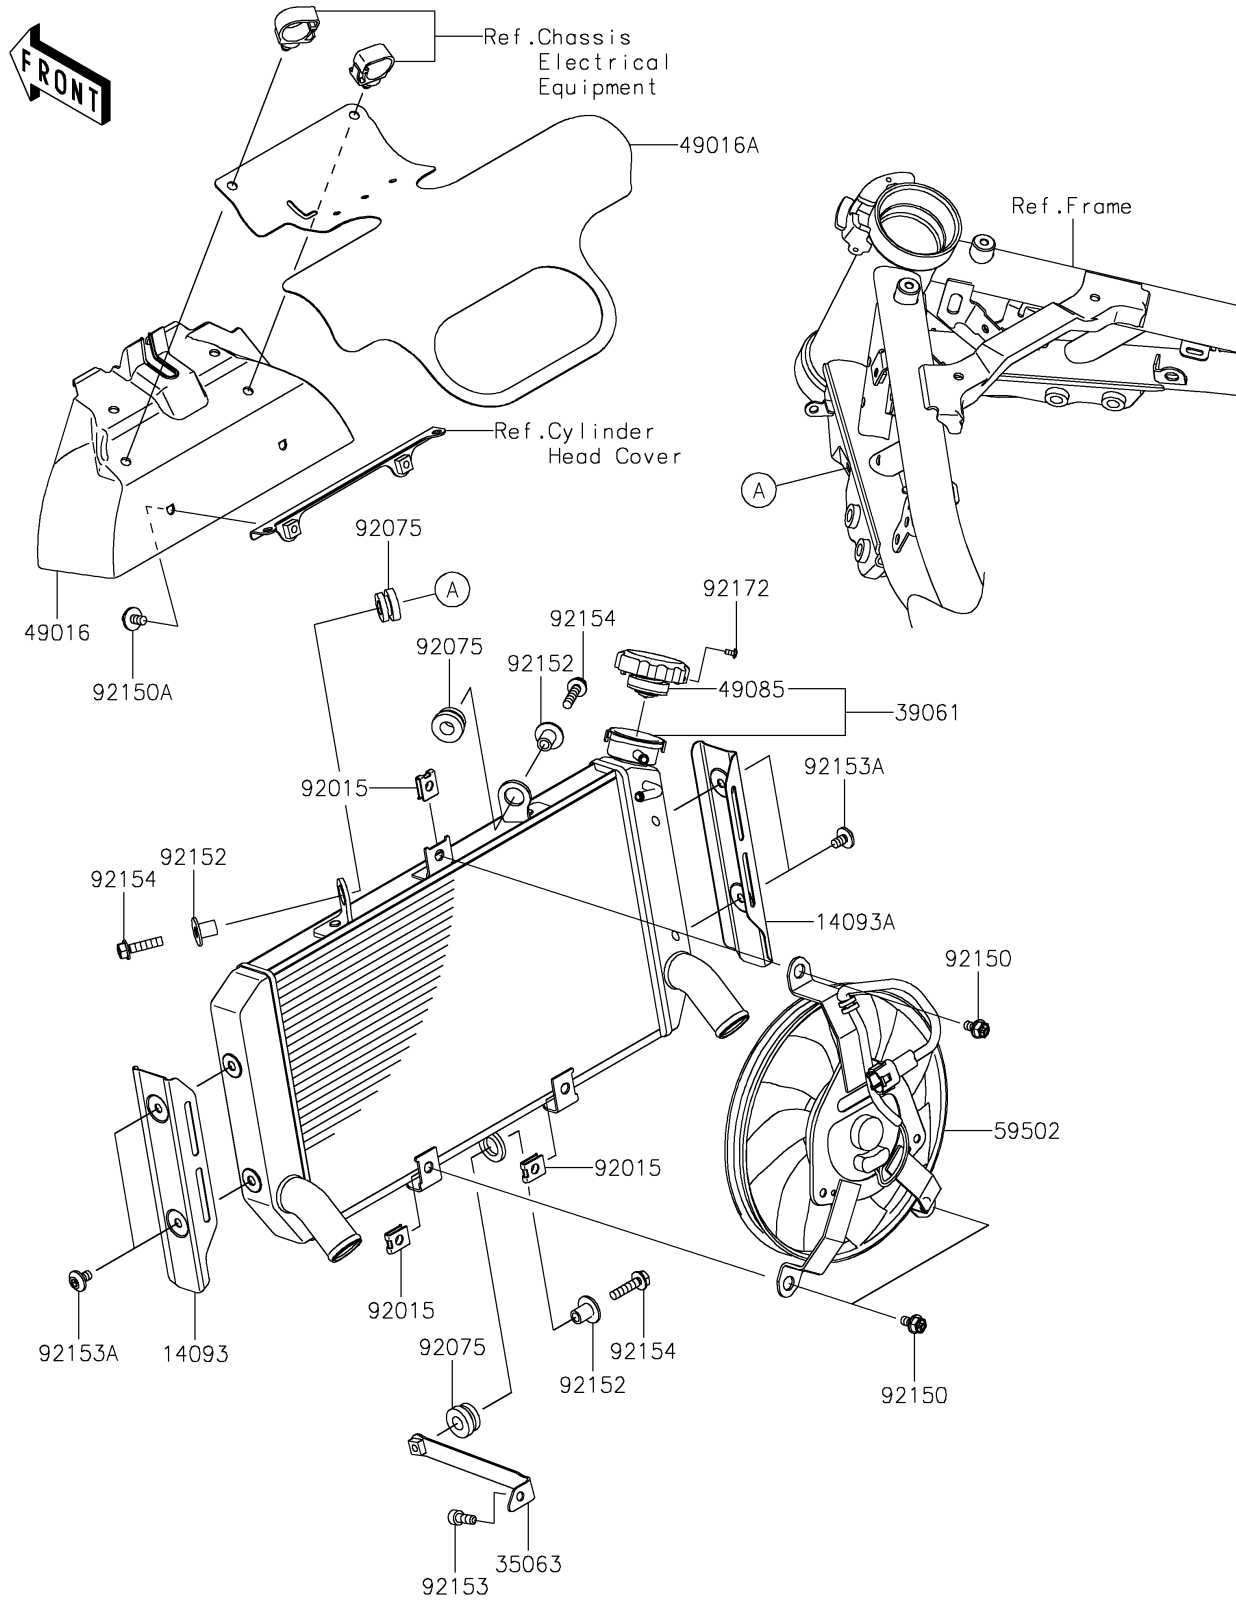

2019 Z900RS CAFE PARTS DIAGRAM

Radiator

E3032

2019 Z900RS CAFE PARTS LIST

Radiator

ITEM NAME	PART NUMBER	QUANTITY
COVER,RADIATOR,LH,BLACK (Ref # 14093)	14093-0647-499	1
COVER,RADIATOR,RH,BLACK (Ref # 14093A)	14093-0648-499	1
STAY (Ref # 35063)	35063-1395	1
RADIATOR-ASSY (Ref # 39061)	39061-0749	1
COVER-SEAL,HEAT (Ref # 49016)	49016-0647	1
COVER-SEAL,HEAT (Ref # 49016A)	49016-0648	1
CAP-ASSY-PRESSURE (Ref # 49085)	49085-1075	1
FAN-ASSY (Ref # 59502)	59502-0618	1
NUT (Ref # 92015)	92015-1487	3
DAMPER,RUBBER (Ref # 92075)	92075-1123	3
BOLT,6X12 (Ref # 92150)	92150-1186	3
BOLT,6X12 (Ref # 92150A)	92150-1891	2
COLLAR (Ref # 92152)	92152-0667	3
BOLT,SOCKET,6X16 (Ref # 92153)	92153-1344	1
BOLT,SOCKET,6X10 (Ref # 92153A)	92153-1628	4
BOLT,FLANGED,6X25 (Ref # 92154)	92154-2846	3
SCREW,TAPPING,3X6 (Ref # 92172)	92172-1225	1