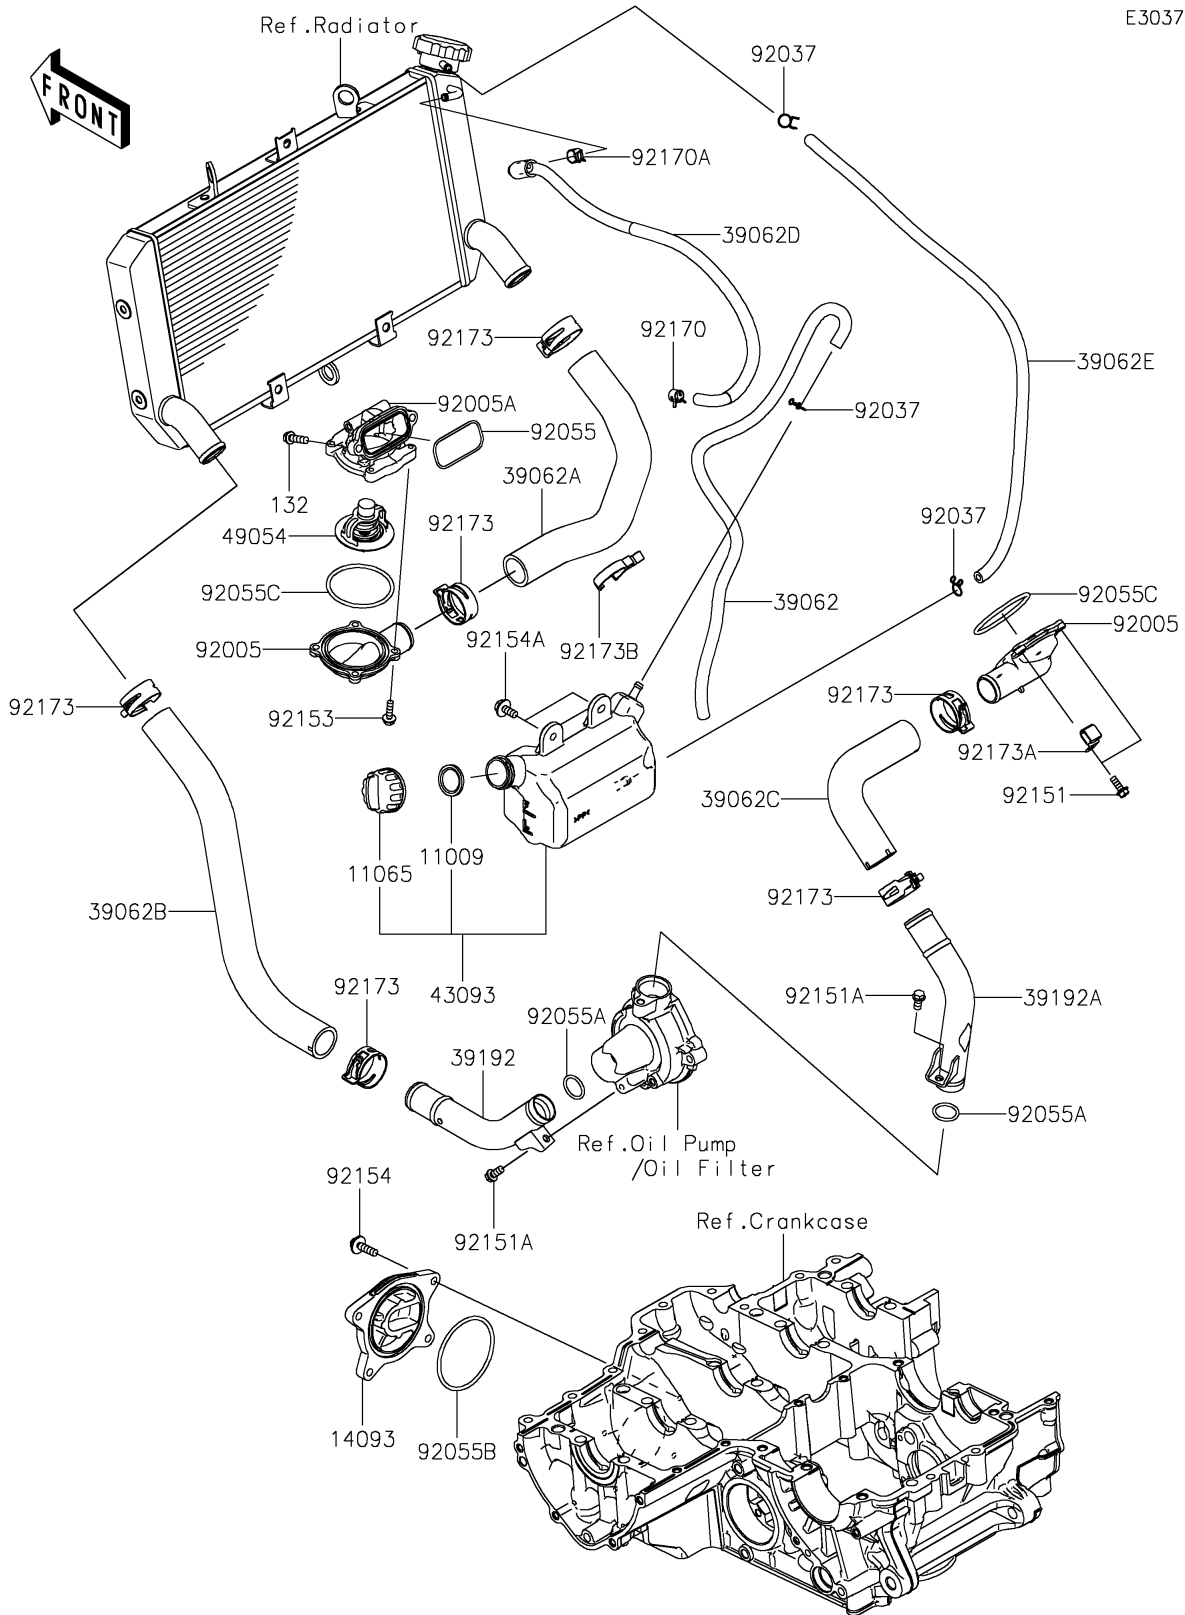

# 2020 Z900RS CAFE PARTS DIAGRAM

## Water Pipe

E3037

### Water Pipe

ITEM NAME	PART NUMBER	QUANTITY
GASKET,RESERVOIR TANK CAP (Ref # 11009)	11009-1145	1
CAP (Ref # 11065)	11065-0991	1
BOLT-FLANGED-SMALL,6X20 (Ref # 132)	132BC0620	2
COVER (Ref # 14093)	14093-0625	1
HOSE-COOLING,OVERFLOW (Ref # 39062)	39062-0618	1
HOSE-COOLING,CYLINDER-RADIATOR (Ref # 39062A)	39062-0779	1
HOSE-COOLING,RADIATOR-W/PUMP (Ref # 39062B)	39062-0780	1
HOSE-COOLING,W/PIPE-CYLINDER (Ref # 39062C)	39062-0785	1
HOSE-COOLING,AIR BLEED (Ref # 39062D)	39062-0819	1
HOSE-COOLING,5.5X10.5X550 (Ref # 39062E)	39062-1208	1
PIPE-WATER,RADIATOR-WATER PUMP (Ref # 39192)	39192-0631	1
PIPE-WATER,WATER PUMP-CYLINDER (Ref # 39192A)	39192-0644	1
RESERVOIR-ASSY-TANK (Ref # 43093)	43093-0005	1
THERMOSTAT (Ref # 49054)	49054-0004	1
FITTING,THERMO CAP (Ref # 92005)	92005-0883	2
FITTING,THERMO CASE (Ref # 92005A)	92005-0884	1
CLAMP,TUBE (Ref # 92037)	92037-147	3
RING-O,YP 27.6 57.6 1.9 (Ref # 92055)	92055-0021	1
RING-O,20.8X2.4 (Ref # 92055A)	92055-0114	2
RING-O,63.3MM (Ref # 92055B)	92055-0739	1
RING-O,53.5X2.6 (Ref # 92055C)	92055-0831	2
BOLT,5X14 (Ref # 92151)	92151-1764	4
BOLT,6X12 (Ref # 92151A)	92151-1997	2
BOLT,FLANGED,5X18 (Ref # 92153)	92153-1588	4
BOLT,FLANGED,6X22 (Ref # 92154)	92154-0403	4
BOLT,UPSET-WP,6X16 (Ref # 92154A)	92154-1850	2
CLAMP (Ref # 92170)	92170-1493	1
CLAMP (Ref # 92170A)	92170-1872	1
CLAMP,34MM (Ref # 92173)	92173-1360	6

### Water Pipe

ITEM NAME	PART NUMBER	QUANTITY
CLAMP (Ref # 92173A)	92173-1663	1
CLAMP (Ref # 92173B)	92173-1792	1