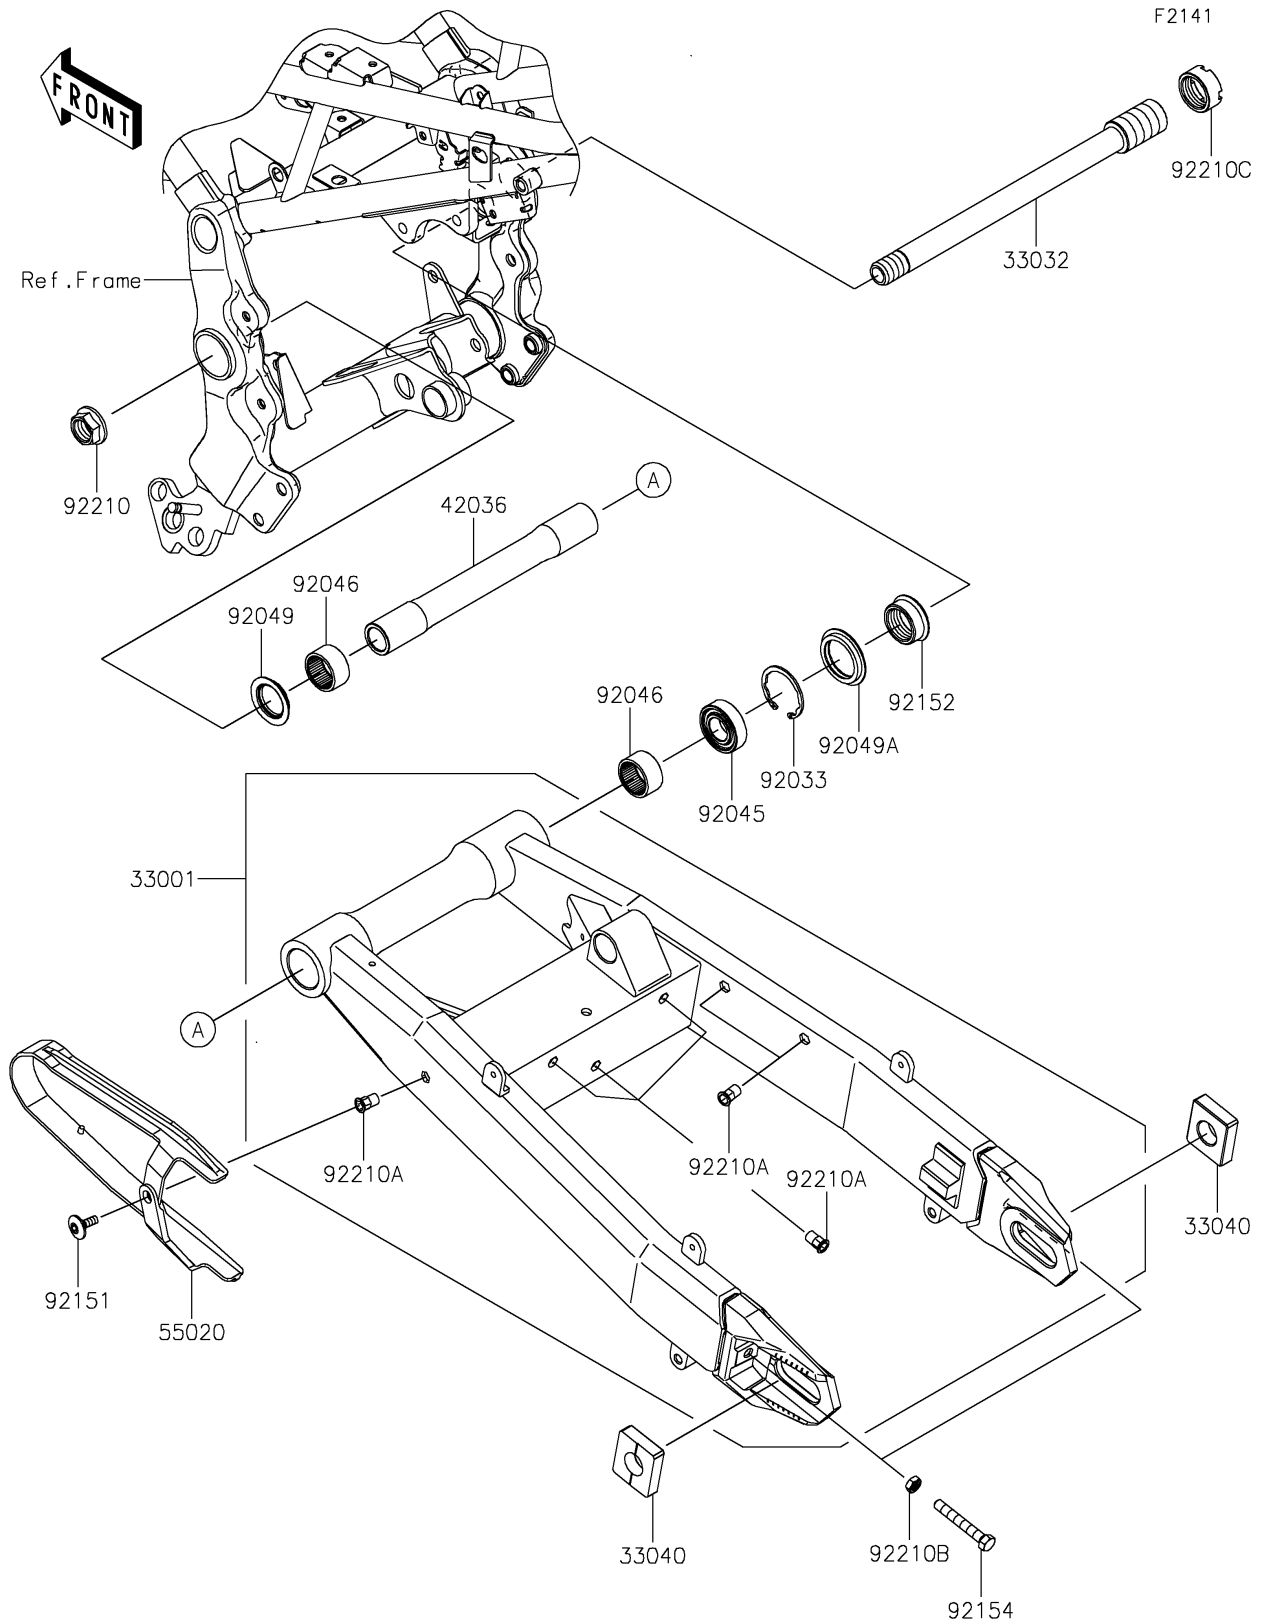

2020 Z900RS CAFE PARTS DIAGRAM

Swingarm

2020 Z900RS CAFE PARTS LIST

Swingarm

ITEM NAME	PART NUMBER	QUANTITY
ARM-COMP-SWING,F.S.BLACK (Ref # 33001)	33001-0699-18R	1
SHAFT-SWING ARM,20X269 (Ref # 33032)	33032-0055	1
ADJUSTER-CHAIN (Ref # 33040)	33040-1109	2
SLEEVE,20.1X28X236.5 (Ref # 42036)	42036-0815	1
GUARD,CHAIN (Ref # 55020)	55020-2184	1
RING-SNAP,42MM (Ref # 92033)	92033-1041	1
BEARING-BALL,6004UL11 (Ref # 92045)	92045-0017	1
BEARING-NEEDLE,7E-HVS 28X34X17 (Ref # 92046)	92046-0008	2
SEAL-OIL,28X34X5.7 (Ref # 92049)	92049-1181	1
SEAL-OIL,MHA 35 42 5.7F (Ref # 92049A)	92049-1380	1
BOLT,SOCKET,6X18 (Ref # 92151)	92151-1149	1
COLLAR,28X35X15 (Ref # 92152)	92152-2379	1
BOLT-SMALL,8X55 (Ref # 92154)	92154-1962	2
NUT,FLANGED,20MM (Ref # 92210)	92210-0320	1
NUT,POP,6MM,L=16.5 (Ref # 92210A)	92210-0324	6
NUT-HEX-SMALL,8MM (Ref # 92210B)	92210-1459	2
NUT,28MM (Ref # 92210C)	92210-1575	1