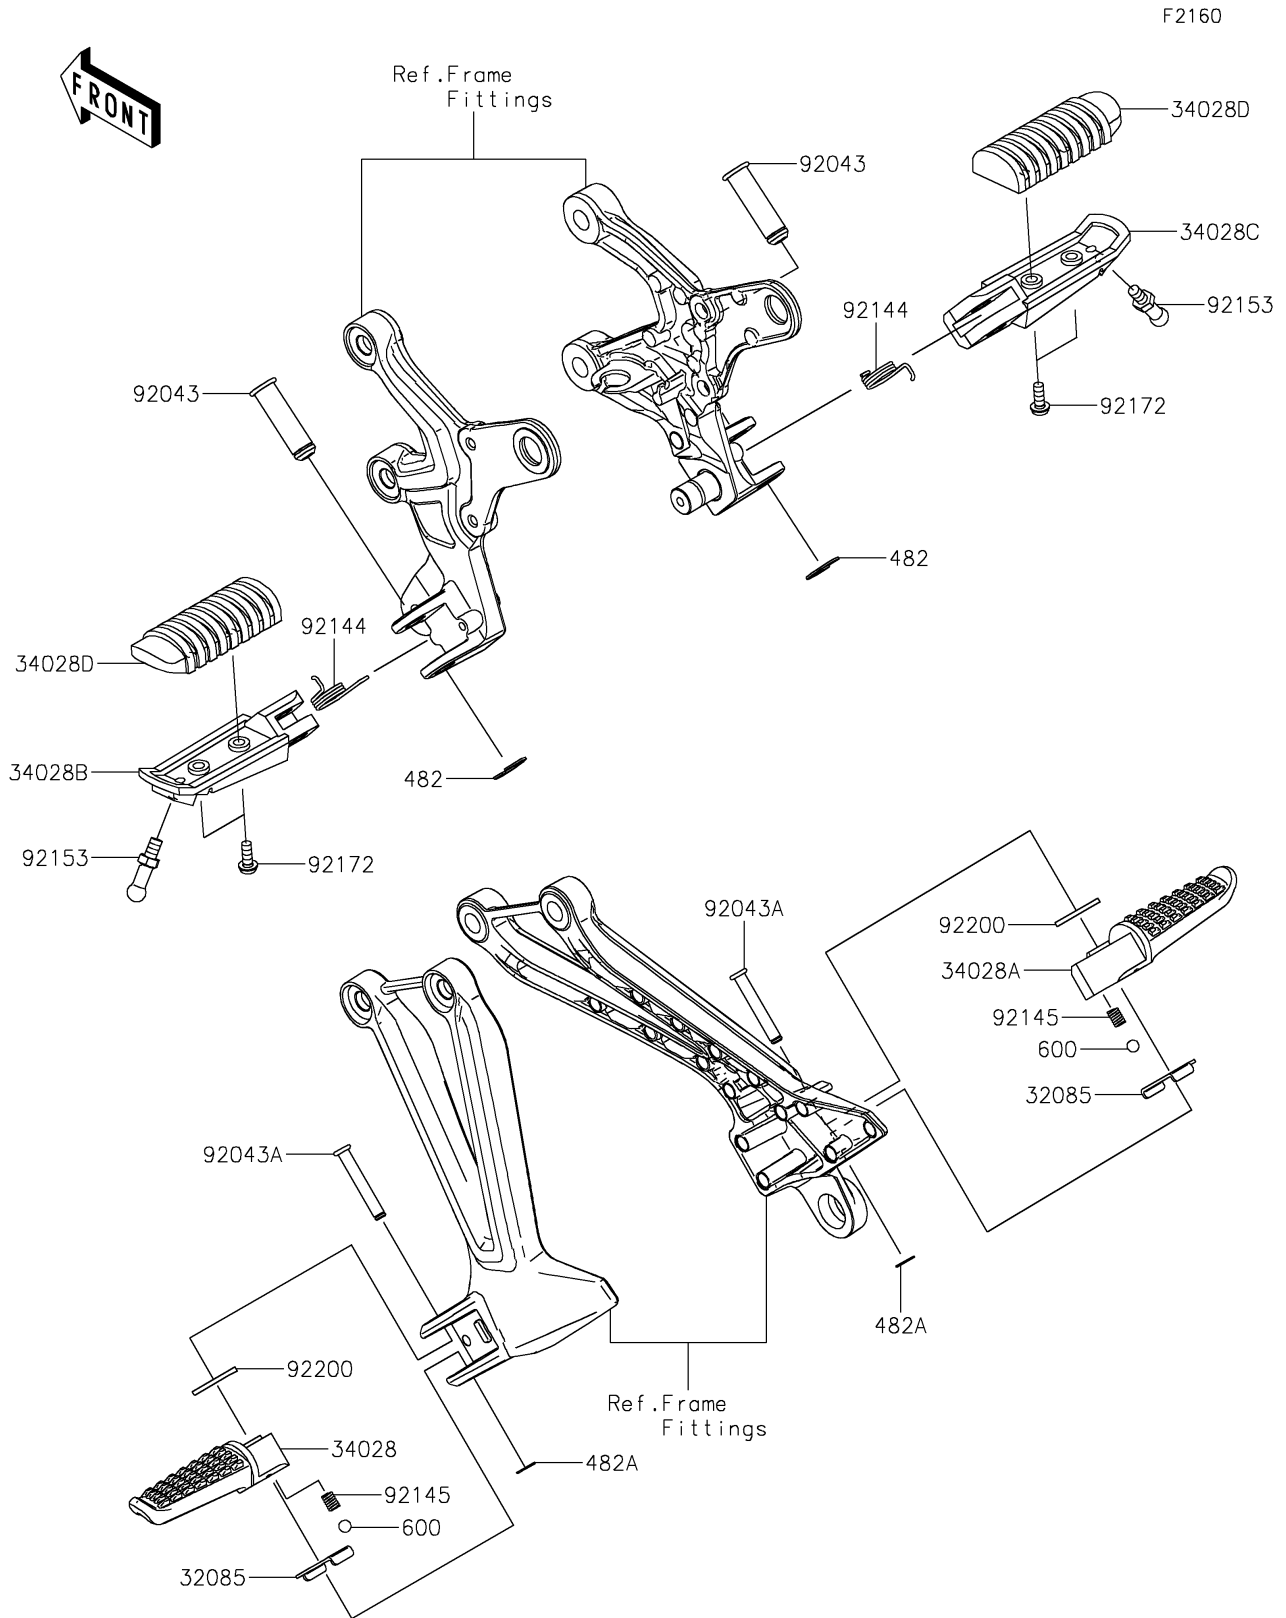

2020 Z900RS CAFE PARTS DIAGRAM

Footrests

2020 Z900RS CAFE PARTS LIST

Footrests

ITEM NAME	PART NUMBER	QUANTITY
STOPPER,REAR STEP (Ref # 32085)	32085-0047	2
STEP,RR,LH (Ref # 34028)	34028-0004	1
STEP,RR,RH (Ref # 34028A)	34028-0005	1
STEP,FR,LH (Ref # 34028B)	34028-0352	1
STEP,FR,RH (Ref # 34028C)	34028-0353	1
STEP,RUBBER (Ref # 34028D)	34028-1430	2
CIRCLIP-TYPE-E,10MM (Ref # 482)	482EA0100	2
CIRCLIP-TYPE-E (Ref # 482A)	482EA5000	2
BALL-STEEL,1/4 (Ref # 600)	600A0800	2
PIN,12X42.5 (Ref # 92043)	92043-1594	2
PIN,6X40 (Ref # 92043A)	92043-1595	2
SPRING,STEP RETURN (Ref # 92144)	92144-1567	2
SPRING (Ref # 92145)	92145-1319	2
BOLT,BANK SENSOR (Ref # 92153)	92153-0303	2
SCREW,5X14 (Ref # 92172)	92172-0976	4
WASHER,16X26X2.3 (Ref # 92200)	92200-0043	2