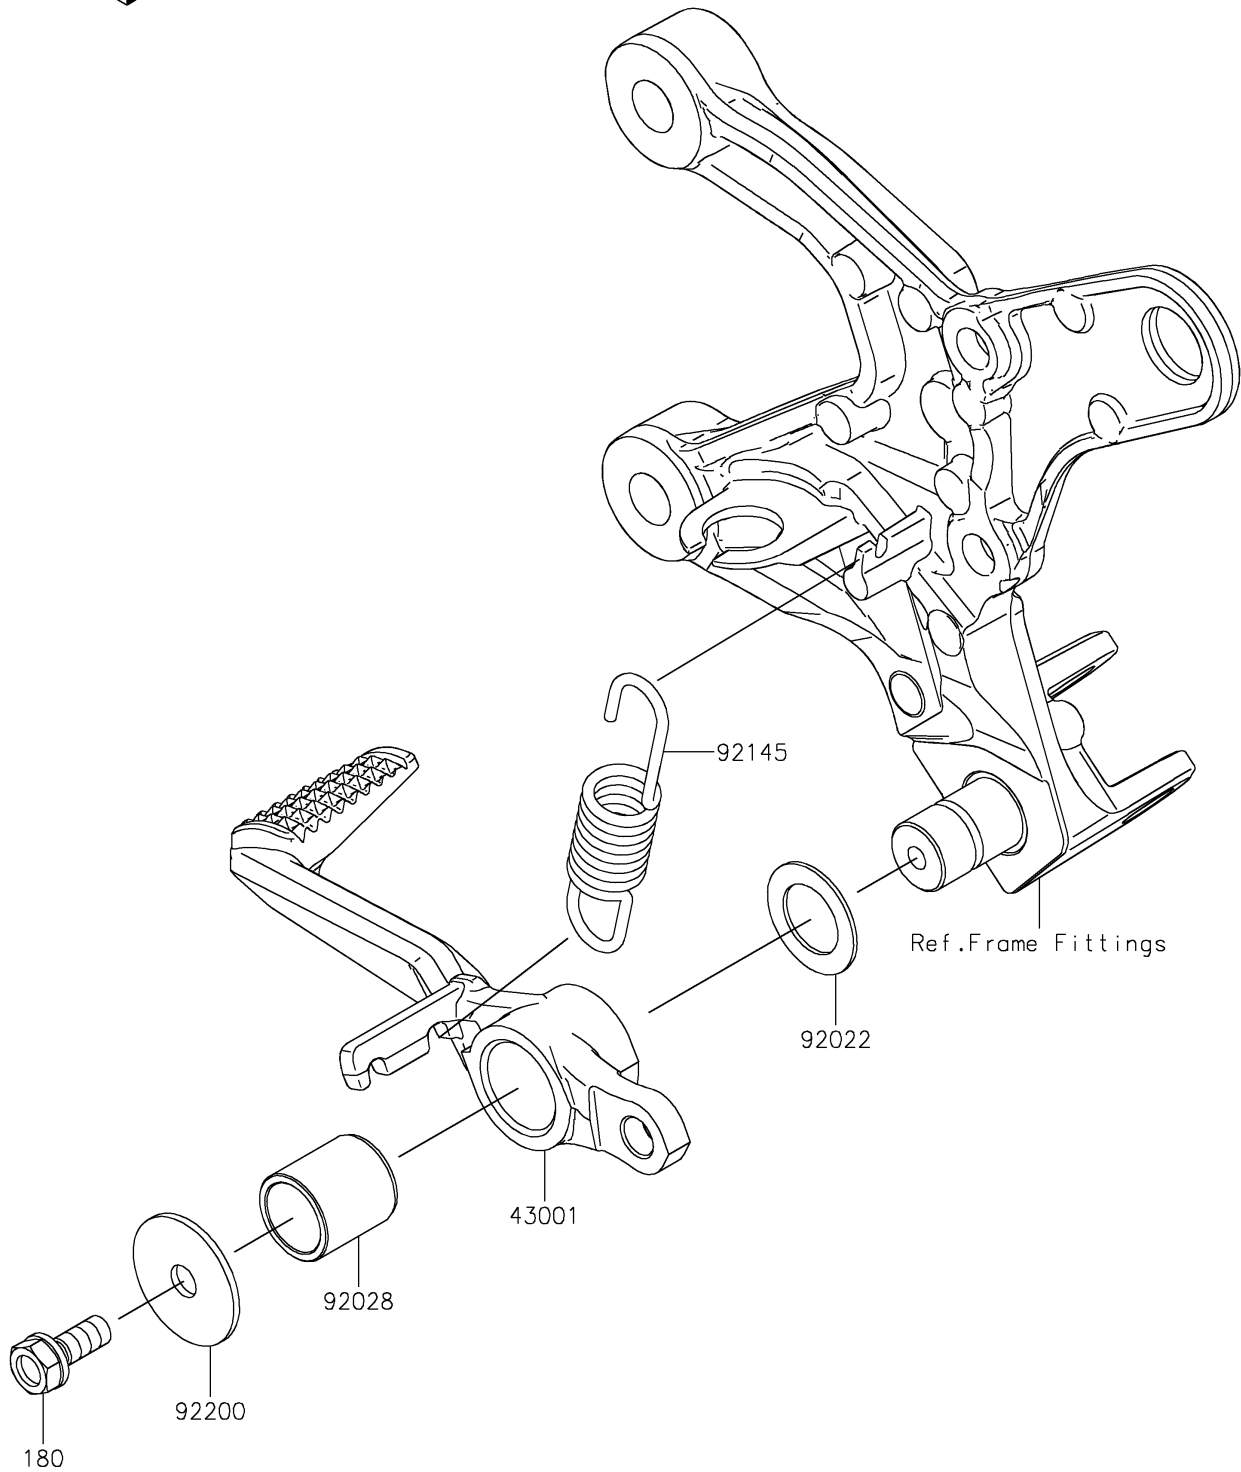

2019 Z900RS CAFE PARTS DIAGRAM

Brake Pedal/Torque Link

F2260

2019 Z900RS CAFE PARTS LIST

Brake Pedal/Torque Link

ITEM NAME	PART NUMBER	QUANTITY
BOLT-UPSET-WS,6X16 (Ref # 180)	180BA0616	1
LEVER-BRAKE (Ref # 43001)	43001-0760	1
WASHER,15.3X24X1 (Ref # 92022)	92022-326	1
BUSHING,BRAKE PEDAL (Ref # 92028)	92028-1282	1
SPRING,BRAKE PEDAL RETURN (Ref # 92145)	92145-0100	1
WASHER,7X28X1.6 (Ref # 92200)	92200-0279	1