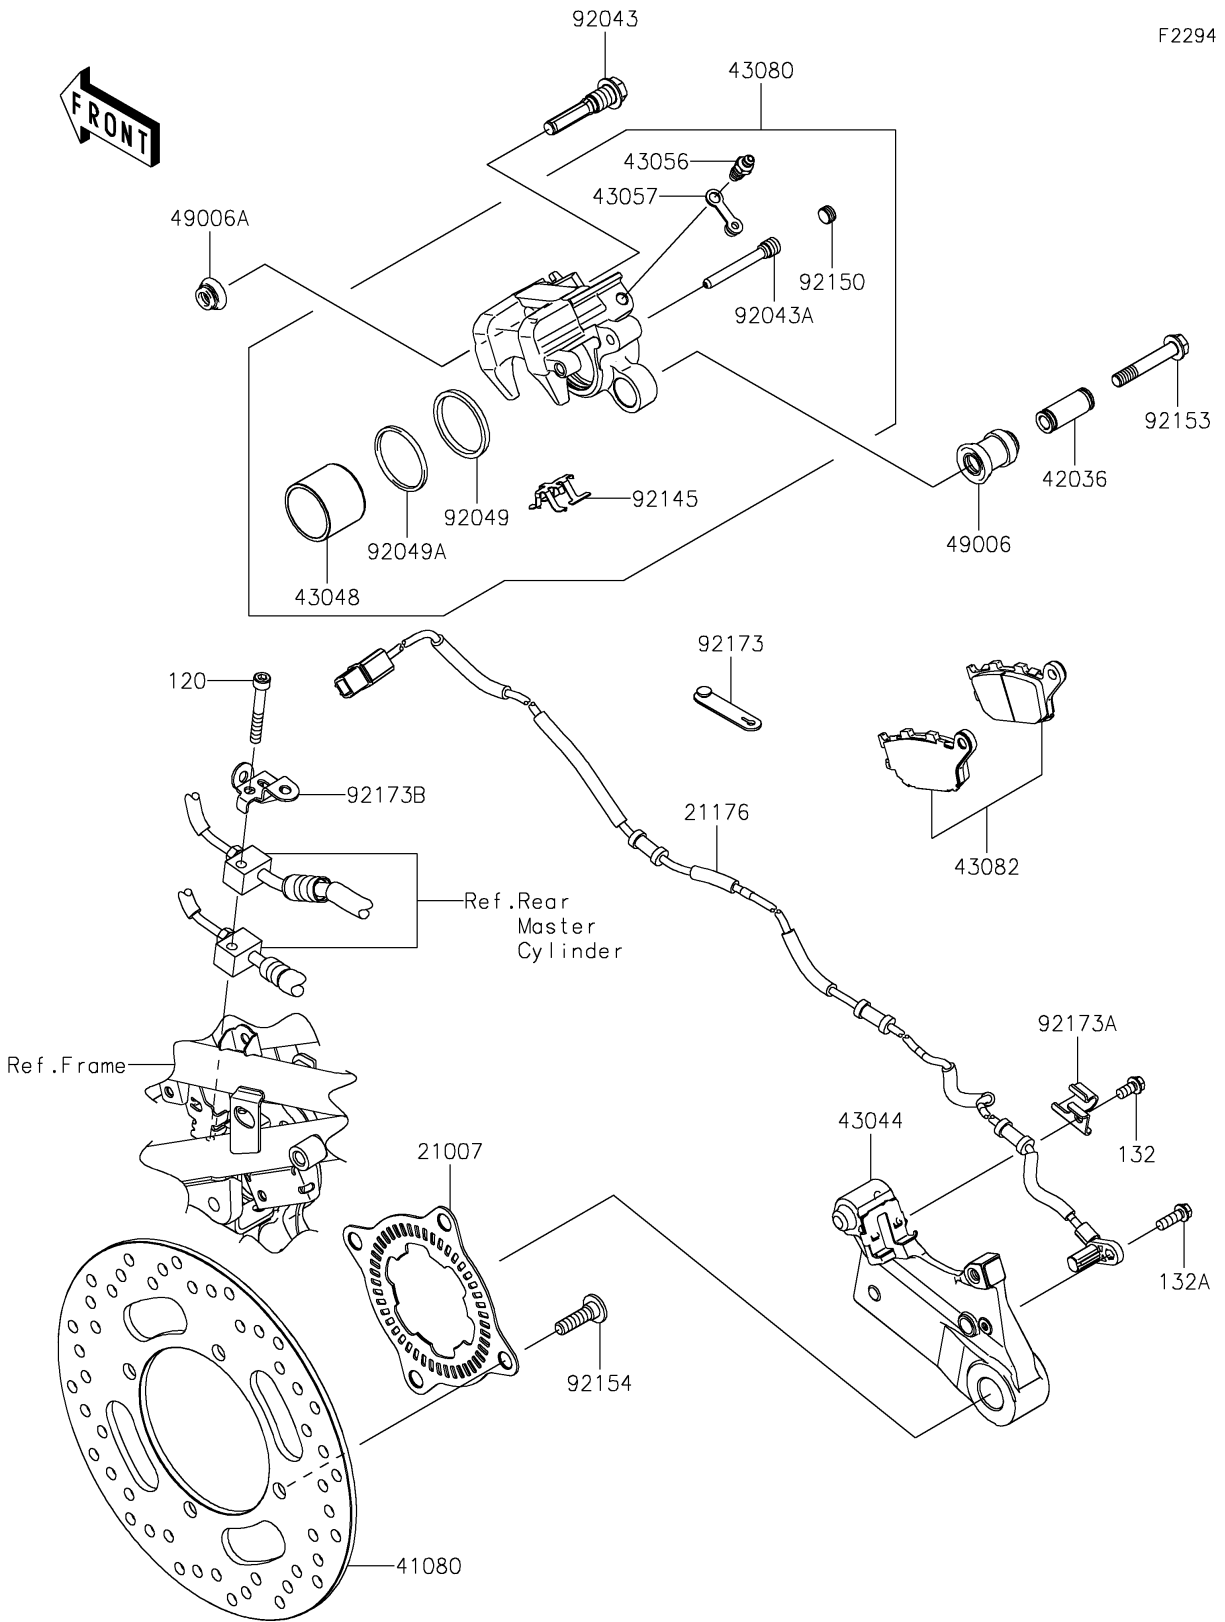

2020 Z900RS CAFE PARTS DIAGRAM

Rear Brake

2020 Z900RS CAFE PARTS LIST

Rear Brake

ITEM NAME	PART NUMBER	QUANTITY
BOLT-SOCKET,6X45 (Ref # 120)	120CA0645	1
BOLT-FLANGED-SMALL,6X12 (Ref # 132)	132BA0612	1
BOLT-FLANGED-SMALL,6X18 (Ref # 132A)	132BC0618	1
ROTOR,RR SENSOR (Ref # 21007)	21007-0660	1
SENSOR,SPEED,RR (Ref # 21176)	21176-0877	1
DISC,RR (Ref # 41080)	41080-0678	1
SLEEVE (Ref # 42036)	42036-0050	1
HOLDER-COMP-CALIPER (Ref # 43044)	43044-0086	1
PISTON-CALIPER (Ref # 43048)	43048-0008	1
BREATHER (Ref # 43056)	43056-1055	1
CAP-BREATHER (Ref # 43057)	43057-1001	1
CALIPER-SUB-ASSY,RR,BLACK (Ref # 43080)	43080-0050-DJ	1
PAD-ASSY-BRAKE (Ref # 43082)	43082-0185	1
BOOT (Ref # 49006)	49006-0058	1
BOOT,CALIPER (Ref # 49006A)	49006-1242	1
PIN (Ref # 92043)	92043-0137	1
PIN,HANGER (Ref # 92043A)	92043-1520	1
SEAL-OIL (Ref # 92049)	92049-1449	1
SEAL-OIL (Ref # 92049A)	92049-1450	1
SPRING,PAD (Ref # 92145)	92145-0493	1
BOLT,PLUG (Ref # 92150)	92150-1692	1
BOLT,FLANGED (Ref # 92153)	92153-1826	1
BOLT,SOCKET,8X30 (Ref # 92154)	92154-1865	4
CLAMP,RUBBER PLATE (Ref # 92173)	92173-1229	1
CLAMP (Ref # 92173A)	92173-1798	1
CLAMP (Ref # 92173B)	92173-1799	1