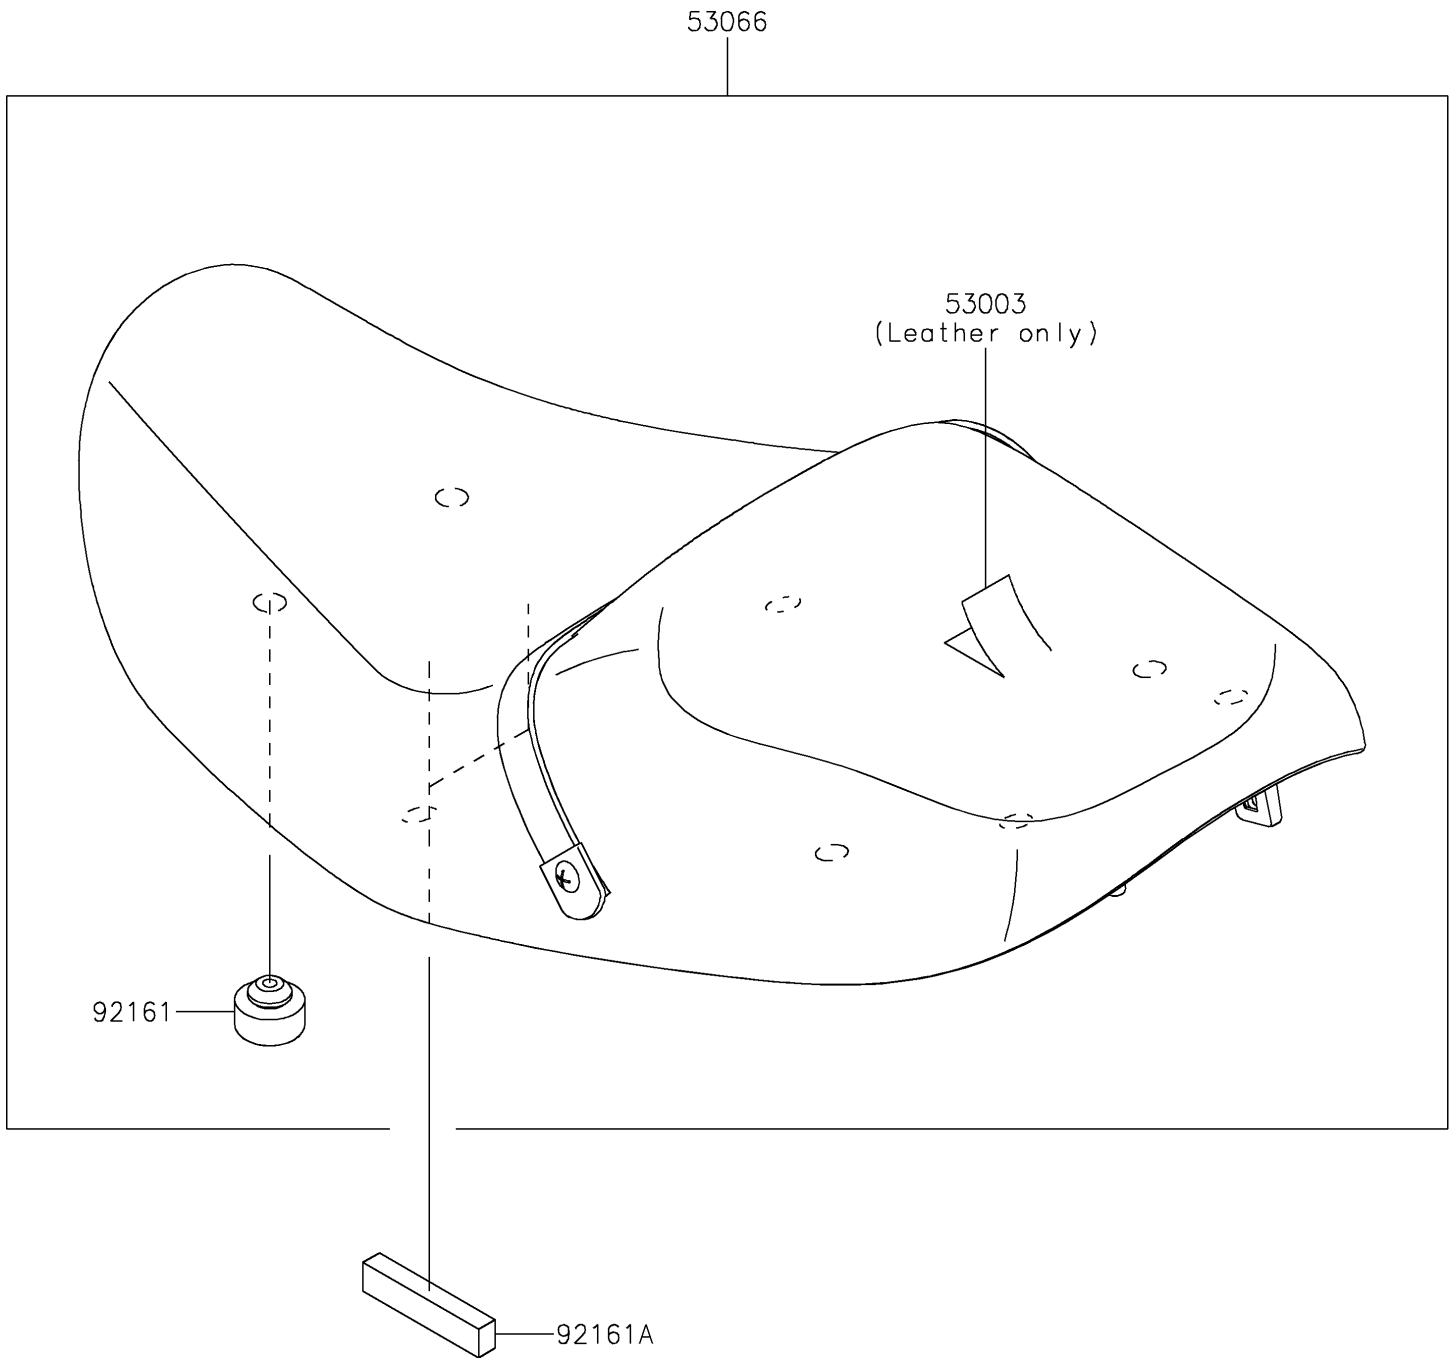

2019 Z900RS CAFE PARTS DIAGRAM

Seat

F2510

2019 Z900RS CAFE PARTS LIST

Seat

| ITEM NAME | PART NUMBER | QUANTITY |
|-----------------------------------|----------------|----------|
| LEATHER,BLACK (Ref # 53003) | 53003-0465-MA | 1 |
| SEAT-ASSY,BLACK+BLK (Ref # 53066) | 53066-0599-12Y | 1 |
| DAMPER, SEAT (Ref # 92161) | 92161-0930 | 8 |
| DAMPER,10X70X15 (Ref # 92161A) | 92161-2132 | 2 |