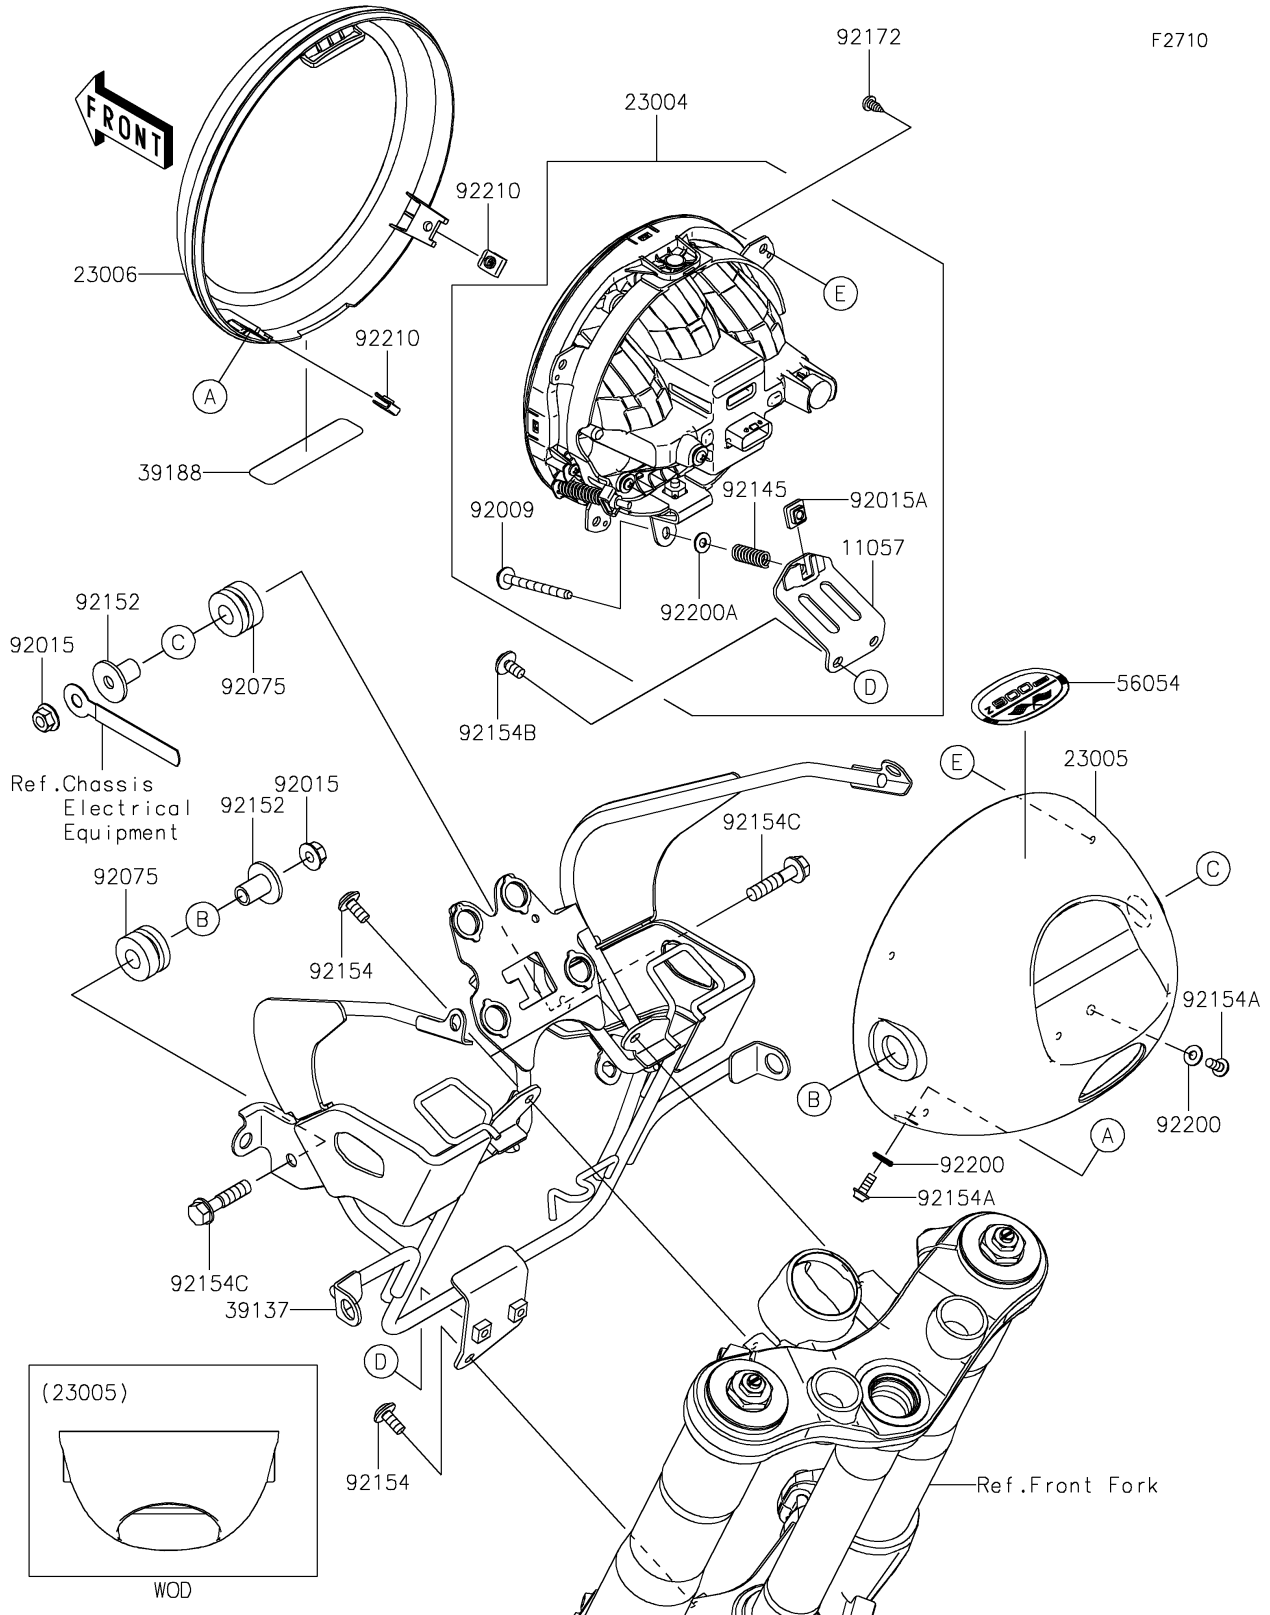

2019 Z900RS CAFE PARTS DIAGRAM

Headlight(s)

2019 Z900RS CAFE PARTS LIST

Headlight(s)

ITEM NAME	PART NUMBER	QUANTITY
BRACKET (Ref # 11057)	11057-2660	1
LAMP-HEAD,LED (Ref # 23004)	23004-0407	1
BODY-COMP-HEAD LAMP,F.EBONY (Ref # 23005)	23005-0049-45L	1
RIM-LAMP (Ref # 23006)	23006-0021	1
STAY-COMP,HEAD LAMP (Ref # 39137)	39137-0686	1
TAPE,20X80 (Ref # 39188)	39188-0575	1
MARK,HEAD LAMP BODY,Z900RS (Ref # 56054)	56054-2457	1
SCREW,ADJUST,5X55 (Ref # 92009)	92009-1683	1
NUT,FLANGED,8MM (Ref # 92015)	92015-1014	2
NUT,5MM (Ref # 92015A)	92015-1897	1
DAMPER (Ref # 92075)	92075-1736	2
SPRING (Ref # 92145)	92145-1887	1
COLLAR,8X12X20.3 (Ref # 92152)	92152-2433	2
BOLT,SOCKET,6X14 (Ref # 92154)	92154-0907	3
BOLT,SOCKET,5X12 (Ref # 92154A)	92154-0917	2
BOLT,SOCKET,6X12 (Ref # 92154B)	92154-2706	2
BOLT,FLANGED,8X35 (Ref # 92154C)	92154-2923	2
SCREW,TAPPING,5X12 (Ref # 92172)	92172-0239	4
WASHER,NYLON,5.2X12X1 (Ref # 92200)	92200-2208	2
WASHER (Ref # 92200A)	92200-2282	1
NUT (Ref # 92210)	92210-0571	2