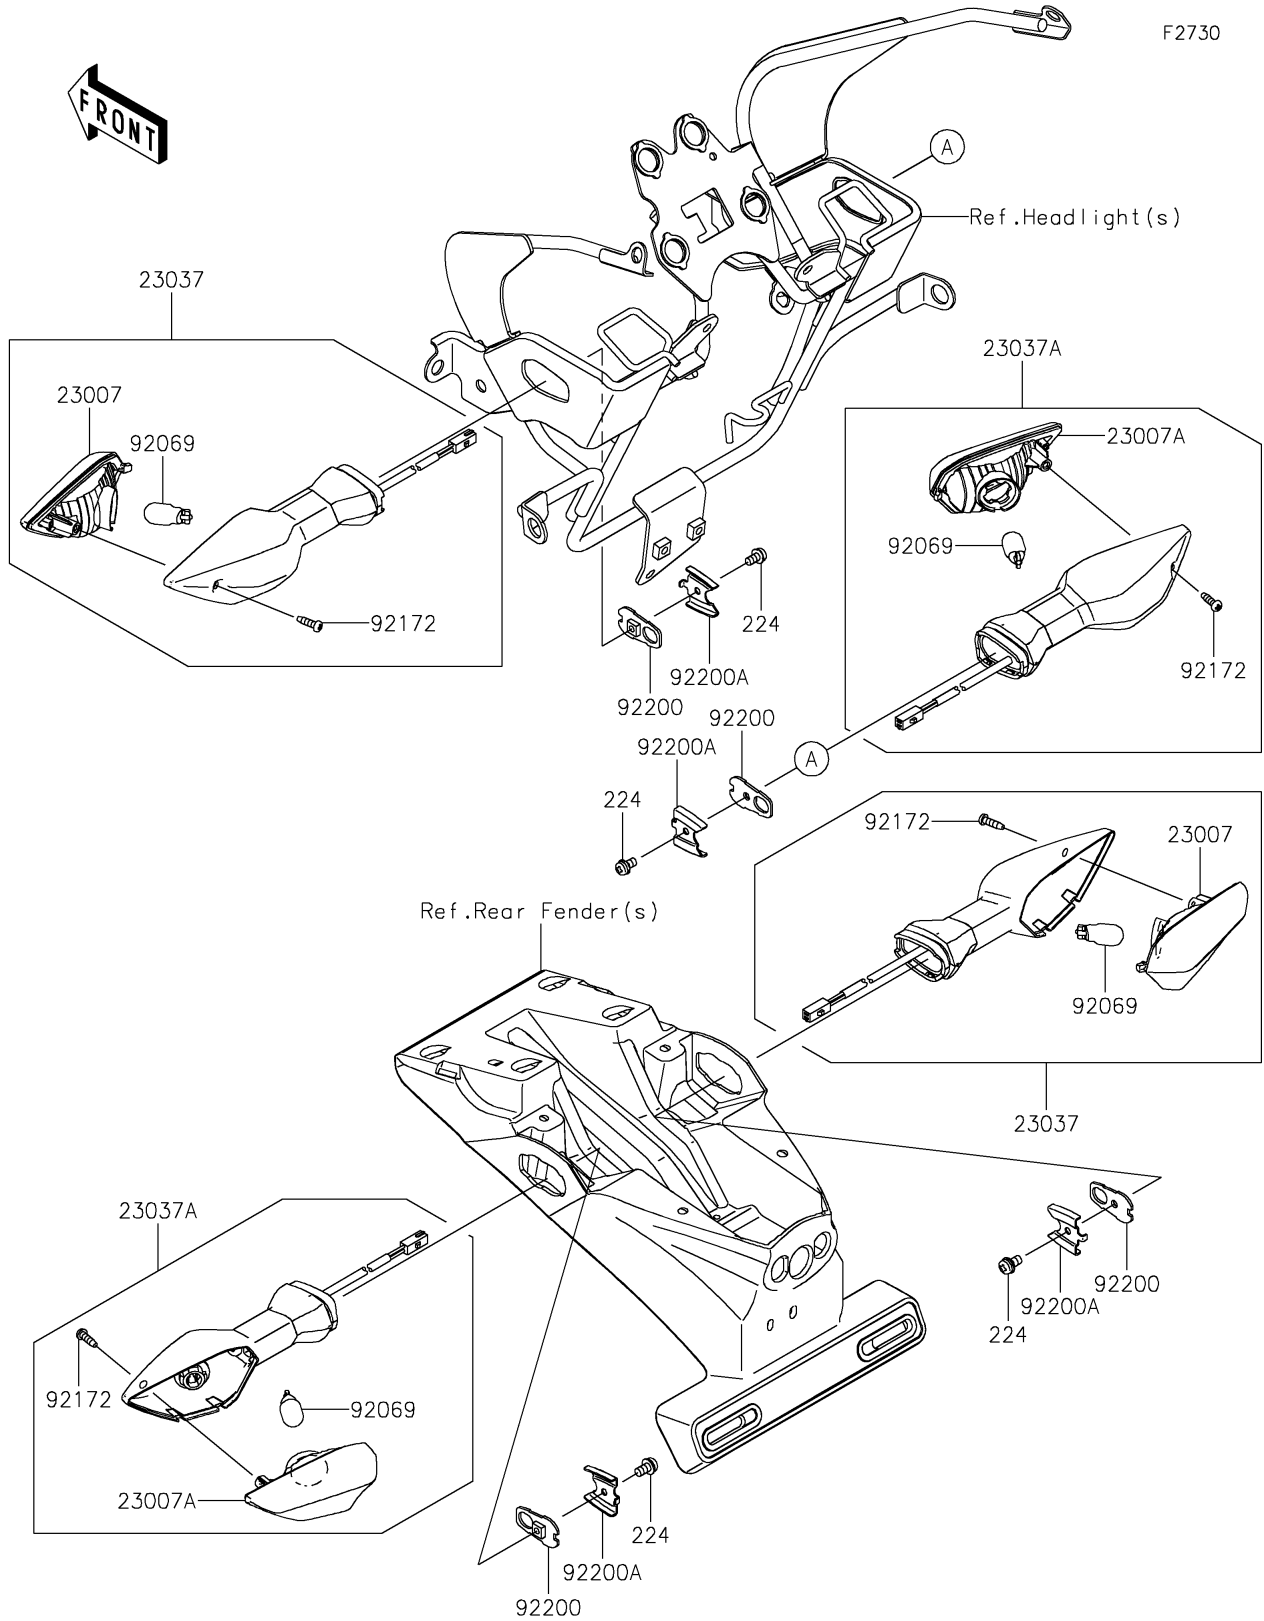

2020 Z900RS CAFE PARTS DIAGRAM

Turn Signals

2020 Z900RS CAFE PARTS LIST

Turn Signals

| ITEM NAME | PART NUMBER | QUANTITY |
|---------------------------------------|-------------|----------|
| SCREW-PAN-WP-CROS,4X8 (Ref # 224) | 224AB0408 | 4 |
| LENS-COMP (Ref # 23007) | 23007-0205 | 2 |
| LENS-COMP (Ref # 23007A) | 23007-0206 | 2 |
| LAMP-ASSY-SIGNAL,RR RH (Ref # 23037) | 23037-0362 | 2 |
| LAMP-ASSY-SIGNAL,RR LH (Ref # 23037A) | 23037-0363 | 2 |
| BULB,12V 10W (Ref # 92069) | 92069-0090 | 4 |
| SCREW,4X14 (Ref # 92172) | 92172-1117 | 4 |
| WASHER,NUT 4MM (Ref # 92200) | 92200-0854 | 4 |
| WASHER (Ref # 92200A) | 92200-0855 | 4 |