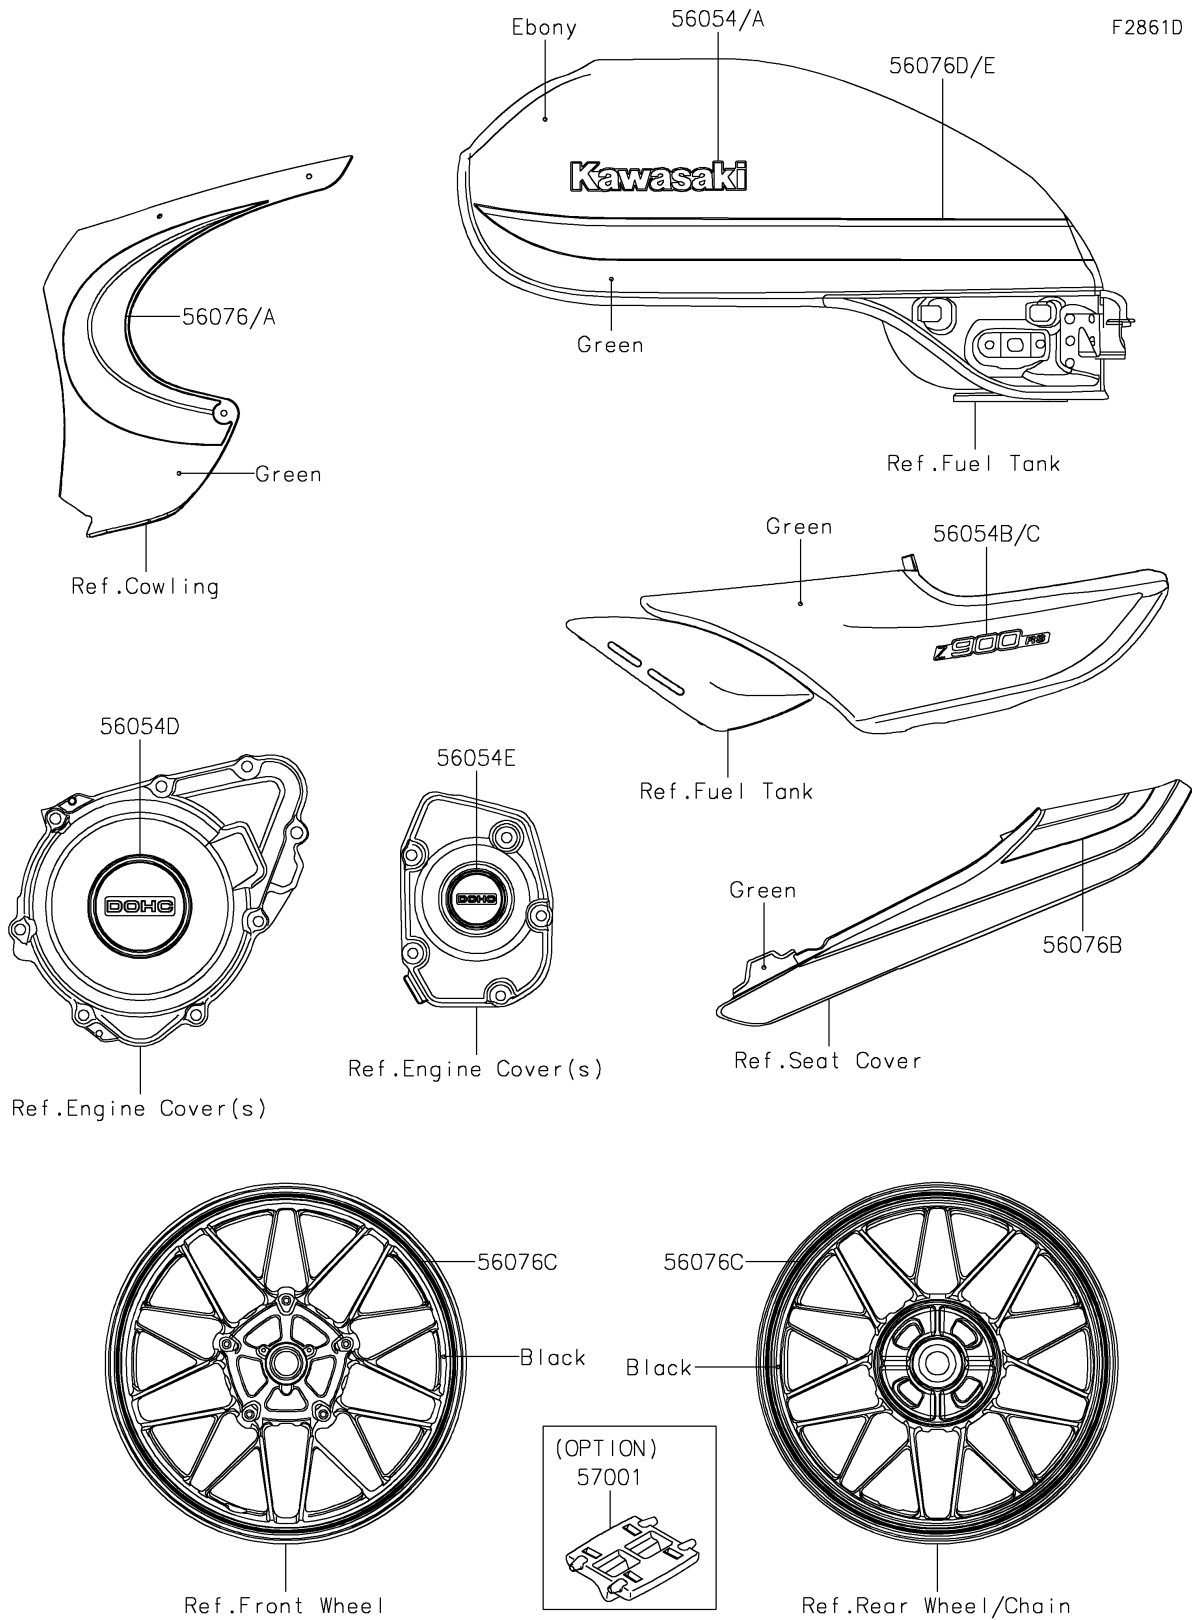

# 2020 Z900RS CAFE PARTS DIAGRAM

Decals(Green/Ebony)(ELFA)

## 2020 Z900RS CAFE PARTS LIST

Decals(Green/Ebony)(ELFA)

ITEM NAME	PART NUMBER	QUANTITY
MARK,FUEL TANK,LH,KAWASAKI,3D (Ref # 56054)	56054-2282	1
MARK,FUEL TANK,RH,KAWASAKI,3D (Ref # 56054A)	56054-2283	1
MARK,SIDE COVER,LH,Z900RS,3D (Ref # 56054B)	56054-2284	1
MARK,SIDE COVER,RH,Z900RS,3D (Ref # 56054C)	56054-2285	1
MARK,DOHC,63MM,3D (Ref # 56054D)	56054-2418	1
MARK,DOHC,39MM,3D (Ref # 56054E)	56054-2419	1
PATTERN,UPP COWL.,LH (Ref # 56076)	56076-0468	1
PATTERN,UPP COWL.,RH (Ref # 56076A)	56076-0469	1
PATTERN,TAIL COVER (Ref # 56076B)	56076-0472	1
PATTERN,WHEEL,GREEN,6X1400 (Ref # 56076C)	56076-0473	4
PATTERN,FUEL TANK,LH (Ref # 56076D)	56076-0897	1
PATTERN,FUEL TANK,RH (Ref # 56076E)	56076-0898	1
RIM STRIPE APPLICATOR (Ref # 57001)	57001-1752	AR