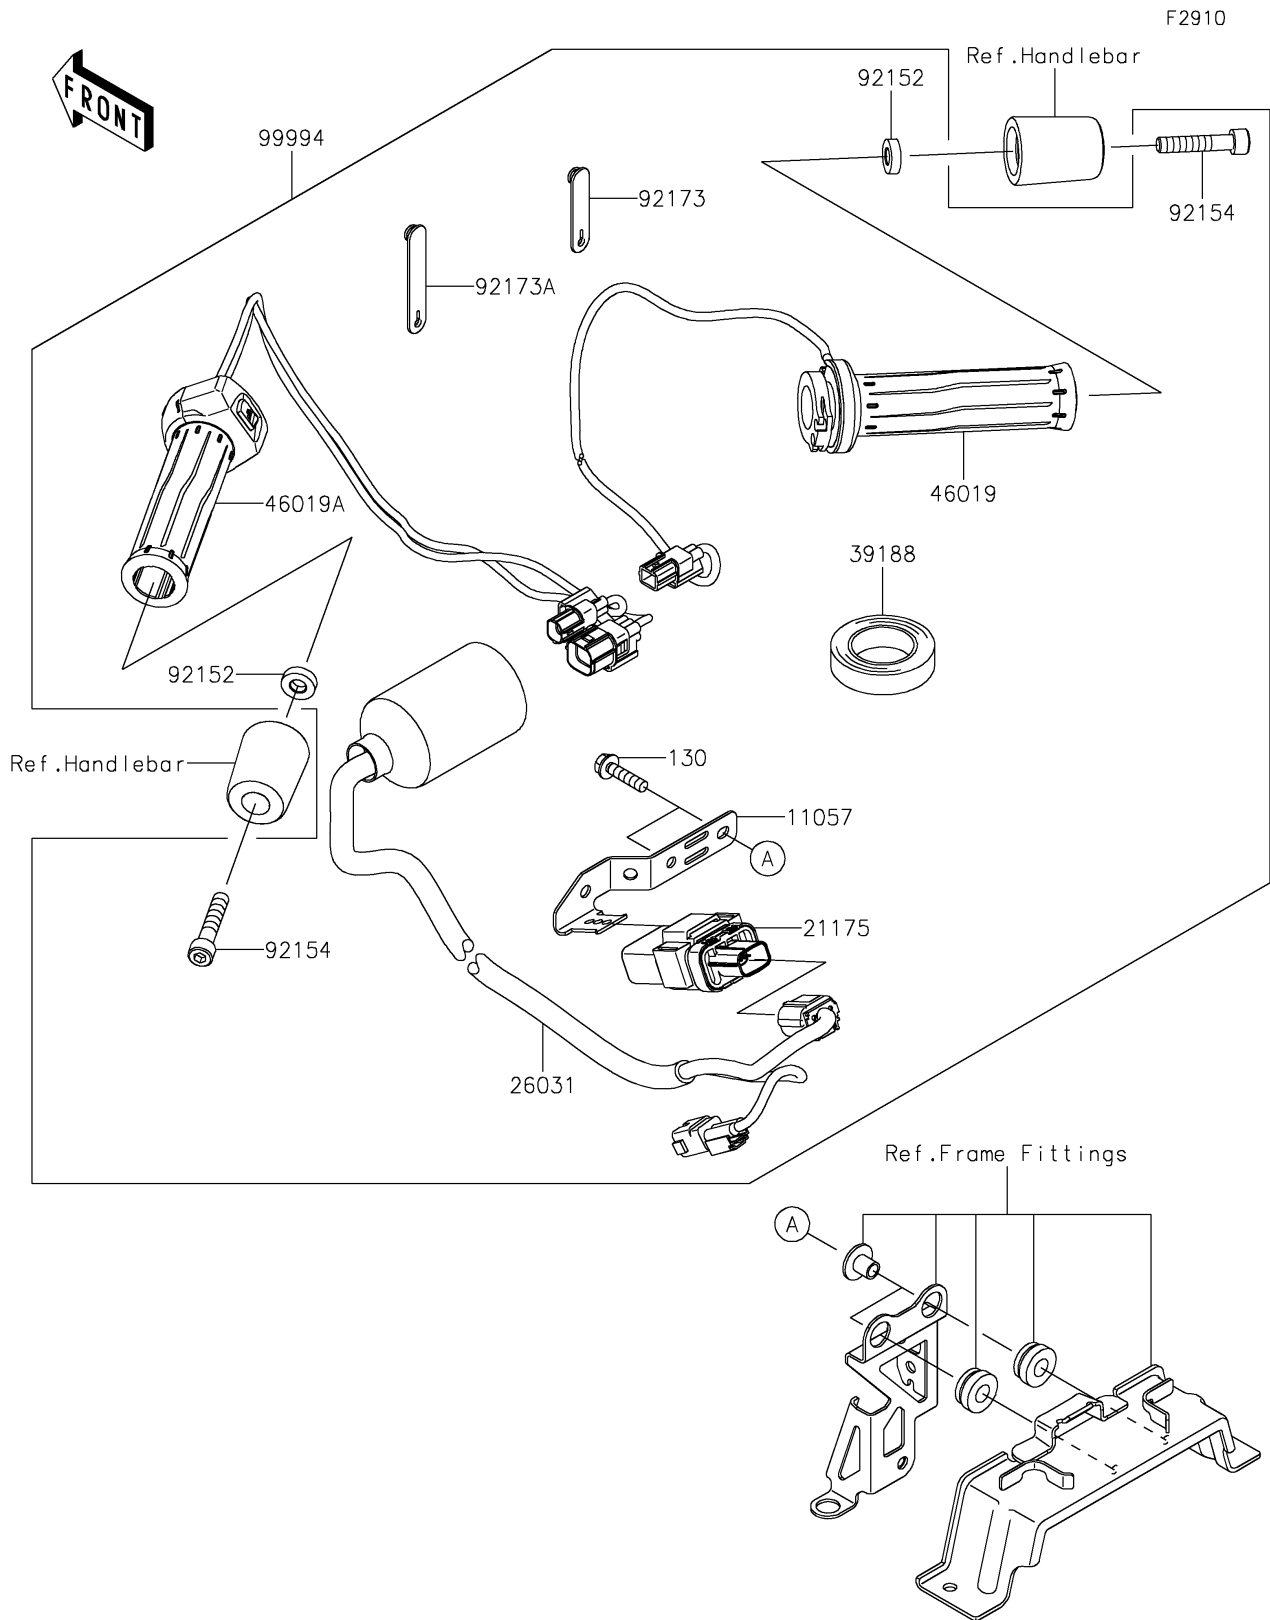

# 2019 Z900RS CAFE PARTS DIAGRAM

Accessory(Grip Heater)

## 2019 Z900RS CAFE PARTS LIST

### Accessory(Grip Heater)

| ITEM NAME                                 | PART NUMBER | QUANTITY |
|---|-------------|----------|
| BRACKET (Ref # 11057)                     | 11057-1455  | 1        |
| BOLT-FLANGED,6X25 (Ref # 130)             | 130BA0625   | 2        |
| CONTROL UNIT-ELECTRONIC,GH (Ref # 21175)  | 21175-1329  | 1        |
| HARNESS,SUB (Ref # 26031)                 | 26031-2364  | 1        |
| TAPE,HARNESS (Ref # 39188)                | 39188-0006  | 1        |
| GRIP-ASSY,THROTTLE,HEATER (Ref # 46019)   | 46019-0077  | 1        |
| GRIP-ASSY,HANDLE,LH,HEATER (Ref # 46019A) | 46019-0091  | 1        |
| COLLAR,8.2X18X5 (Ref # 92152)             | 92152-1848  | 2        |
| BOLT,SOCKET,8X40 (Ref # 92154)            | 92154-1001  | 2        |
| CLAMP,RUBBER PLATE (Ref # 92173)          | 92173-1229  | 1        |
| CLAMP (Ref # 92173A)                      | 92173-1526  | 1        |
| KIT-ACCESSORY,GRIP-HEATER (Ref # 99994)   | 99994-1219  | 1        |