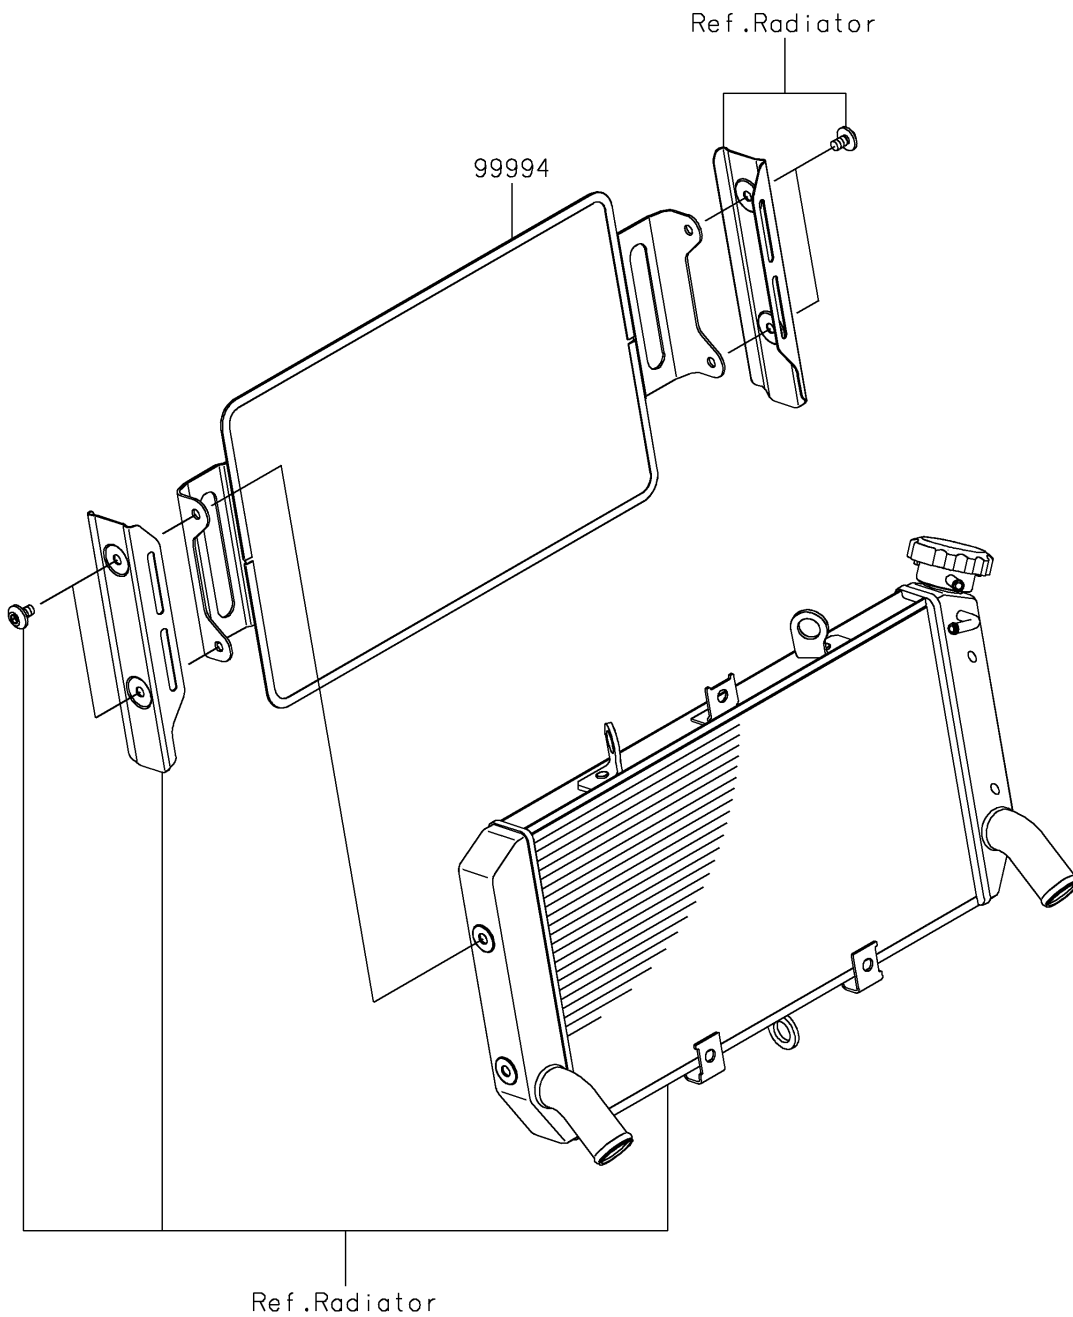

2020 Z900RS CAFE PARTS DIAGRAM

Accessory(Radiator Guard)

F2910C

2020 Z900RS CAFE PARTS LIST

Accessory(Radiator Guard)

ITEM NAME	PART NUMBER	QUANTITY
KIT-ACCESSORY,RADIATOR GUARD (Ref # 99994)	99994-1012	1