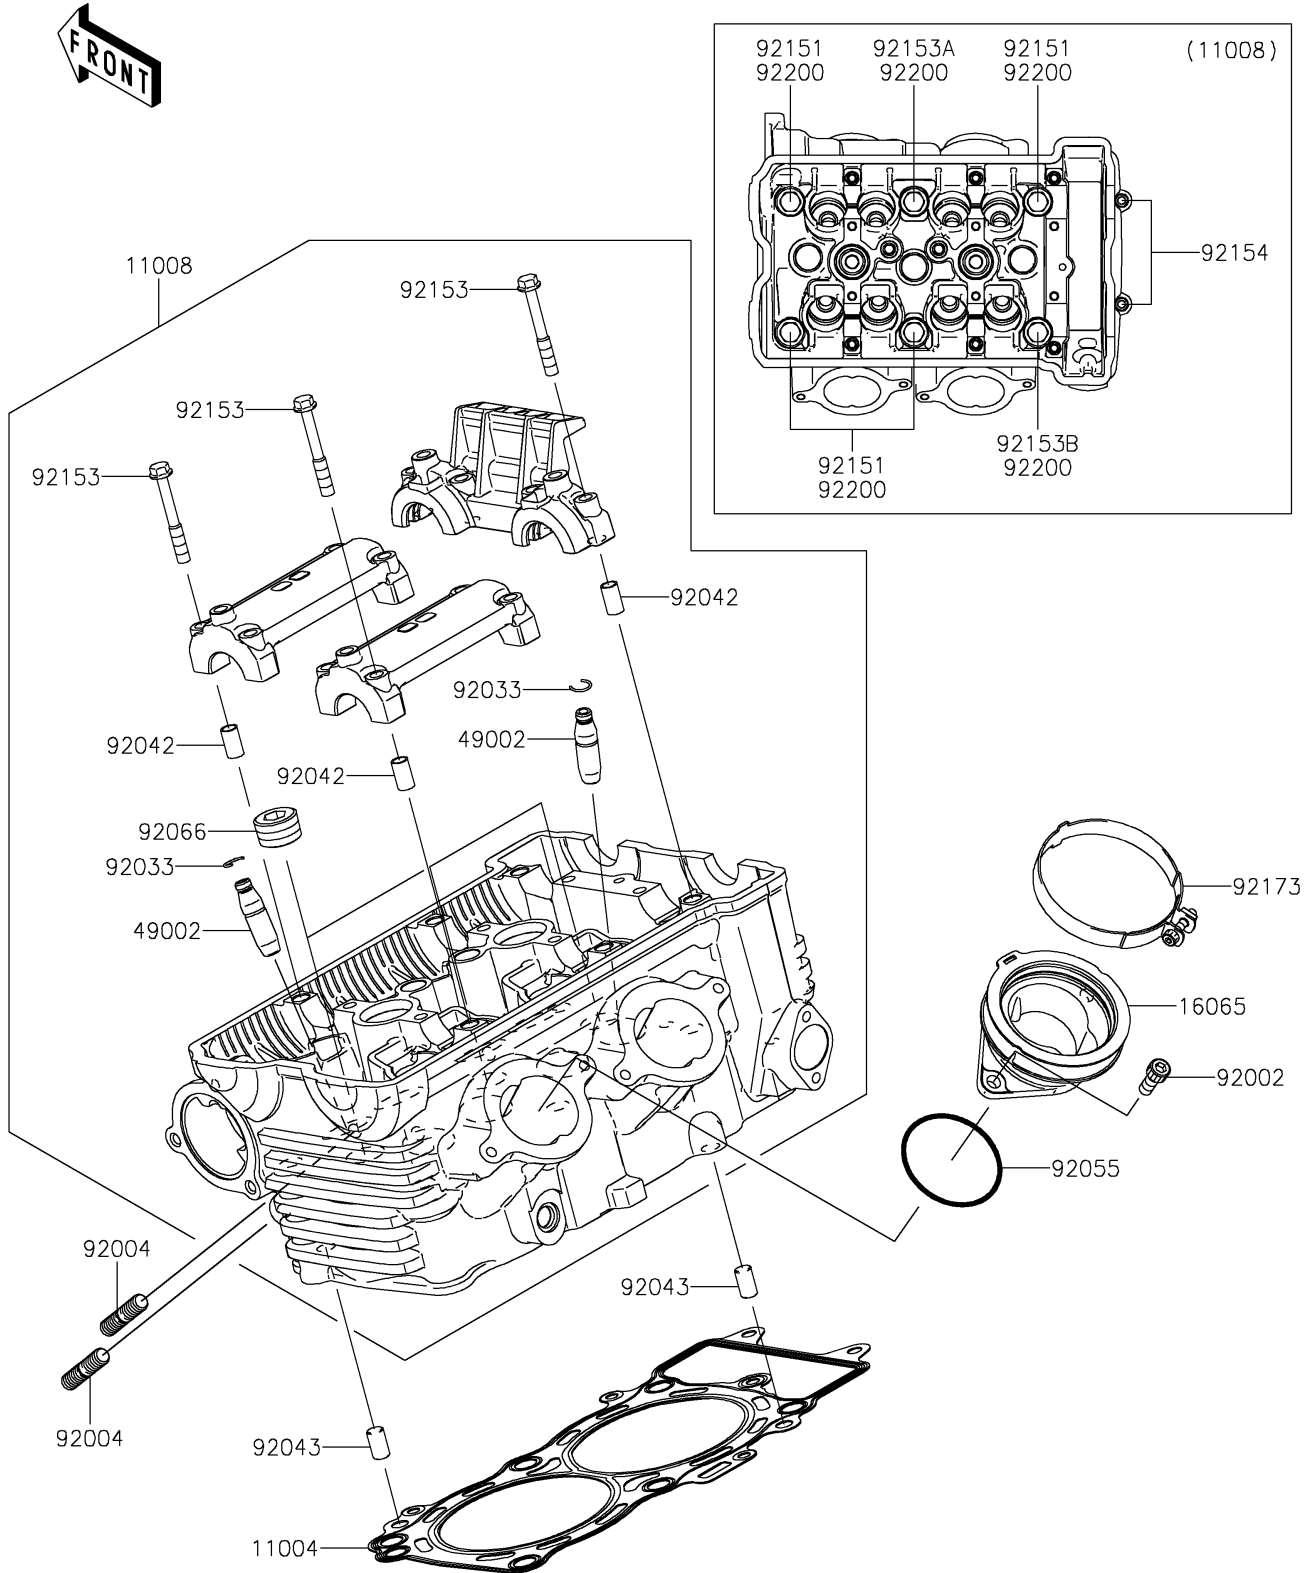

2020 VERSYS® 650 ABS PARTS DIAGRAM

Cylinder Head

E1111

2020 VERSYS® 650 ABS PARTS LIST

Cylinder Head

ITEM NAME	PART NUMBER	QUANTITY
GASKET-HEAD (Ref # 11004)	11004-0064	1
HEAD-COMP-CYLINDER (Ref # 11008)	11008-0874	1
HOLDER,THROTTLE BODY (Ref # 16065)	16065-0024	2
GUIDE-VALVE (Ref # 49002)	49002-1116	8
BOLT,6X16 (Ref # 92002)	92002-1143	4
STUD,8X22 (Ref # 92004)	92004-0025	4
RING-SNAP (Ref # 92033)	92033-1247	8
PIN,DOWEL,6.3X8X14 (Ref # 92042)	92042-007	6
PIN,8X14 (Ref # 92043)	92043-1567	2
RING-O,47X1.9 (Ref # 92055)	92055-1600	2
PLUG,PT1/2X12.5 (Ref # 92066)	92066-0002	3
BOLT,10X158 (Ref # 92151)	92151-1152	4
BOLT,6X45 (Ref # 92153)	92153-0339	12
BOLT,FLANGED-SMALL,10X176 (Ref # 92153A)	92153-0972	1
BOLT,FLANGED-SMALL,10X80 (Ref # 92153B)	92153-1321	1
BOLT,SOCKET,6X30 (Ref # 92154)	92154-0116	2
CLAMP (Ref # 92173)	92173-0239	2
WASHER,10.5X19X2.3 (Ref # 92200)	92200-0363	6