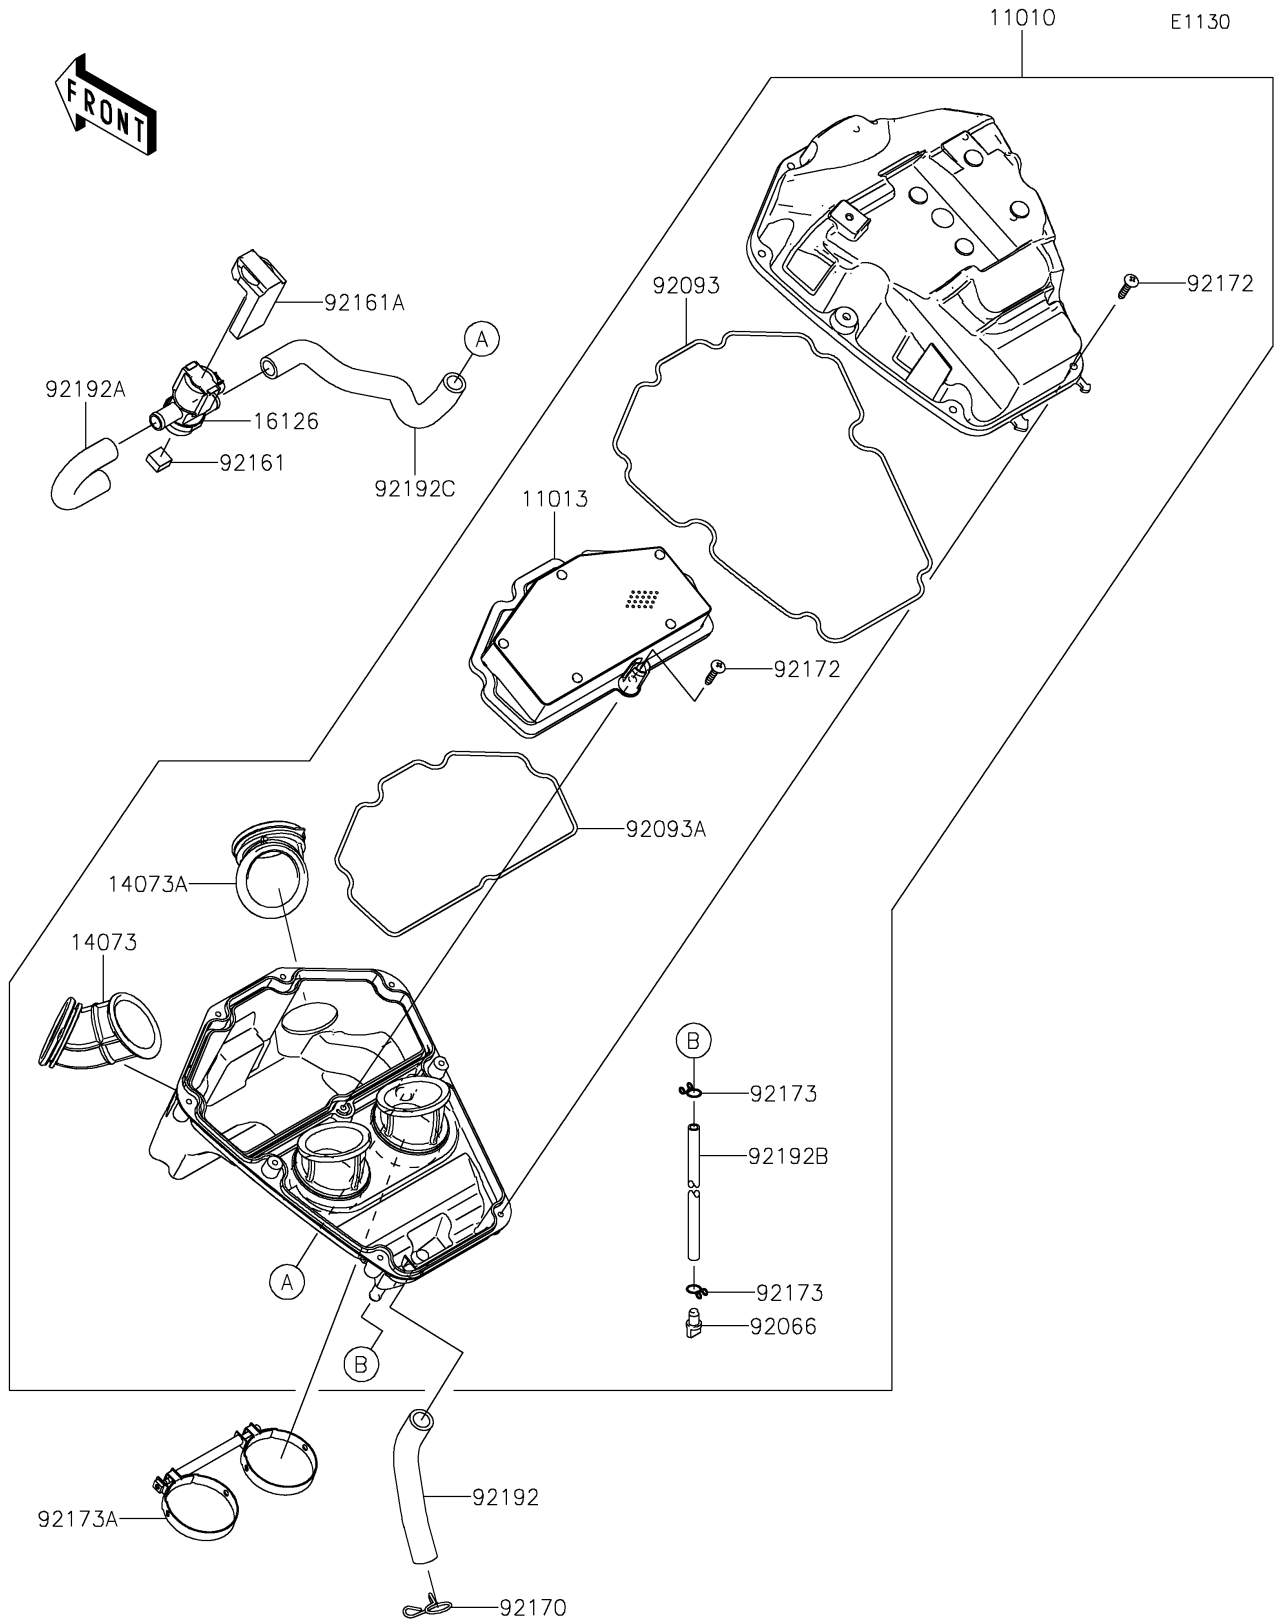

# 2019 VERSYS® 650 ABS PARTS DIAGRAM

Air Cleaner

## 2019 VERSYS® 650 ABS PARTS LIST

### Air Cleaner

ITEM NAME	PART NUMBER	QUANTITY
FILTER-ASSY-AIR (Ref # 11010)	11010-0874	1
ELEMENT-AIR FILTER (Ref # 11013)	11013-0745	1
DUCT,INTAKE,LH (Ref # 14073)	14073-0799	1
DUCT,INTAKE,RH (Ref # 14073A)	14073-0800	1
VALVE,AIR SWITING (Ref # 16126)	16126-0743	1
PLUG,DRAIN (Ref # 92066)	92066-0782	1
SEAL (Ref # 92093)	92093-0610	1
SEAL,ELEMENT (Ref # 92093A)	92093-0611	1
DAMPER (Ref # 92161)	92161-1374	1
DAMPER (Ref # 92161A)	92161-1933	1
CLAMP (Ref # 92170)	92170-1017	1
SCREW,5X25 (Ref # 92172)	92172-0891	9
CLAMP,10MM (Ref # 92173)	92173-1044	2
CLAMP (Ref # 92173A)	92173-1698	1
TUBE,BREATHER (Ref # 92192)	92192-0958	1
TUBE,ASV-HEAD (Ref # 92192A)	92192-0960	1
TUBE,DRAIN,L=245 (Ref # 92192B)	92192-1380	1
TUBE,ASV-A/C (Ref # 92192C)	92192-1381	1