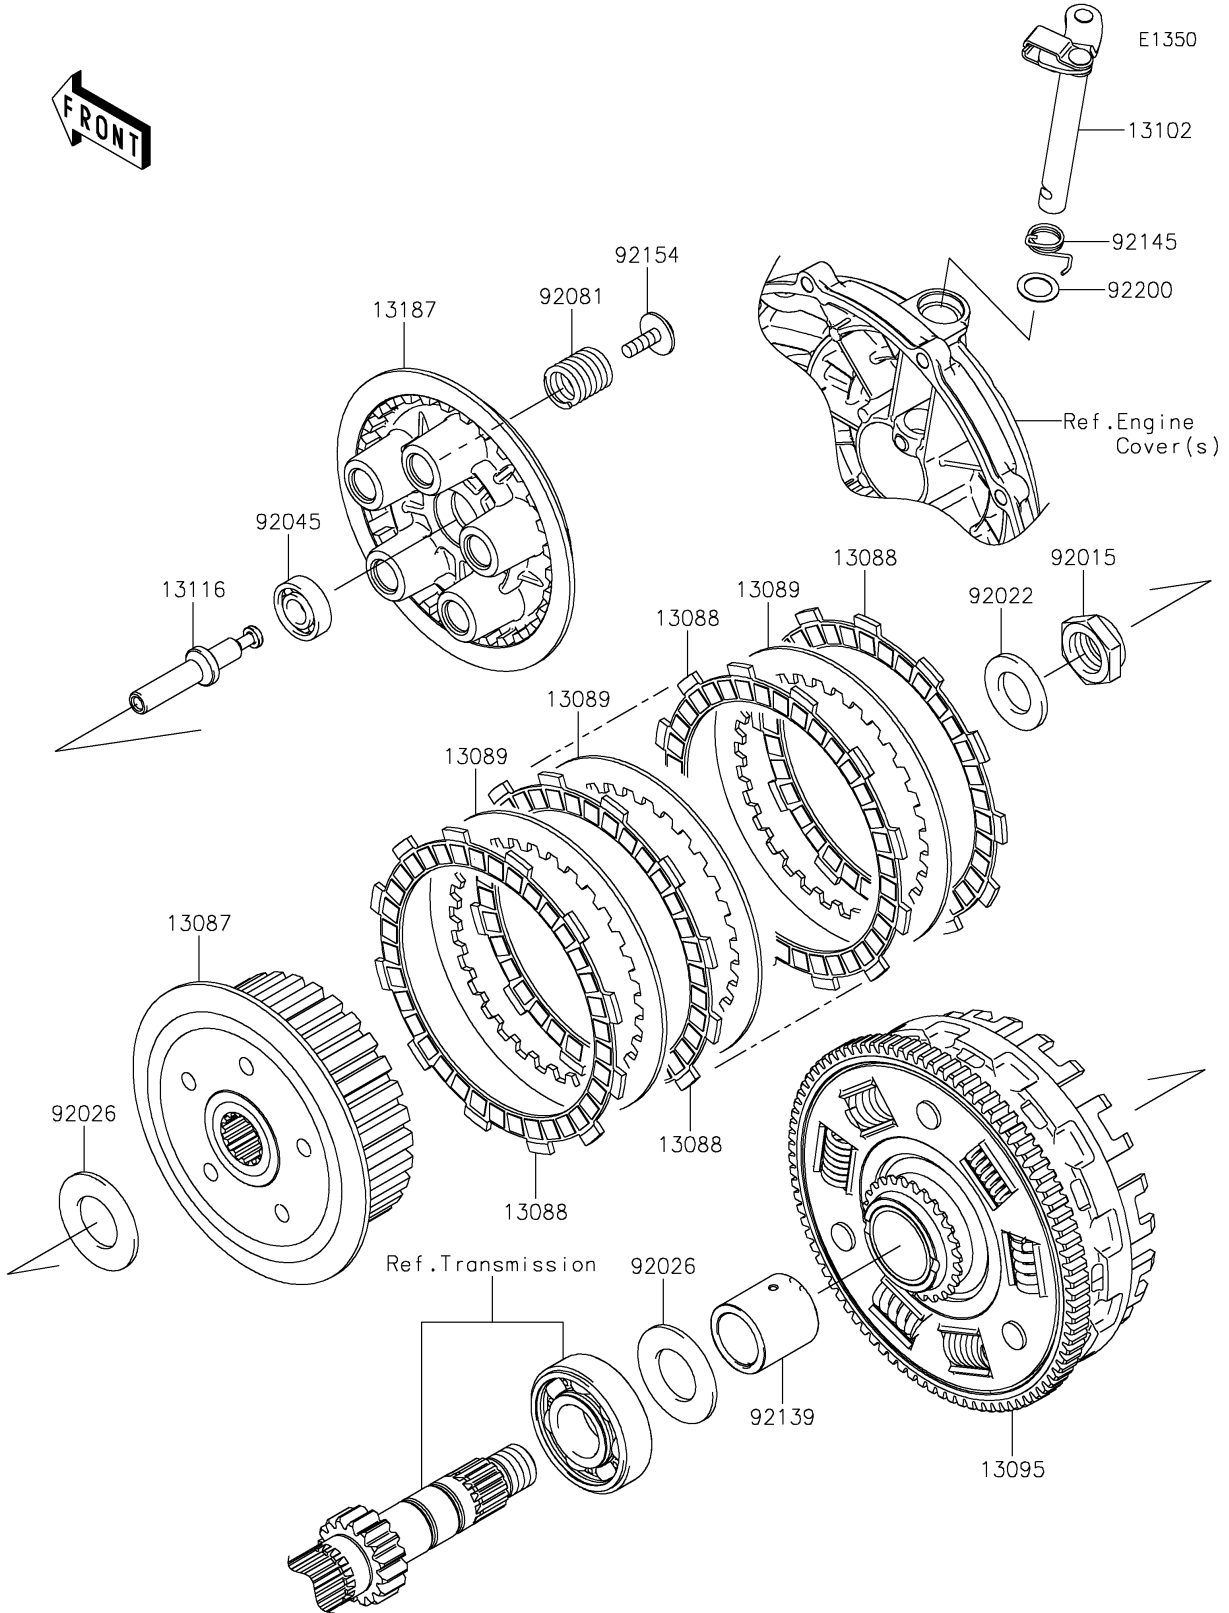

2019 VERSYS® 650 ABS PARTS DIAGRAM

Clutch

2019 VERSYS® 650 ABS PARTS LIST

Clutch

ITEM NAME	PART NUMBER	QUANTITY
HUB-CLUTCH (Ref # 13087)	13087-0046	1
PLATE-FRICTION (Ref # 13088)	13088-1105	7
PLATE-CLUTCH,T=2.3 (Ref # 13089)	13089-0016	6
HOUSING-COMP-CLUTCH (Ref # 13095)	13095-0559	1
RELEASE-COMP-CLUTCH (Ref # 13102)	13102-0037	1
ROD-PUSH (Ref # 13116)	13116-0035	1
PLATE-CLUTCH OPERATING (Ref # 13187)	13187-0017	1
NUT,20MM (Ref # 92015)	92015-1555	1
WASHER,20.3X36X3.7 (Ref # 92022)	92022-1868	1
SPACER,25.5X47X2.5 (Ref # 92026)	92026-0716	2
BEARING-BALL,6001C3ML01 (Ref # 92045)	92045-1235	1
SPRING,CLUTCH (Ref # 92081)	92081-1033	5
BUSHING (Ref # 92139)	92139-0710	1
SPRING,CLUTCH RELEASE (Ref # 92145)	92145-0066	1
BOLT,UPSET-WP,6X20 (Ref # 92154)	92154-0079	5
WASHER,12X18.5X0.5 (Ref # 92200)	92200-1487	1