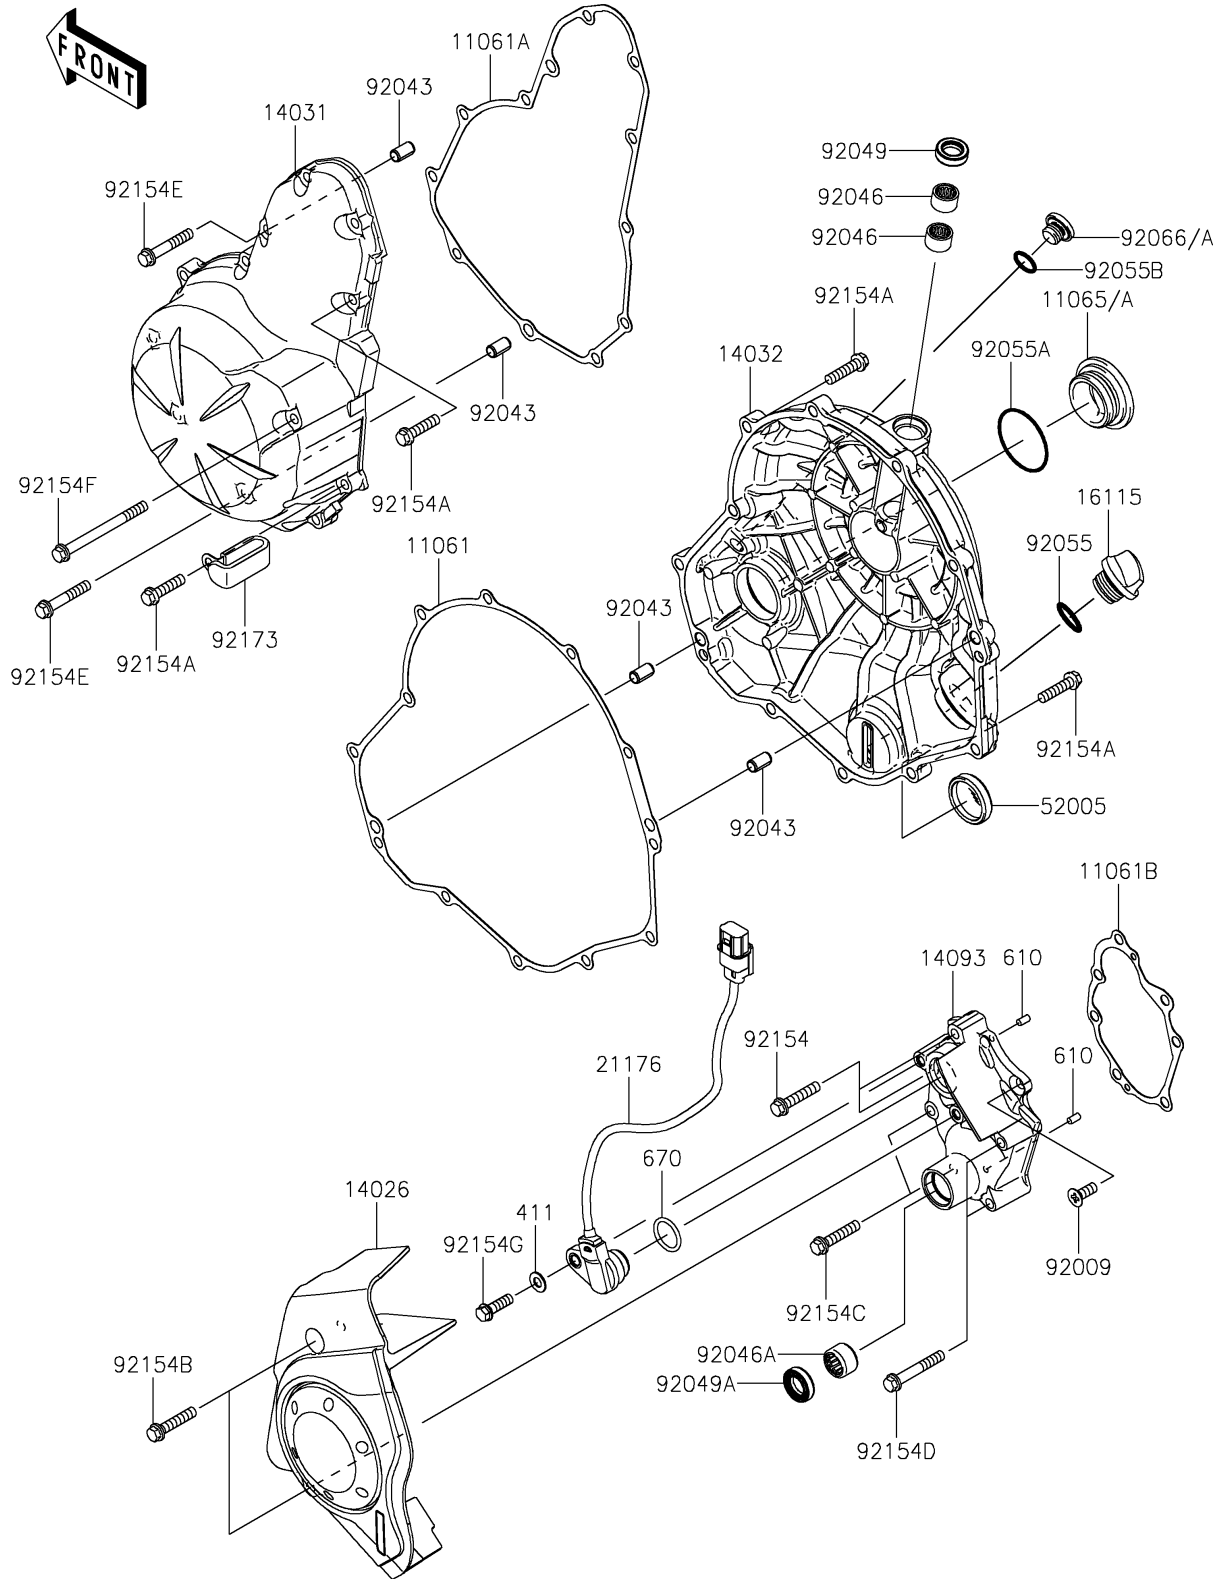

2020 VERSYS® 650 ABS PARTS DIAGRAM

Engine Cover(s)

E1431

2020 VERSYS® 650 ABS PARTS LIST

Engine Cover(s)

ITEM NAME	PART NUMBER	QUANTITY
GASKET,CLUTCH COVER (Ref # 11061)	11061-0164	1
GASKET,GENERATOR COVER (Ref # 11061A)	11061-0165	1
GASKET,TRANSMISSION COVER (Ref # 11061B)	11061-0166	1
CAP (Ref # 11065A)	11065-1325	1
COVER-CHAIN (Ref # 14026)	14026-0129	1
COVER-GENERATOR (Ref # 14031)	14031-0096	1
COVER-CLUTCH (Ref # 14032)	14032-0115	1
COVER,TRANSMISSION (Ref # 14093)	14093-0463	1
CAP-OIL FILLER (Ref # 16115)	16115-1053	1
SENSOR,GEAR POSITION (Ref # 21176)	21176-0820	1
WASHER-PLAIN,6MM (Ref # 411)	411AA0600	1
GAUGE,OIL LEVEL (Ref # 52005)	52005-0071	1
ROLLER,4X8 (Ref # 610)	610A0408	2
O RING,18MM (Ref # 670)	670D2018	1
SCREW,6X16 (Ref # 92009)	92009-1360	1
PIN,6.2X8X14 (Ref # 92043)	92043-1263	4
BEARING-NEEDLE,HK1210FM (Ref # 92046)	92046-0034	2
BEARING-NEEDLE,HK1312 (Ref # 92046A)	92046-1148	1
SEAL-OIL,CLUTCH RELEASE (Ref # 92049)	92049-1475	1
SEAL-OIL,TC13225.5 (Ref # 92049A)	92049-1519	1
RING-O,19.8MM (Ref # 92055)	92055-0844	1
RING-O,39.4MM (Ref # 92055A)	92055-0849	1
RING-O,13.0X1.9 (Ref # 92055B)	92055-1011	1
PLUG,12X9.1 (Ref # 92066A)	92066-0937	1
BOLT,FLANGED,6X30 (Ref # 92154)	92154-0727	2
BOLT,FLANGED,6X25 (Ref # 92154A)	92154-0819	21
BOLT,FLANGED,6X30 (Ref # 92154B)	92154-1772	2
BOLT,FLANGED,6X30 (Ref # 92154C)	92154-1773	2
BOLT,FLANGED,6X40 (Ref # 92154D)	92154-1774	2

2020 VERSYS® 650 ABS PARTS LIST

Engine Cover(s)

ITEM NAME	PART NUMBER	QUANTITY
BOLT,FLANGED,6X35 (Ref # 92154E)	92154-1779	2
BOLT,FLANGED,6X70 (Ref # 92154F)	92154-1780	1
BOLT,FLANGED,6X20 (Ref # 92154G)	92154-2130	1
CLAMP (Ref # 92173)	92173-0725	1