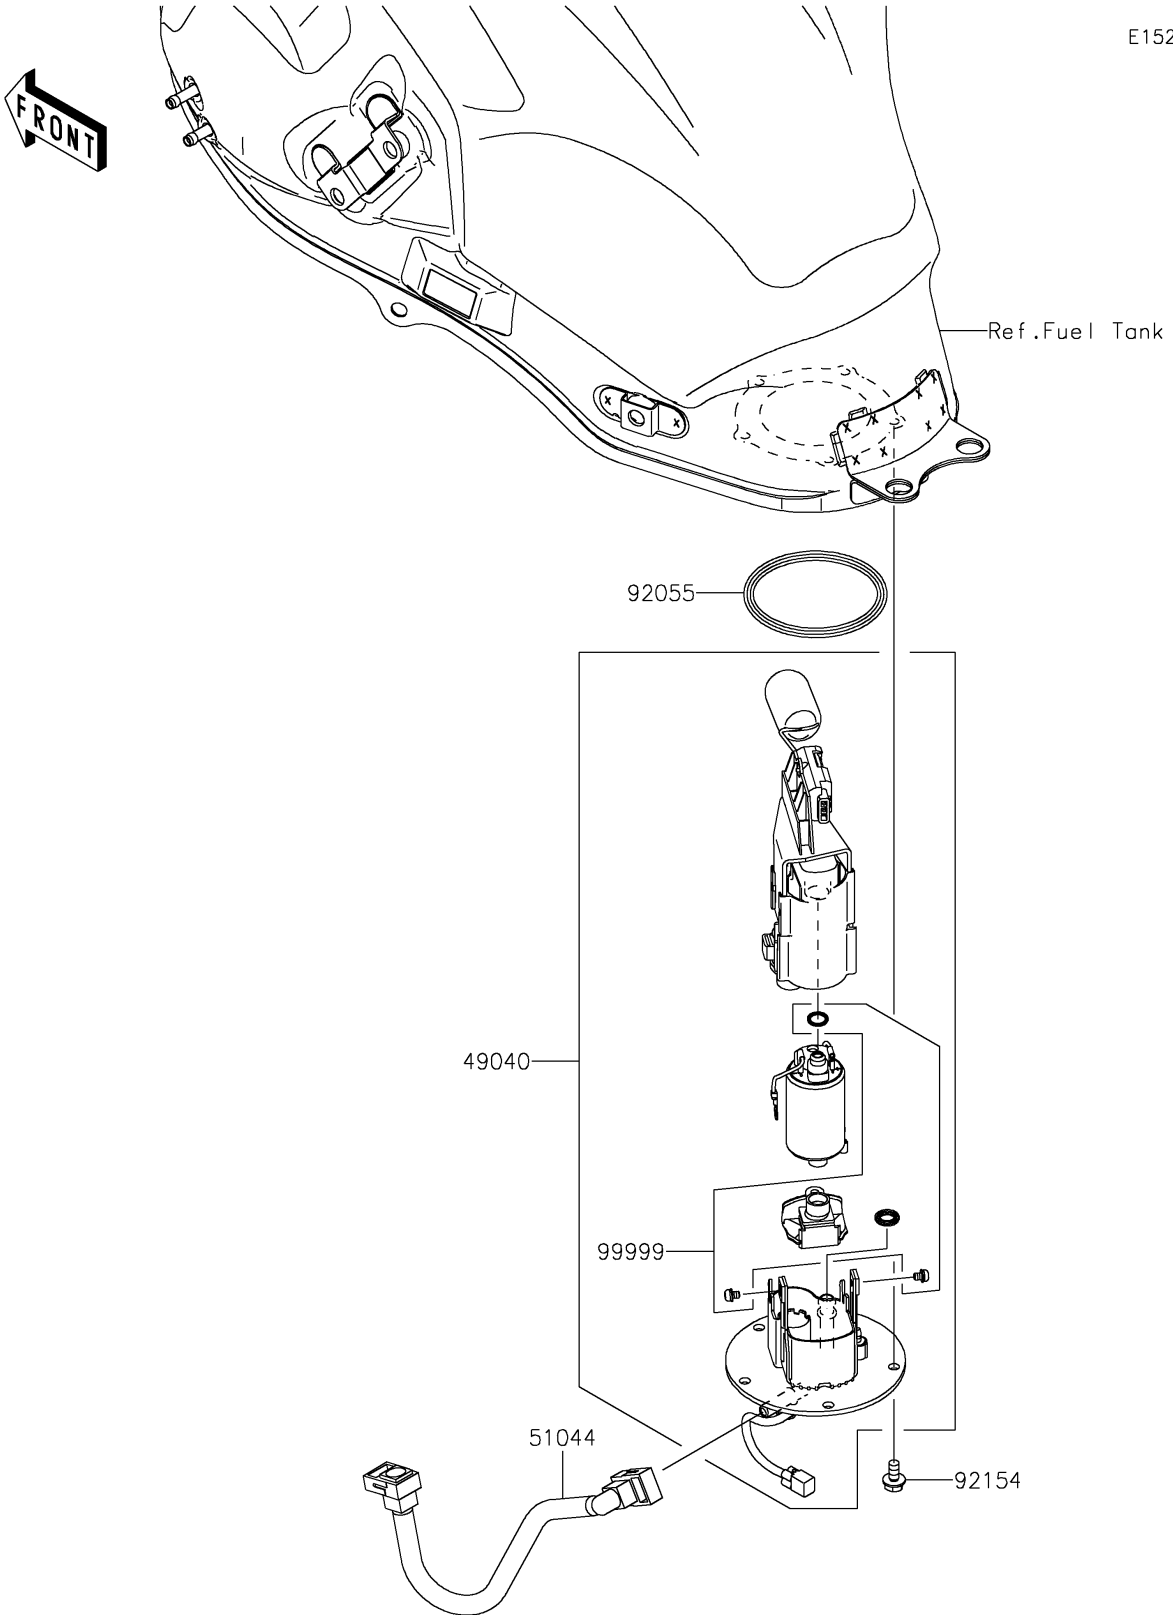

2019 VERSYS® 650 ABS PARTS DIAGRAM

Fuel Pump

E1520

2019 VERSYS® 650 ABS PARTS LIST

Fuel Pump

ITEM NAME	PART NUMBER	QUANTITY
PUMP-FUEL (Ref # 49040)	49040-0737	1
TUBE-ASSY,FUEL (Ref # 51044)	51044-0849	1
RING-O,74.6X5.7 (Ref # 92055)	92055-0728	1
BOLT,FLANGED,6X12 (Ref # 92154)	92154-1848	5
KIT,FUEL FILTER (Ref # 99999)	99999-0525	1