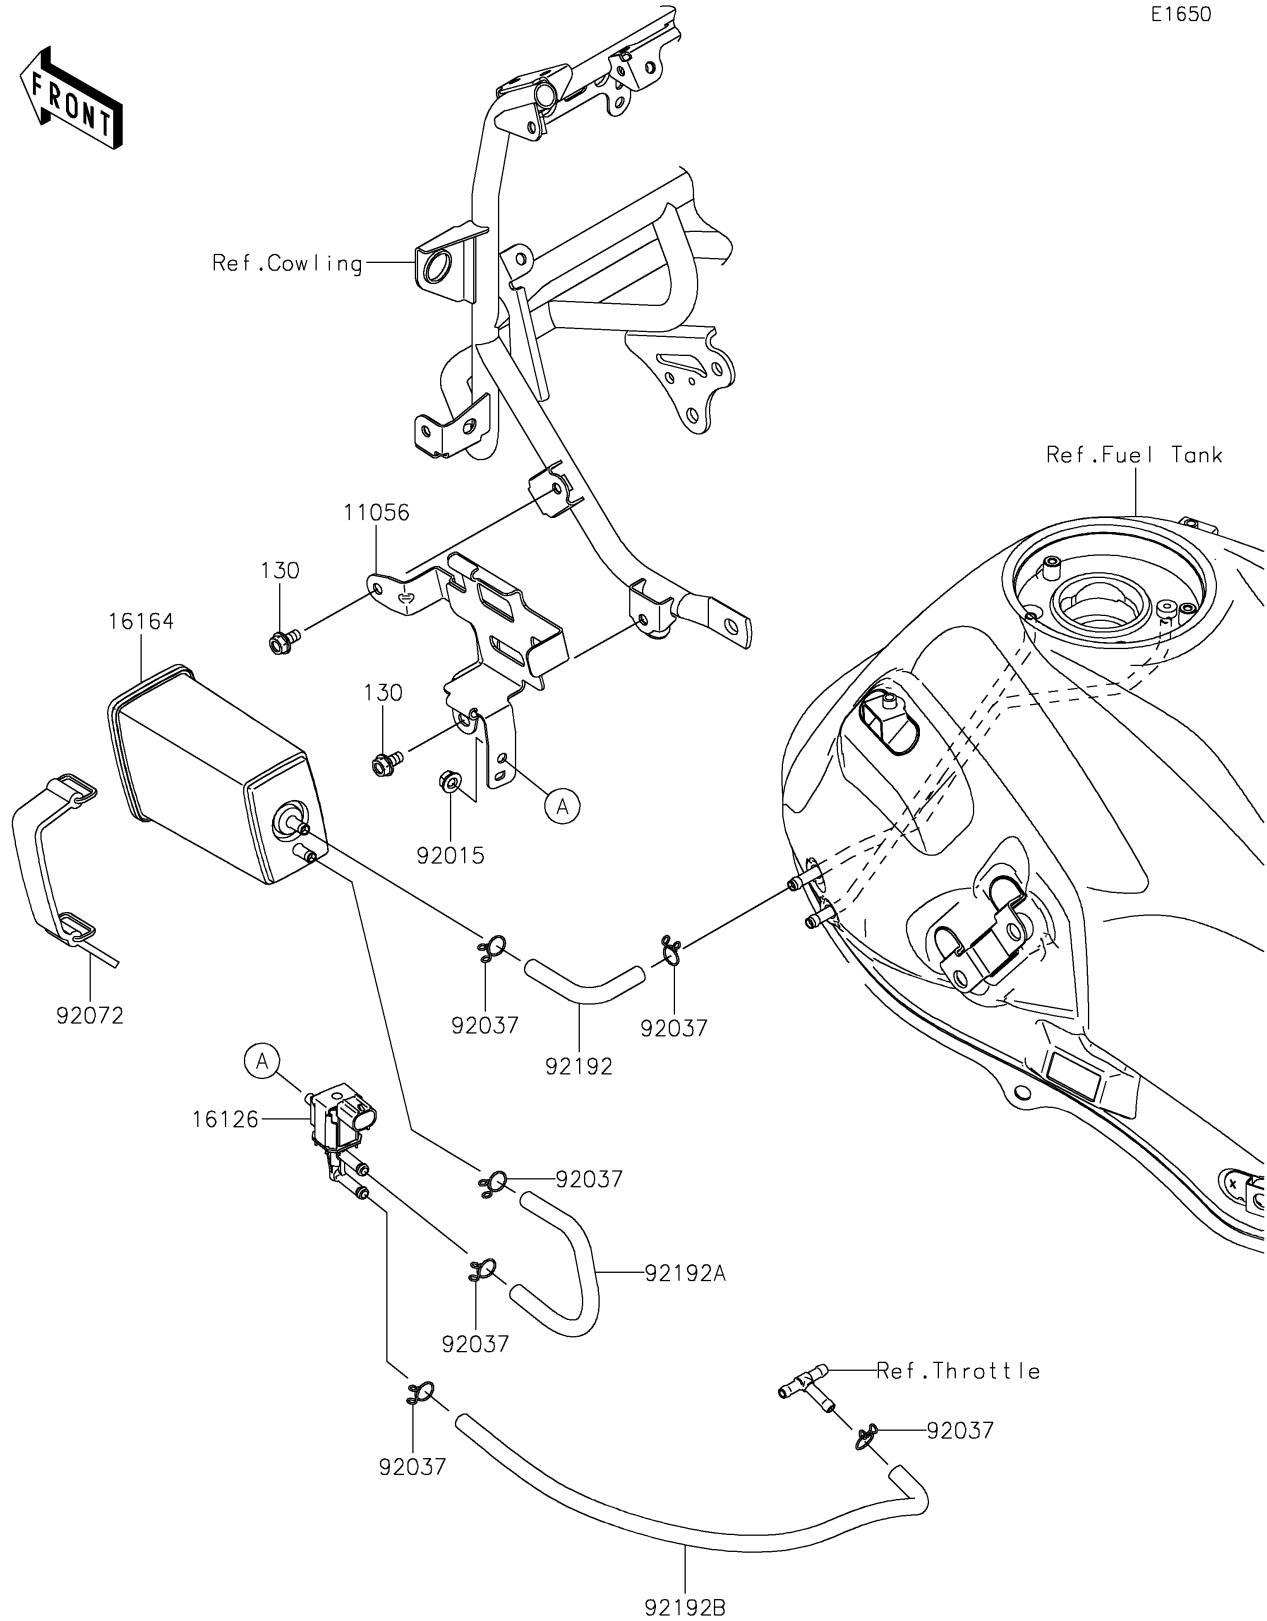

2020 VERSYS® 650 ABS PARTS DIAGRAM

Fuel Evaporative System(CA)

E1650

2020 VERSYS® 650 ABS PARTS LIST

Fuel Evaporative System(CA)

ITEM NAME	PART NUMBER	QUANTITY
BRACKET,CANISTER (Ref # 11056)	11056-3928	1
BOLT-FLANGED,6X12 (Ref # 130)	130BA0612	2
VALVE,SOLENOID (Ref # 16126)	16126-0705	1
CANISTER (Ref # 16164)	16164-0012	1
NUT,FLANGED,6MM (Ref # 92015)	92015-1367	1
CLAMP,TUBE (Ref # 92037)	92037-147	6
BAND,L=90 (Ref # 92072)	92072-0135	1
TUBE,TANK-CANISTER (Ref # 92192)	92192-1382	1
TUBE,CANISTER-VALVE (Ref # 92192A)	92192-1383	1
TUBE,VALVE-THROTTLE (Ref # 92192B)	92192-1384	1