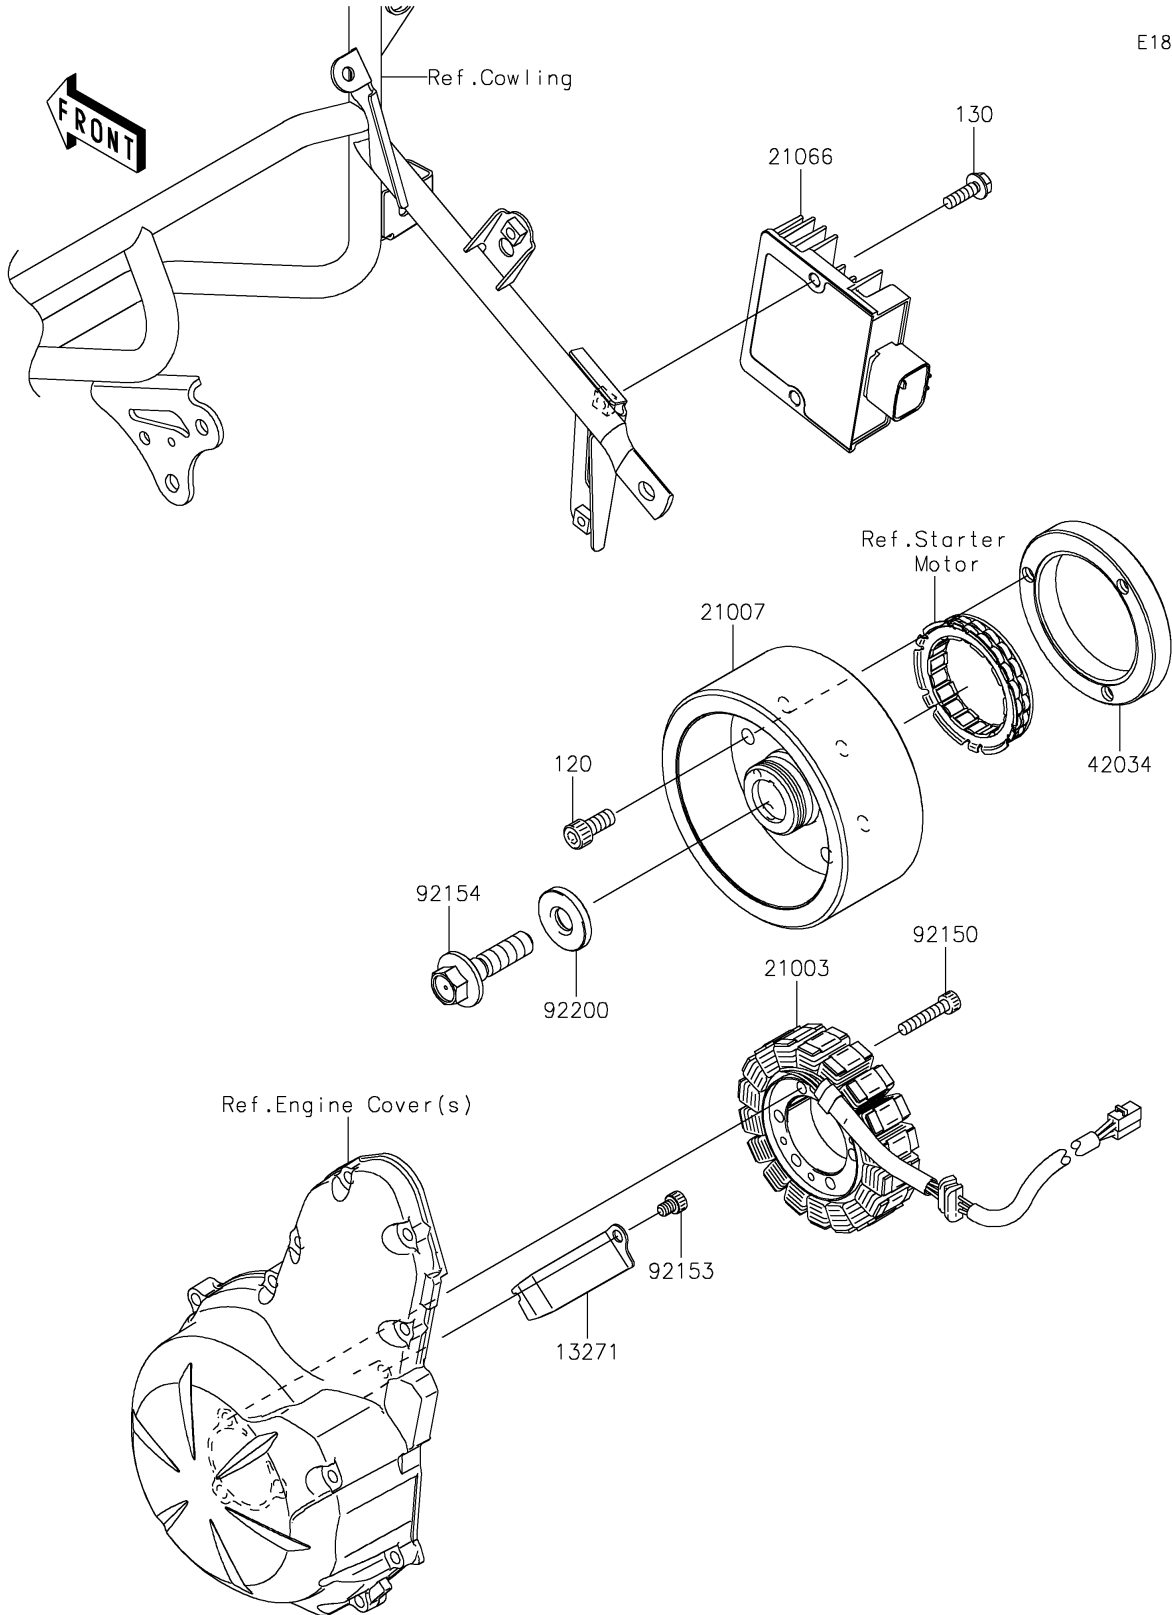

2019 VERSYS® 650 ABS PARTS DIAGRAM

Generator

E1810

2019 VERSYS® 650 ABS PARTS LIST

Generator

ITEM NAME	PART NUMBER	QUANTITY
BOLT-SOCKET,8X18 (Ref # 120)	120CA0818	3
BOLT-FLANGED,6X20 (Ref # 130)	130BA0620	2
PLATE (Ref # 13271)	13271-0952	1
STATOR (Ref # 21003)	21003-0164	1
ROTOR (Ref # 21007)	21007-0601	1
REGULATOR-VOLTAGE (Ref # 21066)	21066-0750	1
COUPLING (Ref # 42034)	42034-1143	1
BOLT,SOCKET,6X30 (Ref # 92150)	92150-1433	3
BOLT,SOCKET,6X8 (Ref # 92153)	92153-1414	1
BOLT,FLANGED,12X45 (Ref # 92154)	92154-1812	1
WASHER,12X33X5 (Ref # 92200)	92200-0220	1