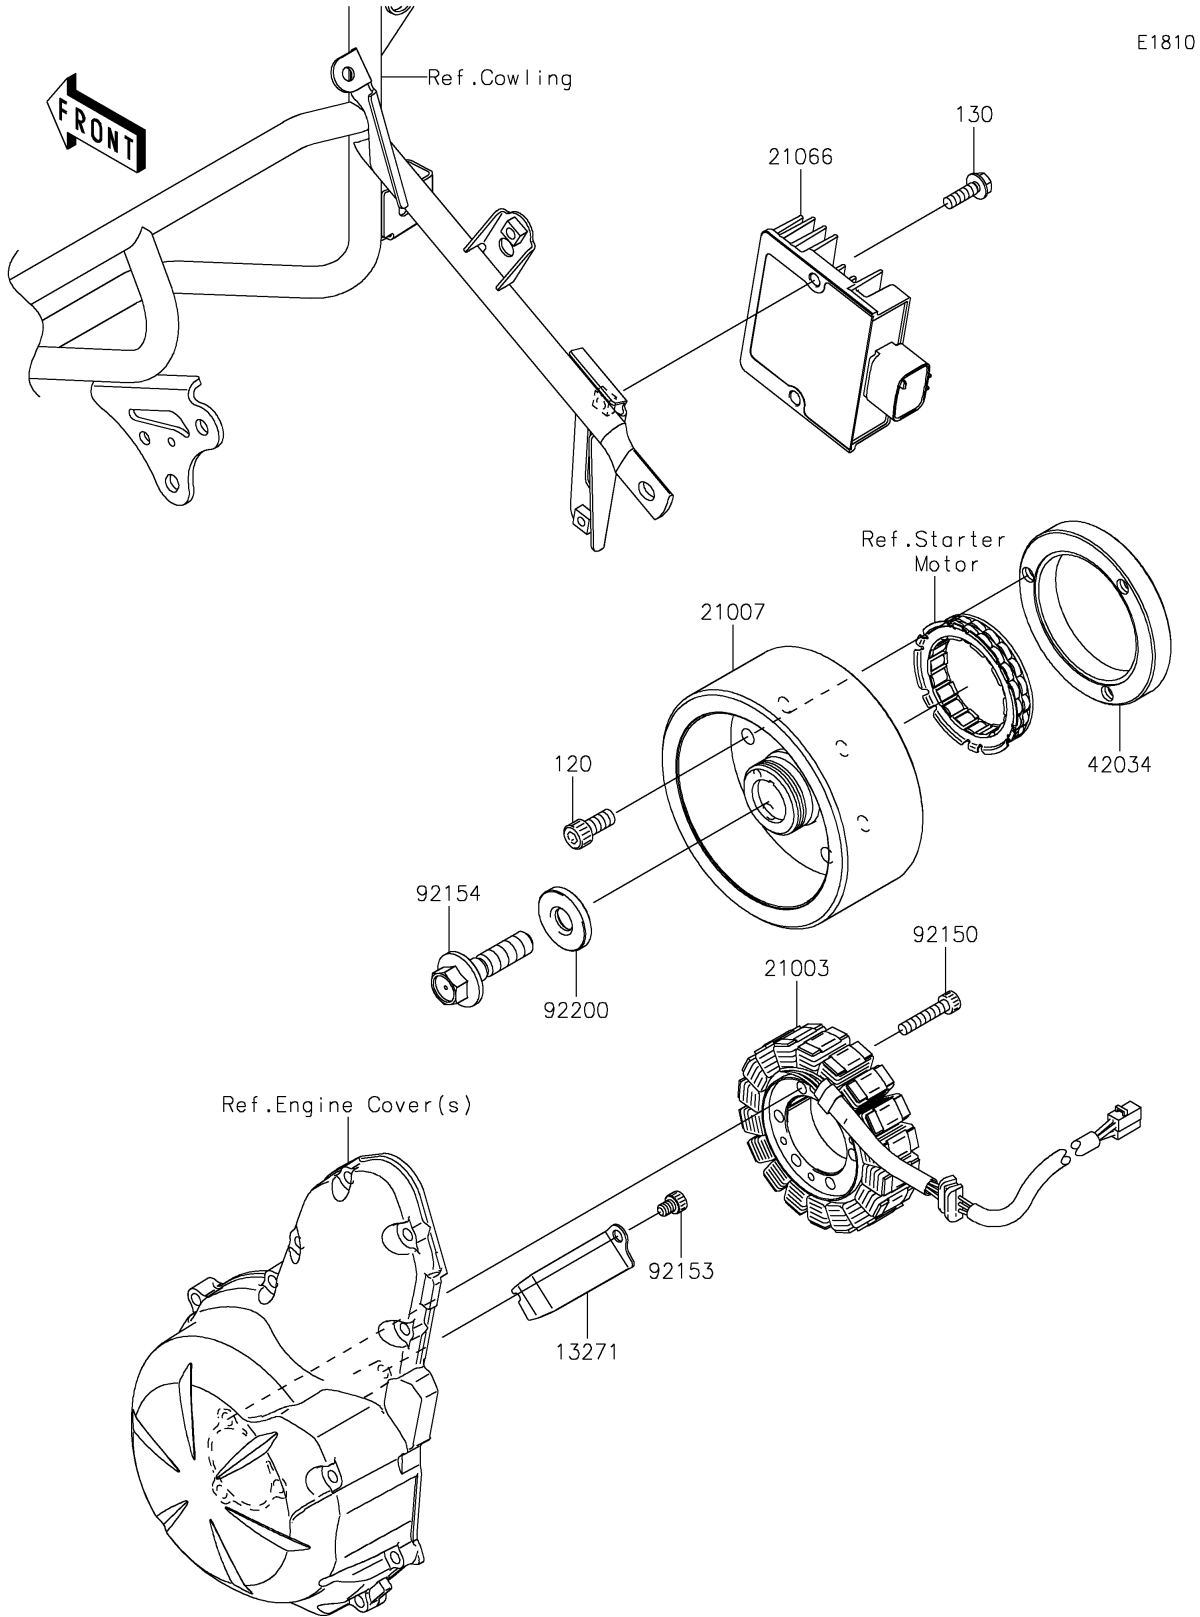

2020 VERSYS® 650 ABS PARTS DIAGRAM

Generator

2020 VERSYS® 650 ABS PARTS LIST

Generator

ITEM NAME	PART NUMBER	QUANTITY
BOLT-SOCKET,8X18 (Ref # 120)	120CA0818	3
BOLT-FLANGED,6X20 (Ref # 130)	130BA0620	2
PLATE (Ref # 13271)	13271-0952	1
STATOR (Ref # 21003)	21003-0164	1
ROTOR (Ref # 21007)	21007-0601	1
REGULATOR-VOLTAGE (Ref # 21066)	21066-0750	1
COUPLING (Ref # 42034)	42034-1143	1
BOLT,SOCKET,6X30 (Ref # 92150)	92150-1433	3
BOLT,SOCKET,6X8 (Ref # 92153)	92153-1414	1
BOLT,FLANGED,12X45 (Ref # 92154)	92154-1812	1
WASHER,12X33X5 (Ref # 92200)	92200-0220	1