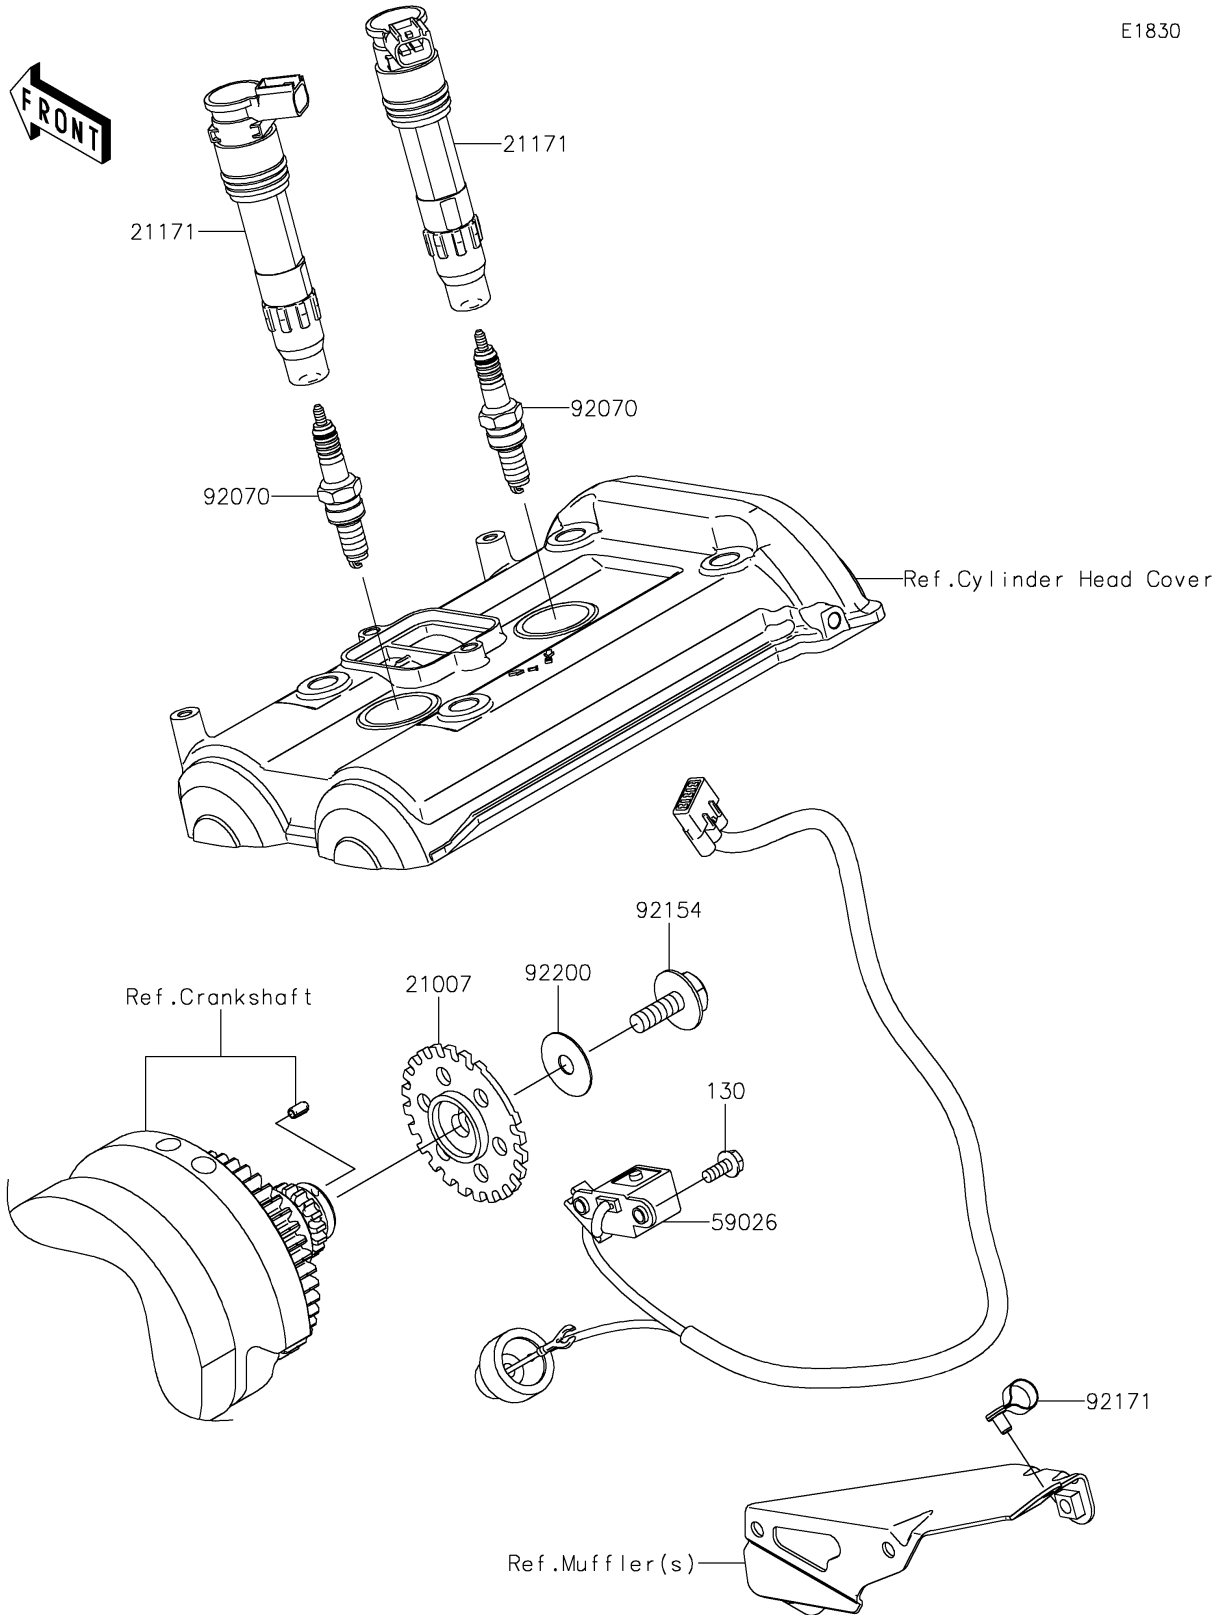

2020 VERSYS® 650 ABS PARTS DIAGRAM

Ignition System

E1830

2020 VERSYS® 650 ABS PARTS LIST

Ignition System

ITEM NAME	PART NUMBER	QUANTITY
BOLT-FLANGED,5X12 (Ref # 130)	130BA0512	2
ROTOR,PULSING (Ref # 21007)	21007-0053	1
COIL-ASSY-IGNITION (Ref # 21171)	21171-0033	2
COIL-PULSING (Ref # 59026)	59026-0018	1
PLUG-SPARK,CR9EIA(NGK) (Ref # 92070)	92070-0014	2
BOLT,FLANGED,8X23 (Ref # 92154)	92154-0187	1
CLAMP,SPEED (Ref # 92171)	92171-0836	1
WASHER,8.5X28X0.8 (Ref # 92200)	92200-0274	1